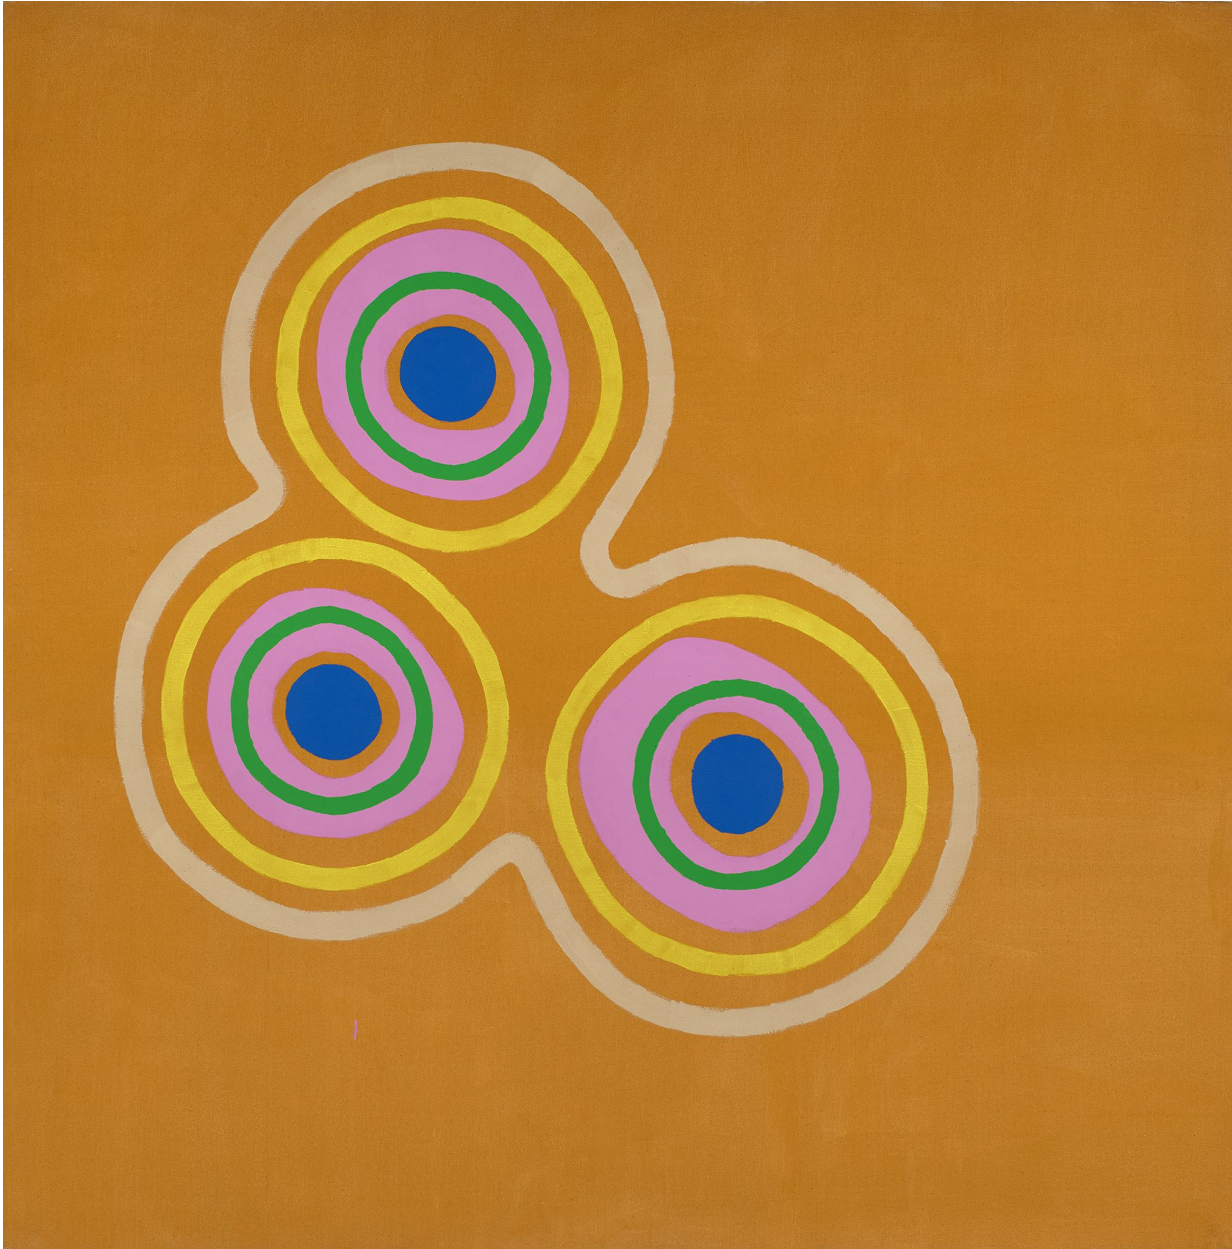

# BERRY ■ CAMPBELL

Edward Avedisian, *Normal Love #1* | SOLD, 1963  
Liquitex on canvas, 67 1/4 x 67 1/2 in. (170.8 x 171.4 cm)  
AVE-00026