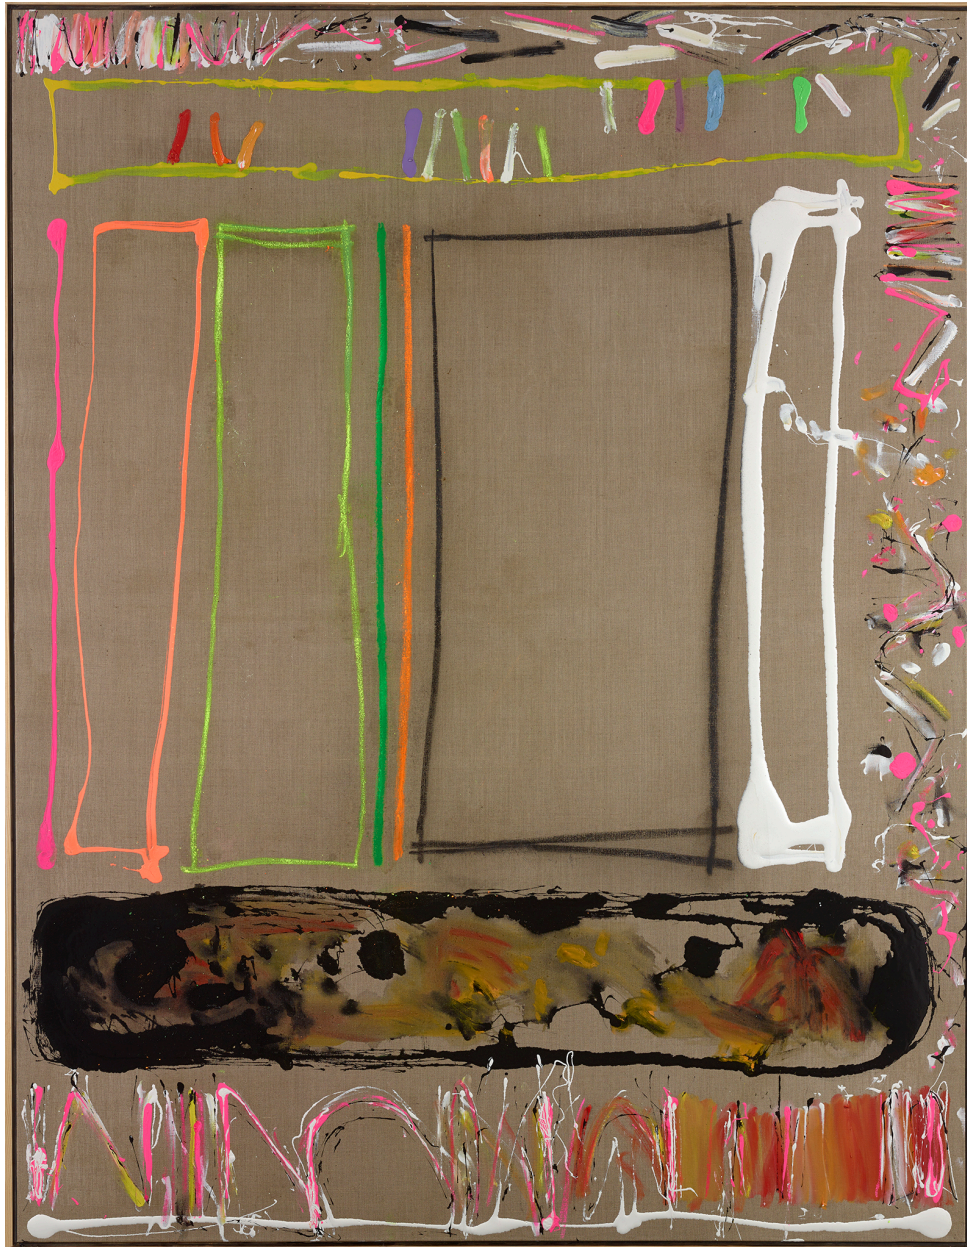

BERRY ■ CAMPBELL

Joyce Weinstein, *Winter Country Fields with a White*, 2019
Oil and mixed media on canvas, 70 x 54 in. (177.8 x 137.2 cm)
WEI-00035