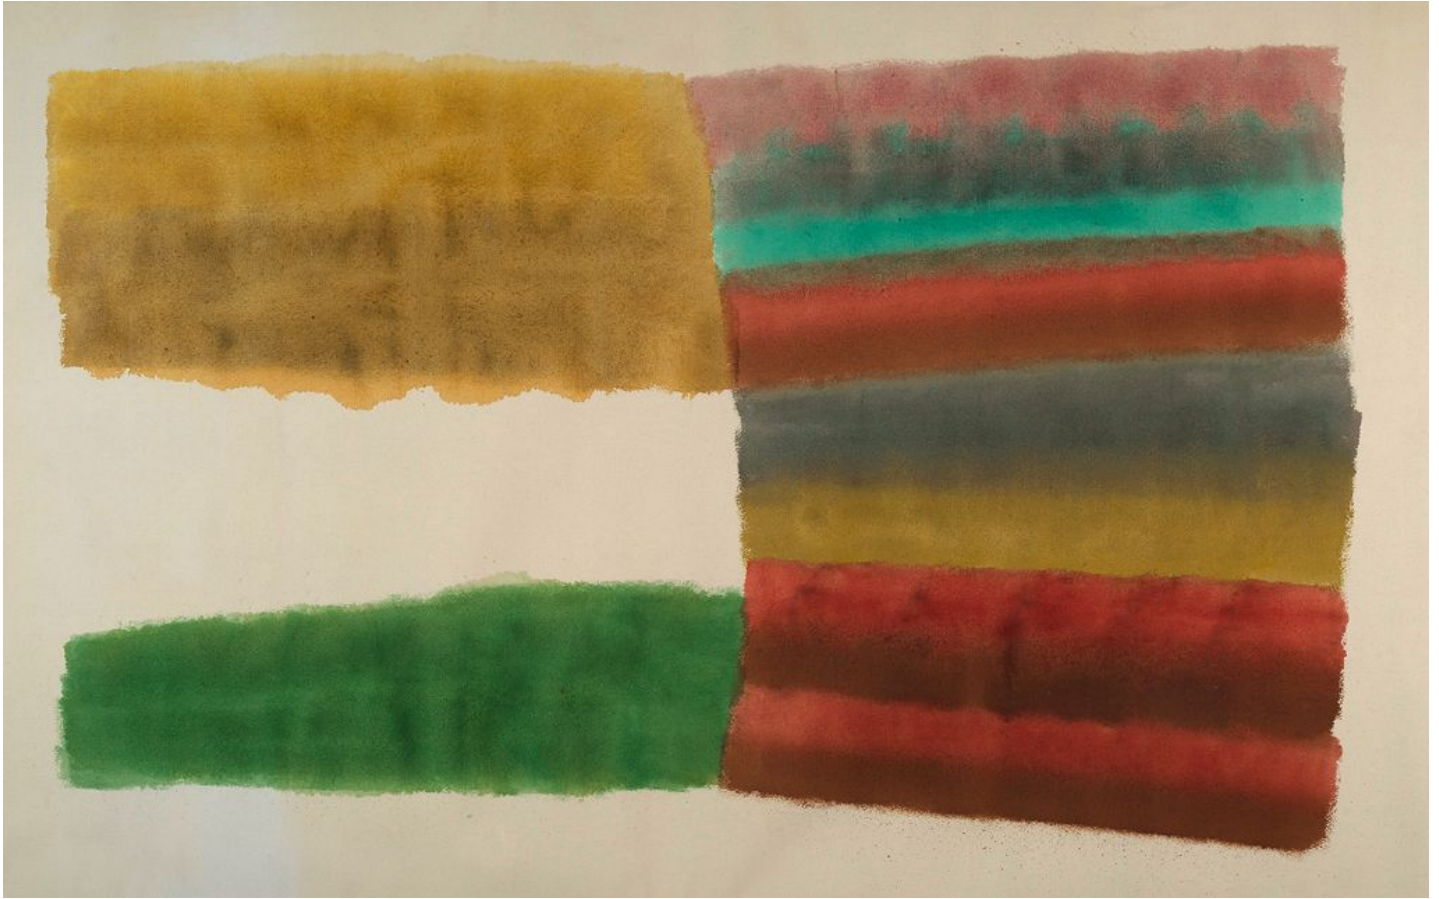

BERRY ■ CAMPBELL

Albert Stadler, *Untitled (R65)* | SOLD, c. 1964
Acrylic on canvas, 53 1/2 x 83 in. (135.9 x 210.8 cm)
STA-00012