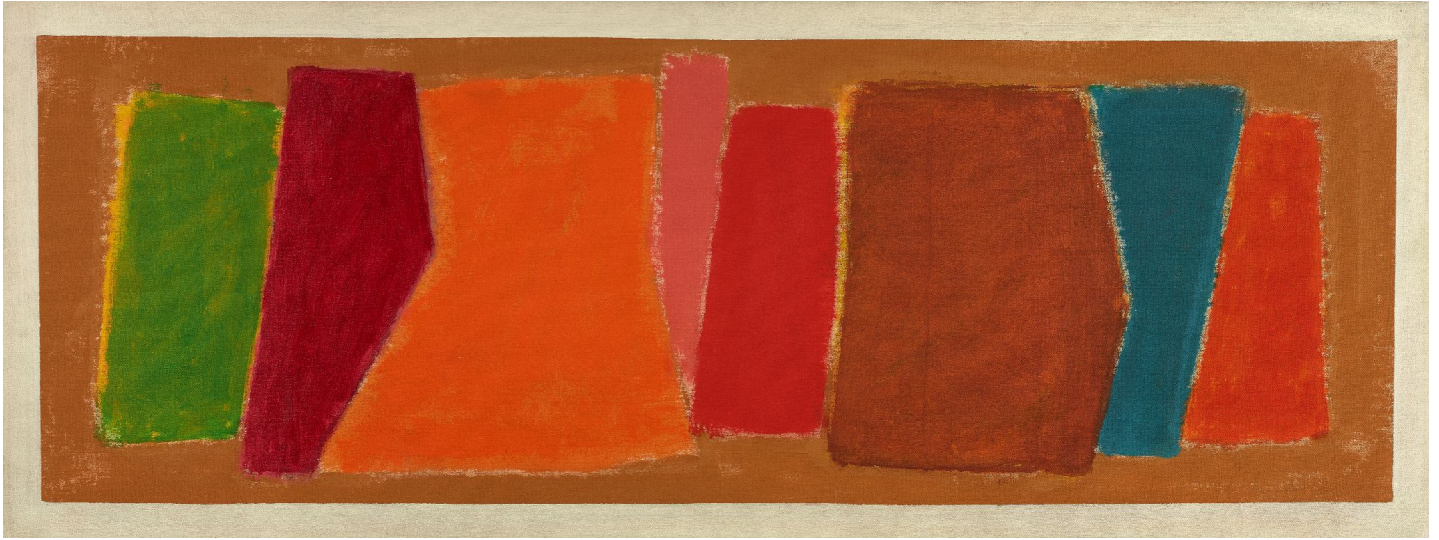

BERRY ■ CAMPBELL

John Opper, *Untitled (19-72)*, 1972
Acrylic on canvas, 25 x 66 in. (63.5 x 167.6 cm)
OPP-00041