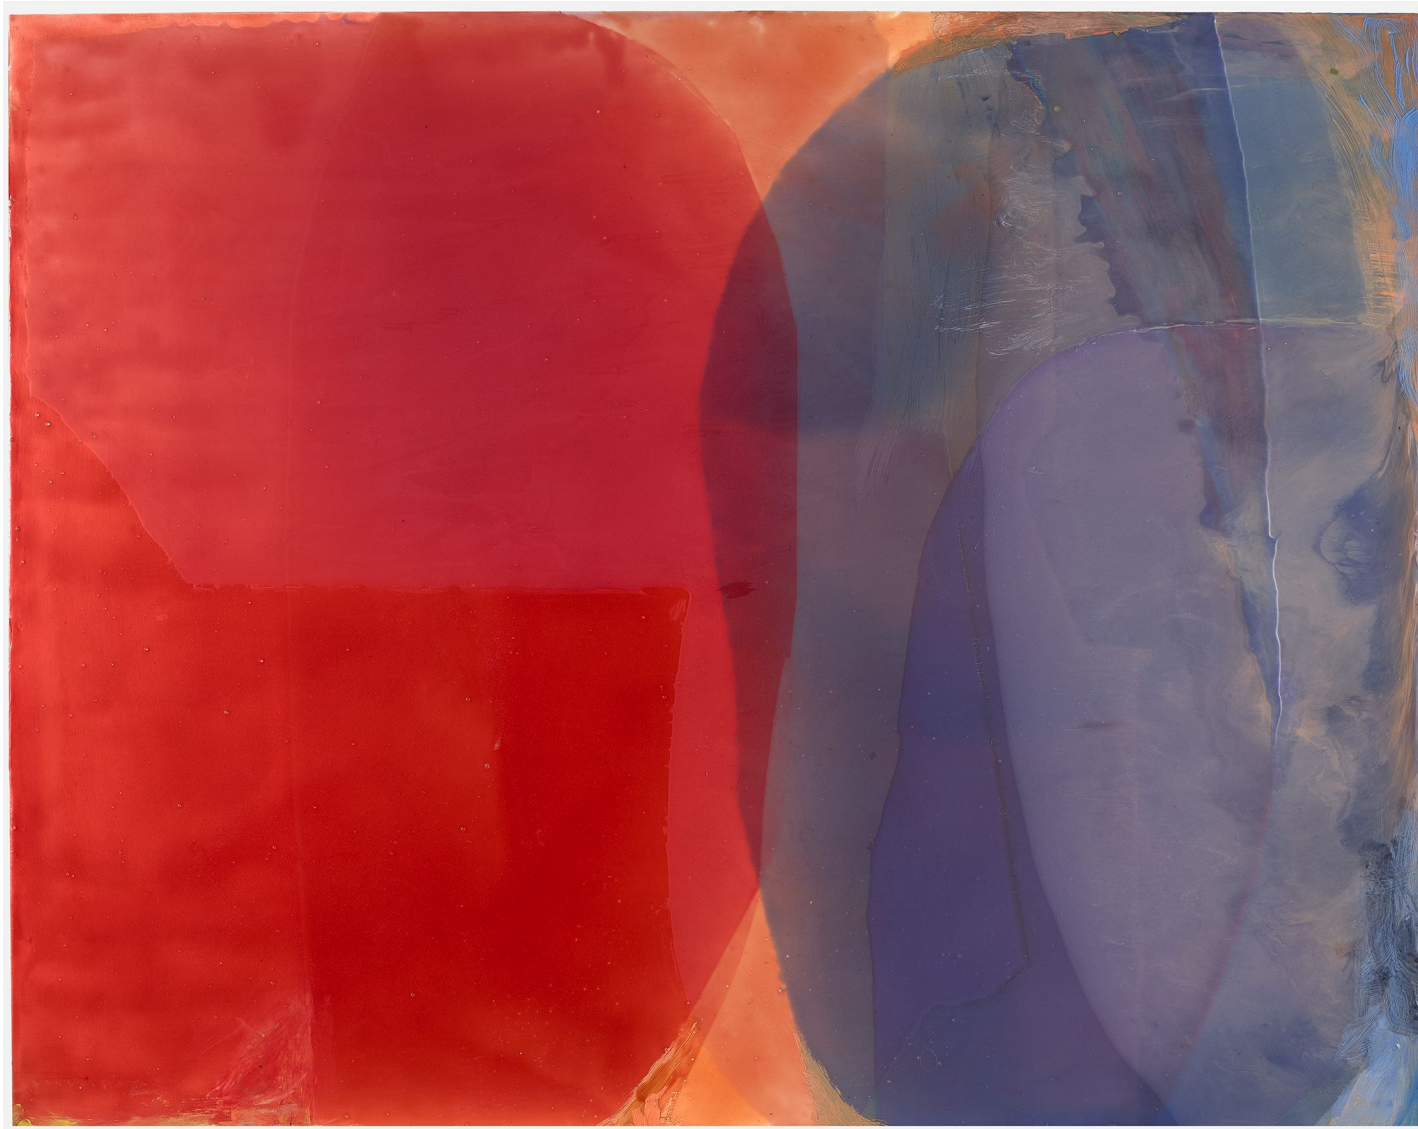

BERRY ■ CAMPBELL

Jill Nathanson, *Halftone*, 2017

Acrylic and polymers with oil on panel, 32 x 40 in. (81.3 x 101.6 cm)

NAT-00079