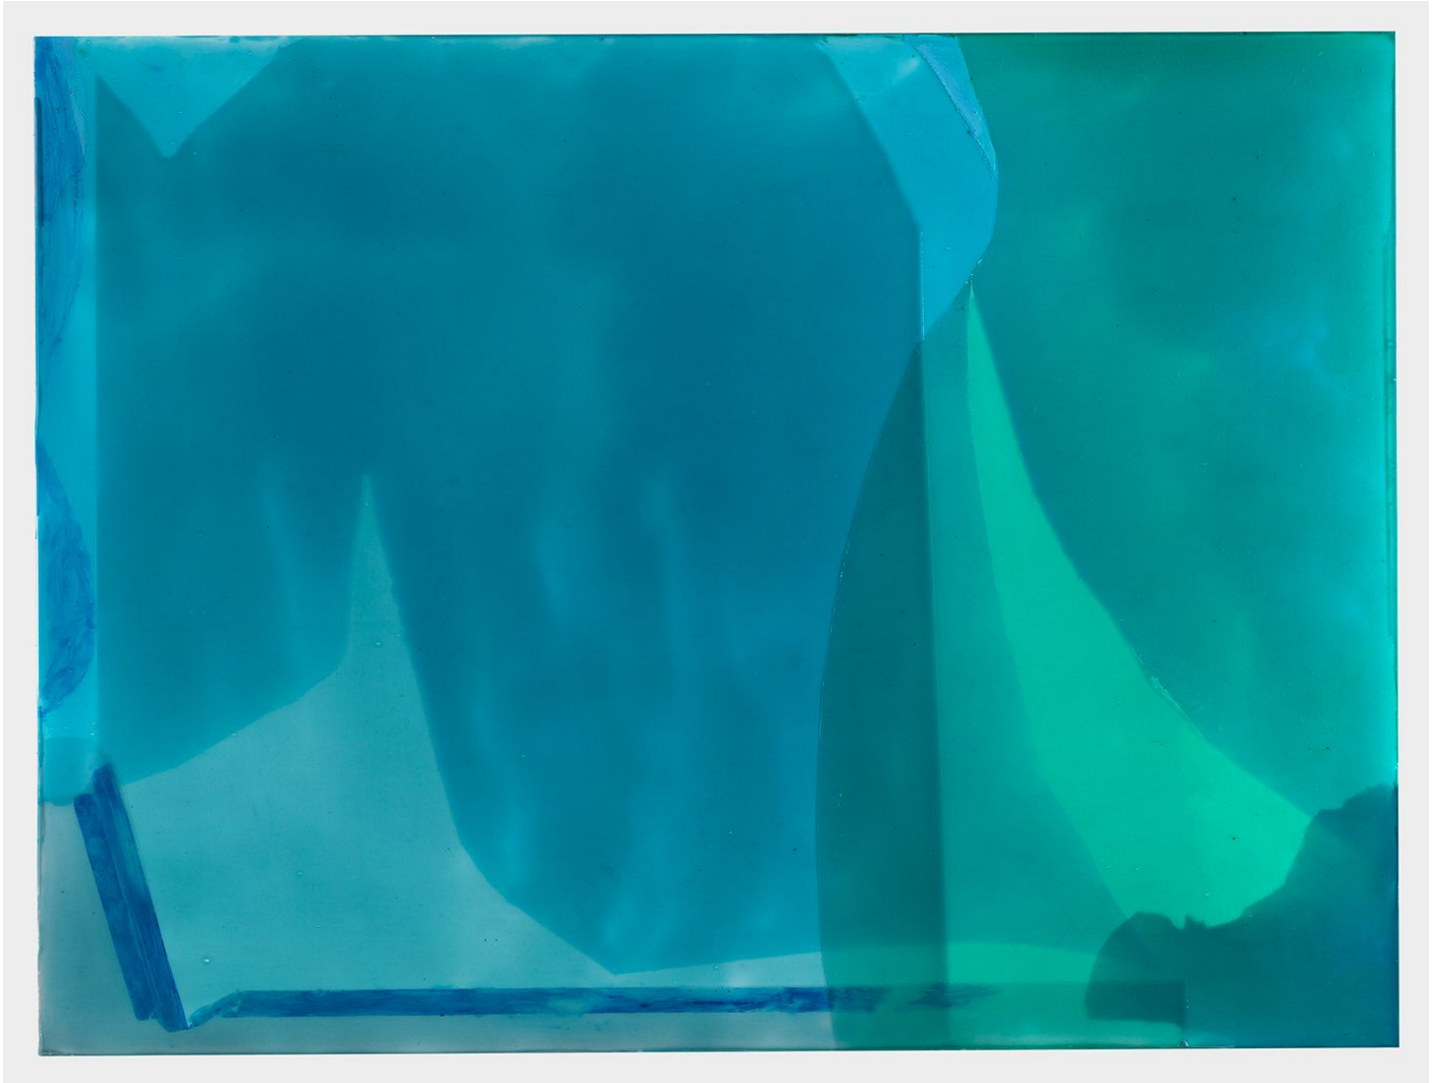

BERRY ■ CAMPBELL

Jill Nathanson, *Geshem*, 2016
Acrylic and polymers with oil on panel, 30 x 40 in. (76.2 x 101.6 cm)
NAT-00068