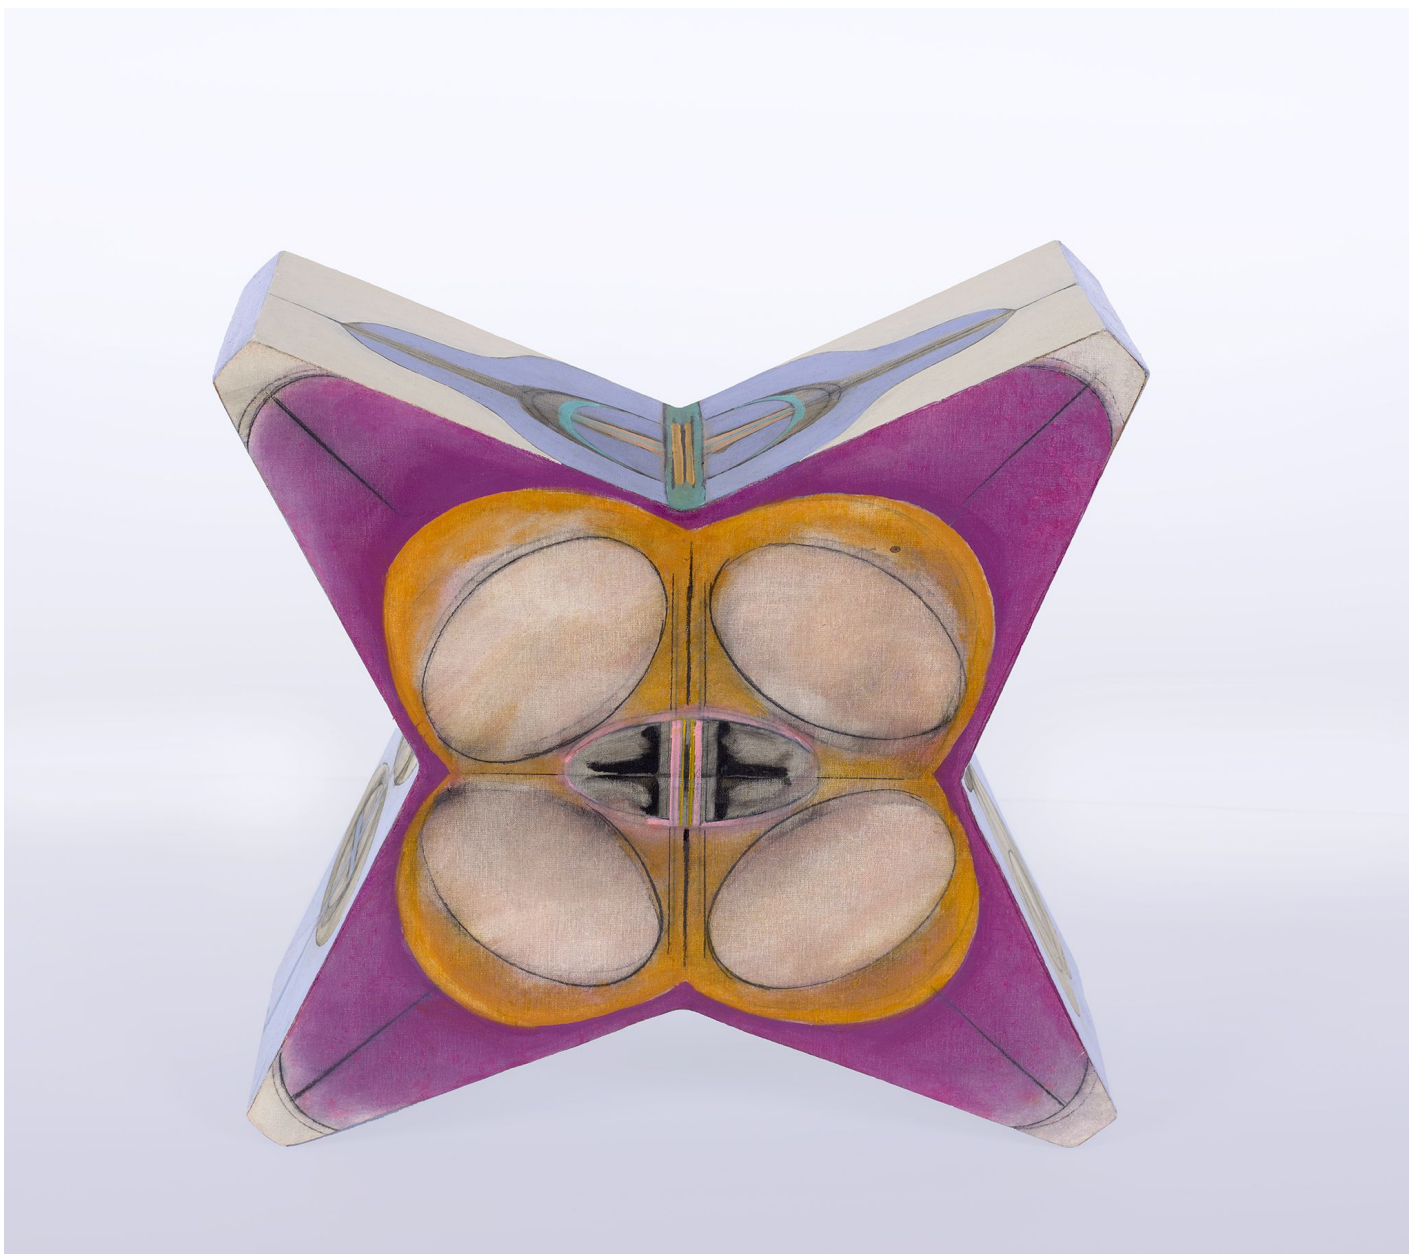

BERRY ■ CAMPBELL

Ida Kohlmeyer, *Star* / *SOLD*, 1969

Mixed media on canvas over wood, 16 x 16 x 6 in. (40.6 x 40.6 x 15.2 cm)

KOH-00016