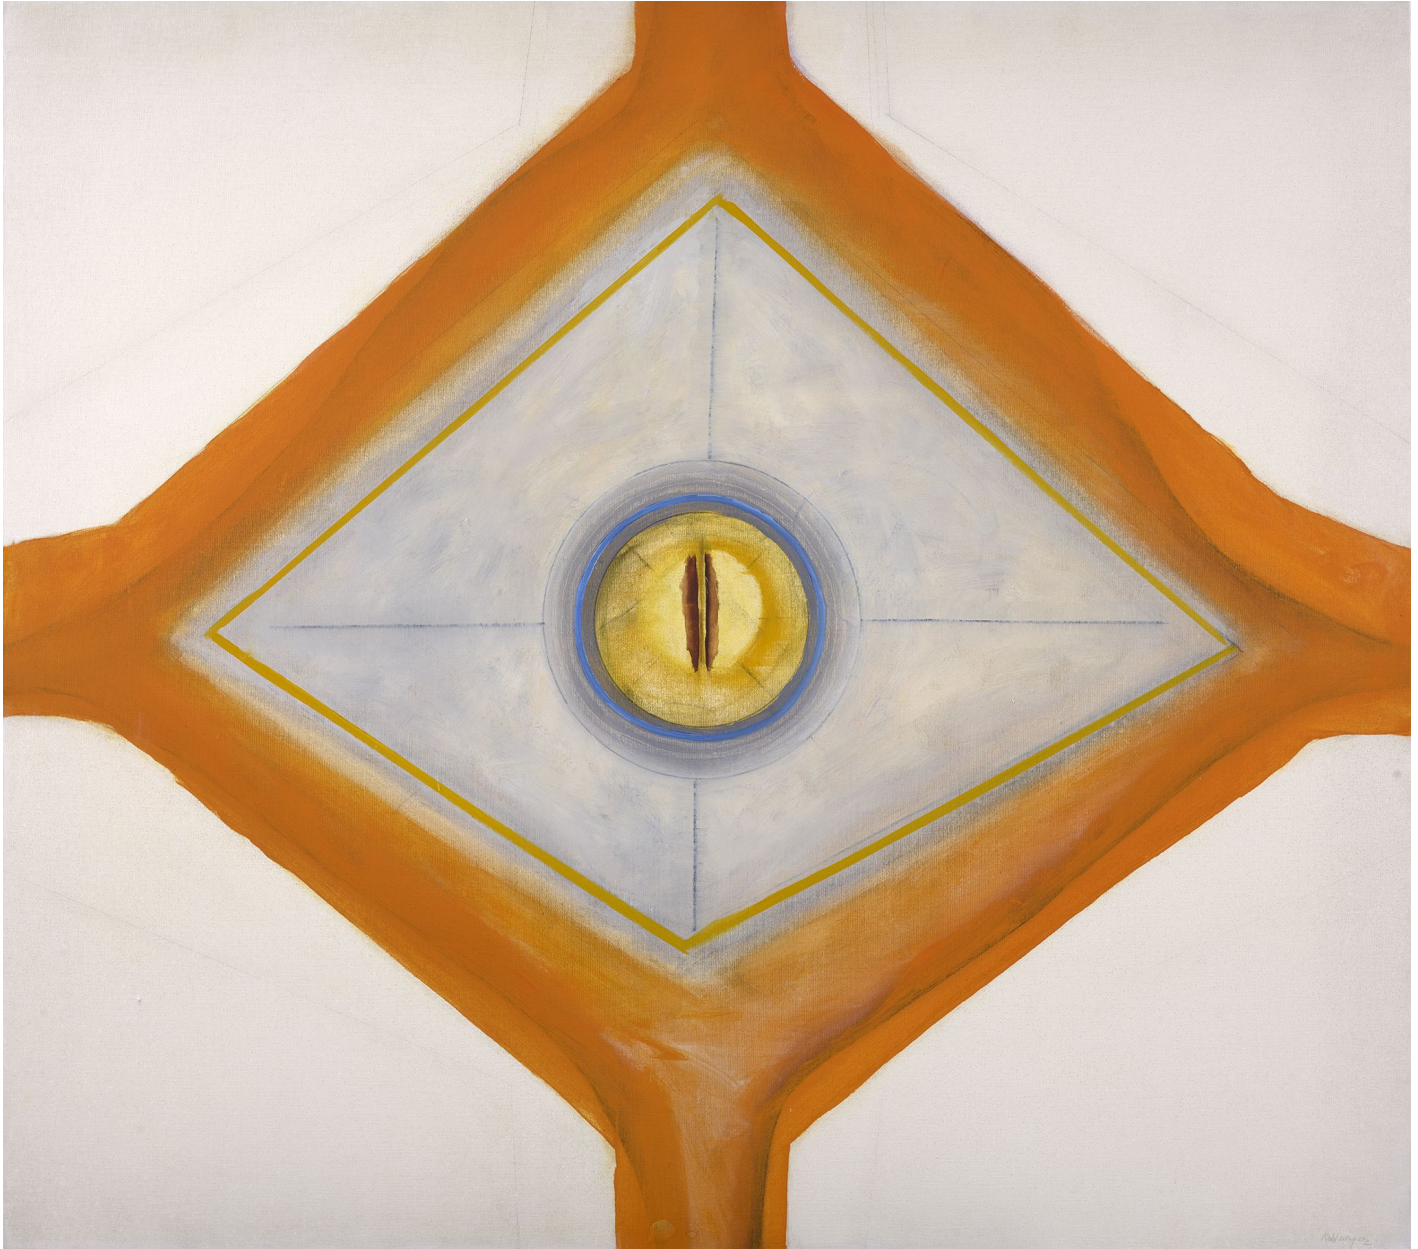

BERRY ■ CAMPBELL

Ida Kohlmeyer, *Orange Rhomboid*, 1968
Mixed media on canvas, 48 x 54 in. (121.9 x 137.2 cm)
KOH-00014