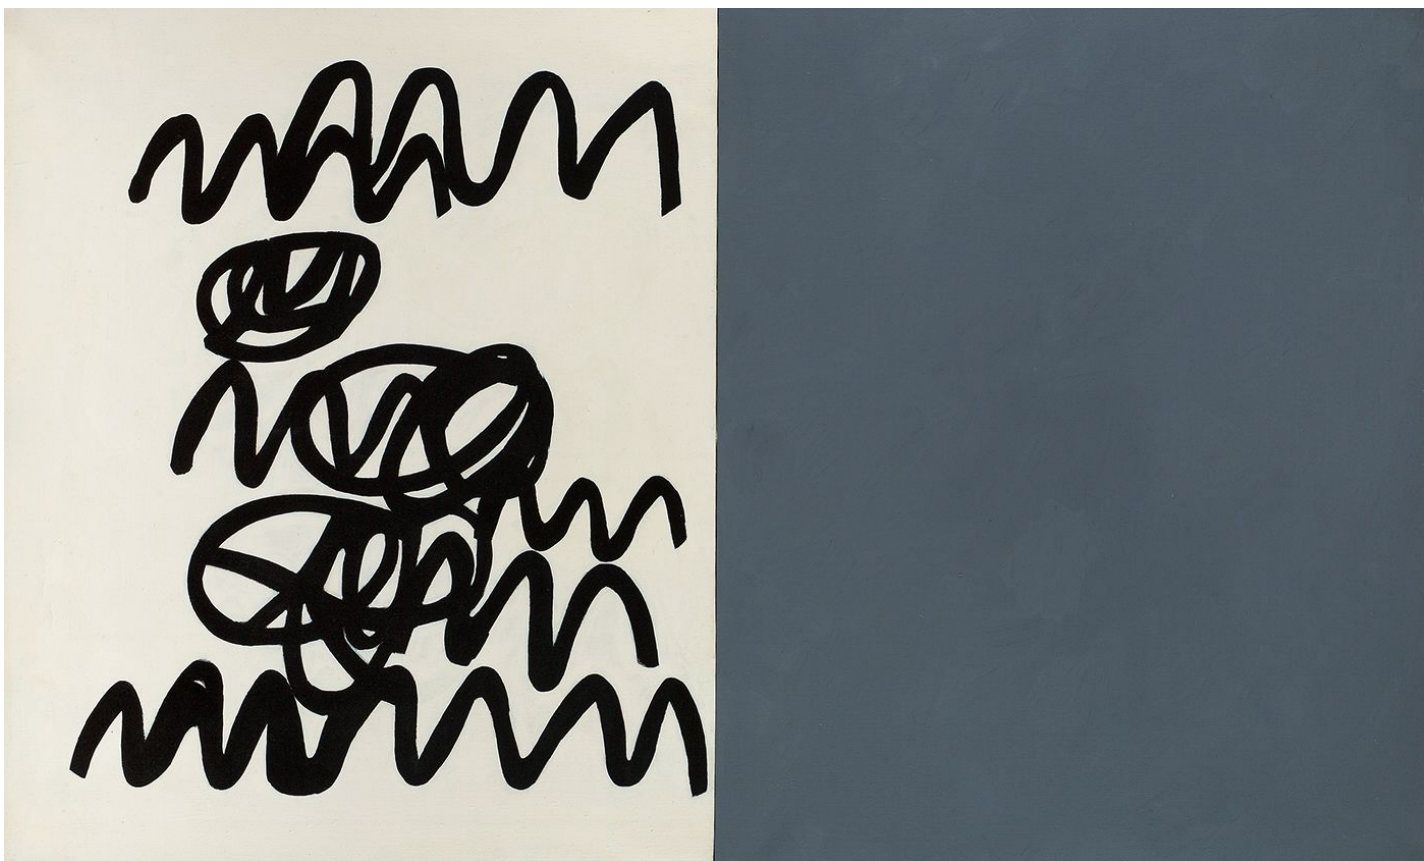

BERRY ■ CAMPBELL

Raymond Hendler, *Marks of the Renaissance* | SOLD, 1976

Acrylic on canvas, 40 x 66 in. (101.6 x 167.6 cm)

HEN-00072