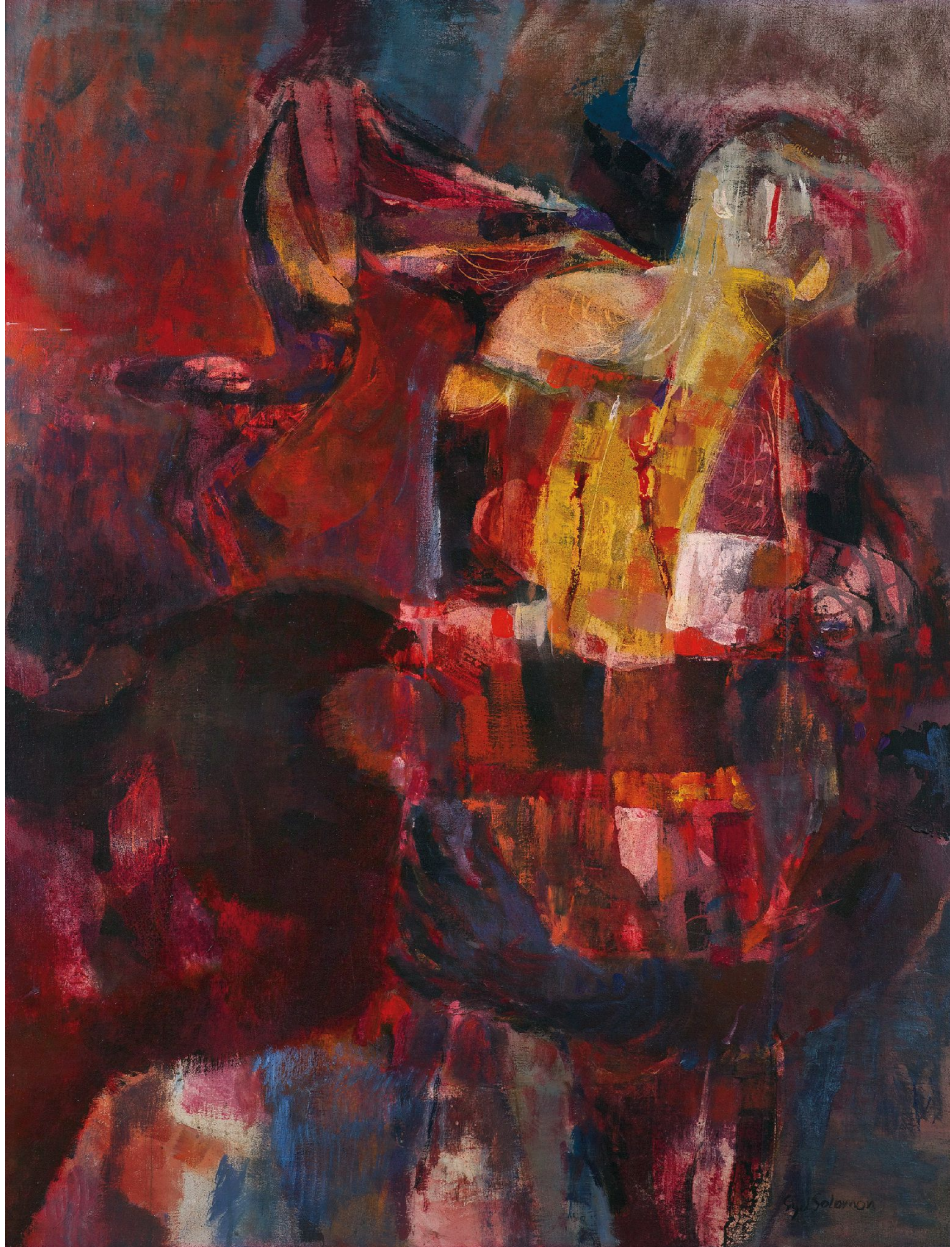

# BERRY ■ CAMPBELL

Syd Solomon, *Bullfight*, 1952  
Oil on wood panel, 43 x 34 in. (109.2 x 86.4 cm)  
SOL-00044