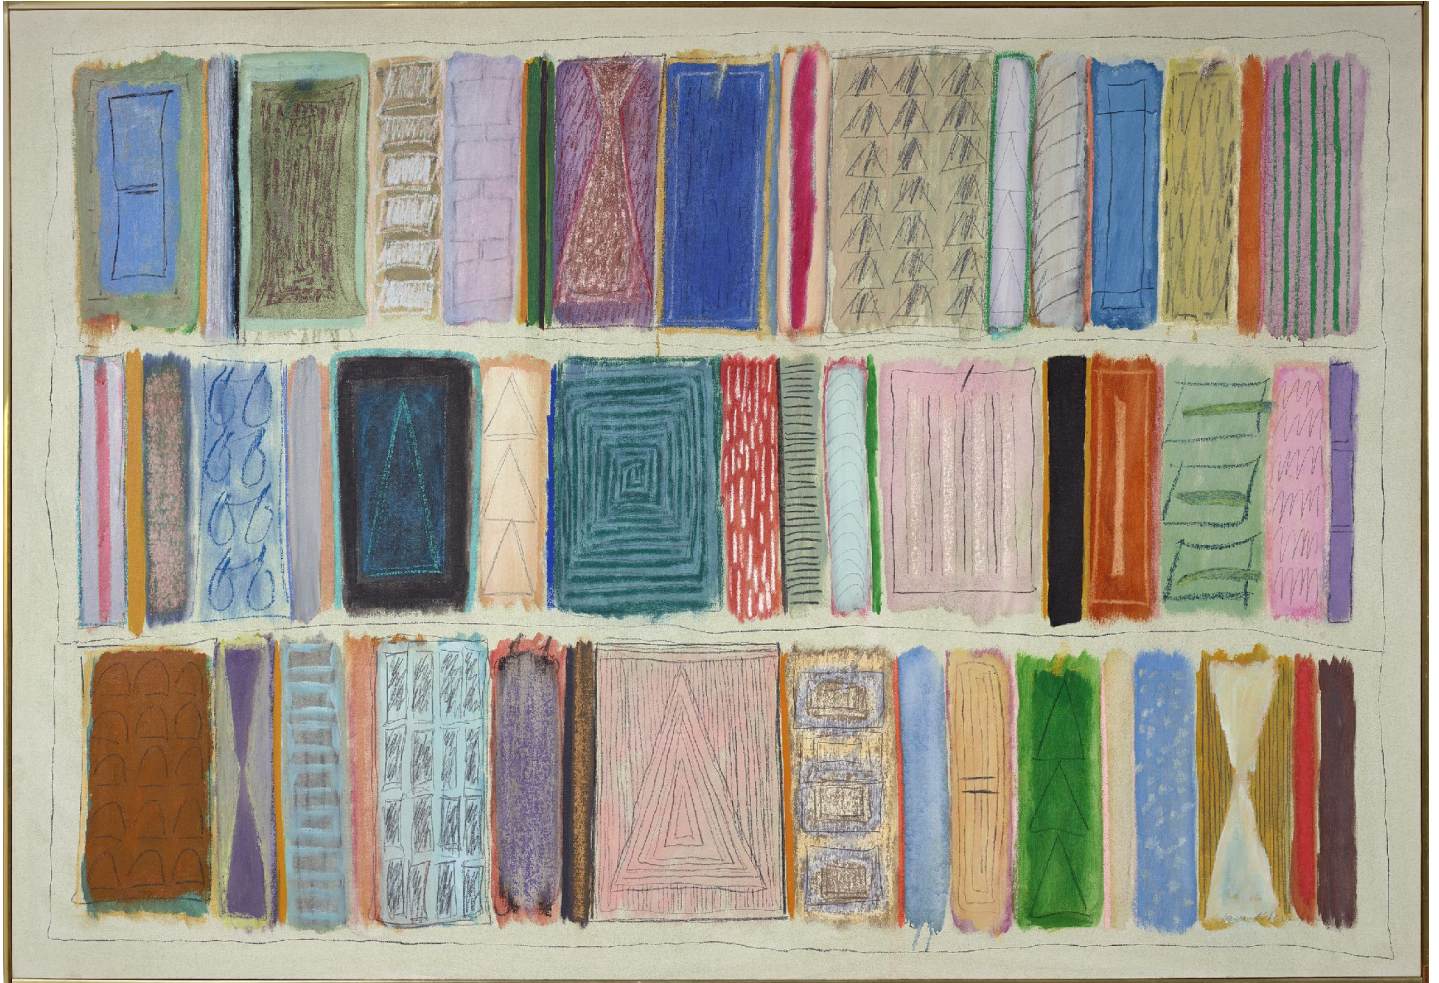

BERRY ■ CAMPBELL

Ida Kohlmeyer, *Color Stripes*, 1980
Mixed media on canvas, 49 x 71 1/2 in. (124.5 x 181.6 cm)
KOH-00025