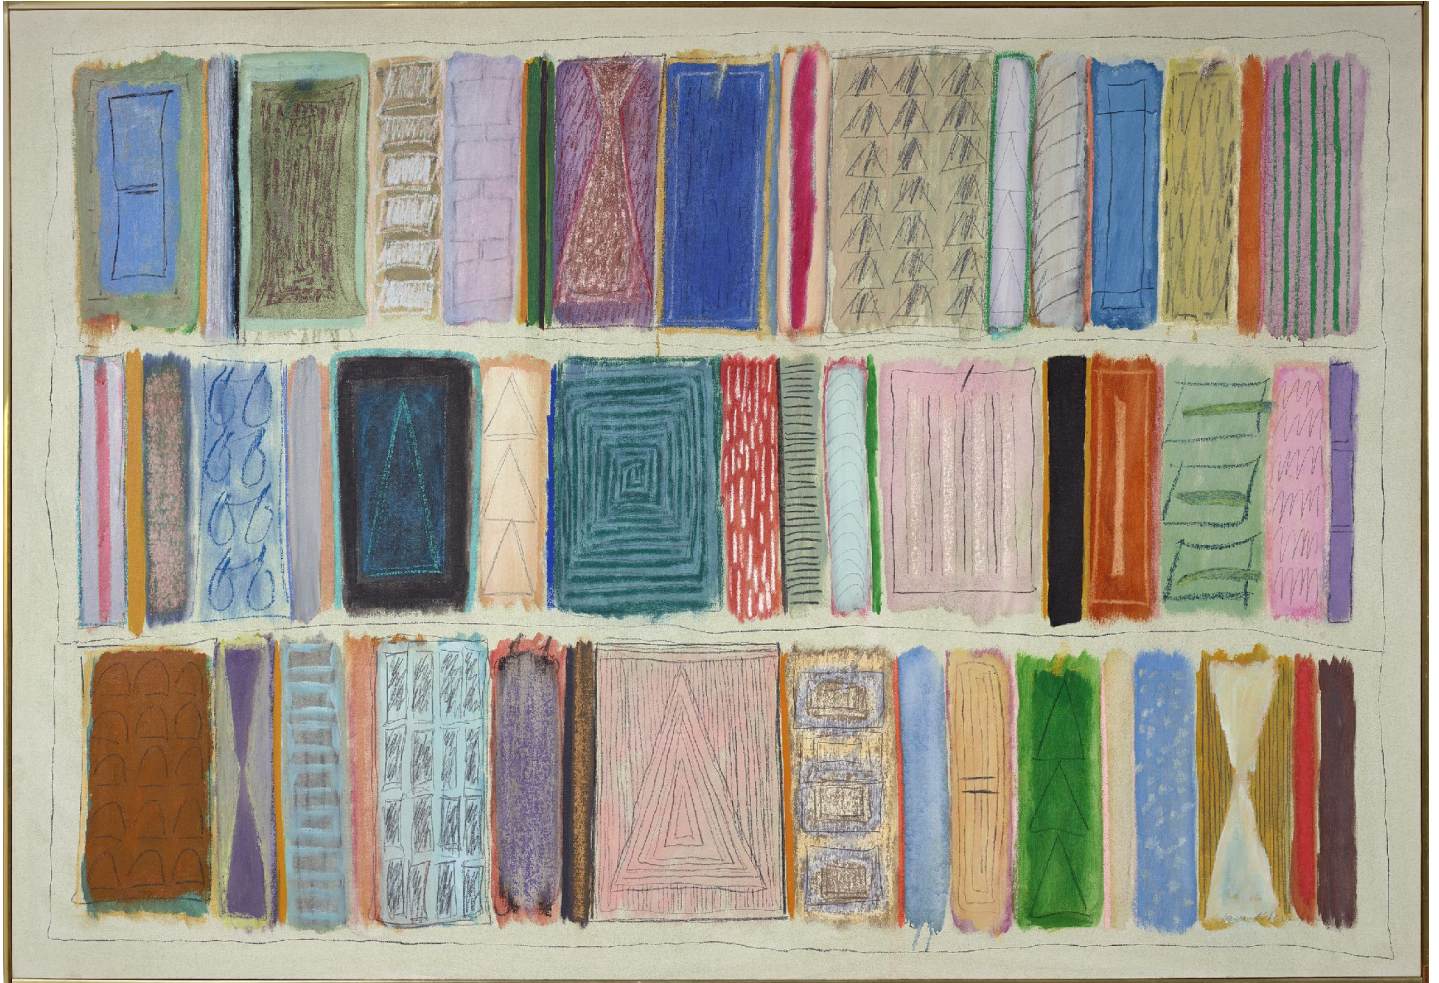

BERRY ■ CAMPBELL

Ida Kohlmeyer, *Color Stripes* | SOLD, 1980
Mixed media on canvas, 49 x 71 1/2 in. (124.5 x 181.6 cm)
KOH-00025