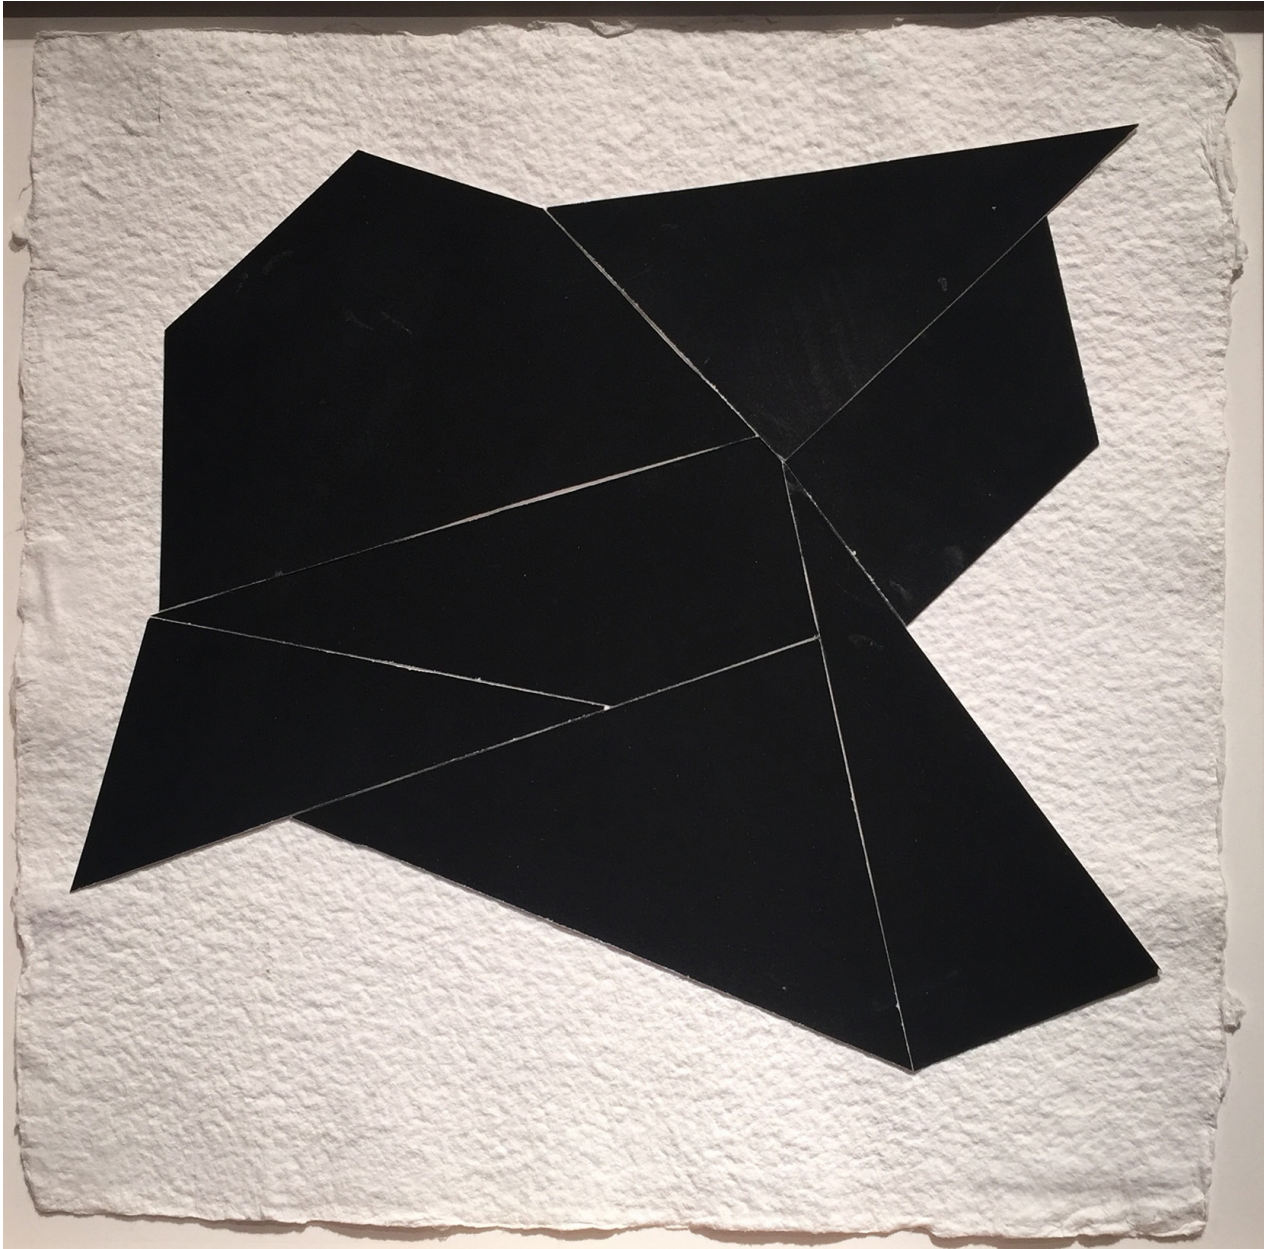

# BERRY ■ CAMPBELL

Ken Greenleaf, *Black Collage 9* | SOLD, 2014  
Gouache on Fabriano collaged on Shizen paper, 12 x 12 in. (30.5 x 30.5 cm)  
GRE-00028