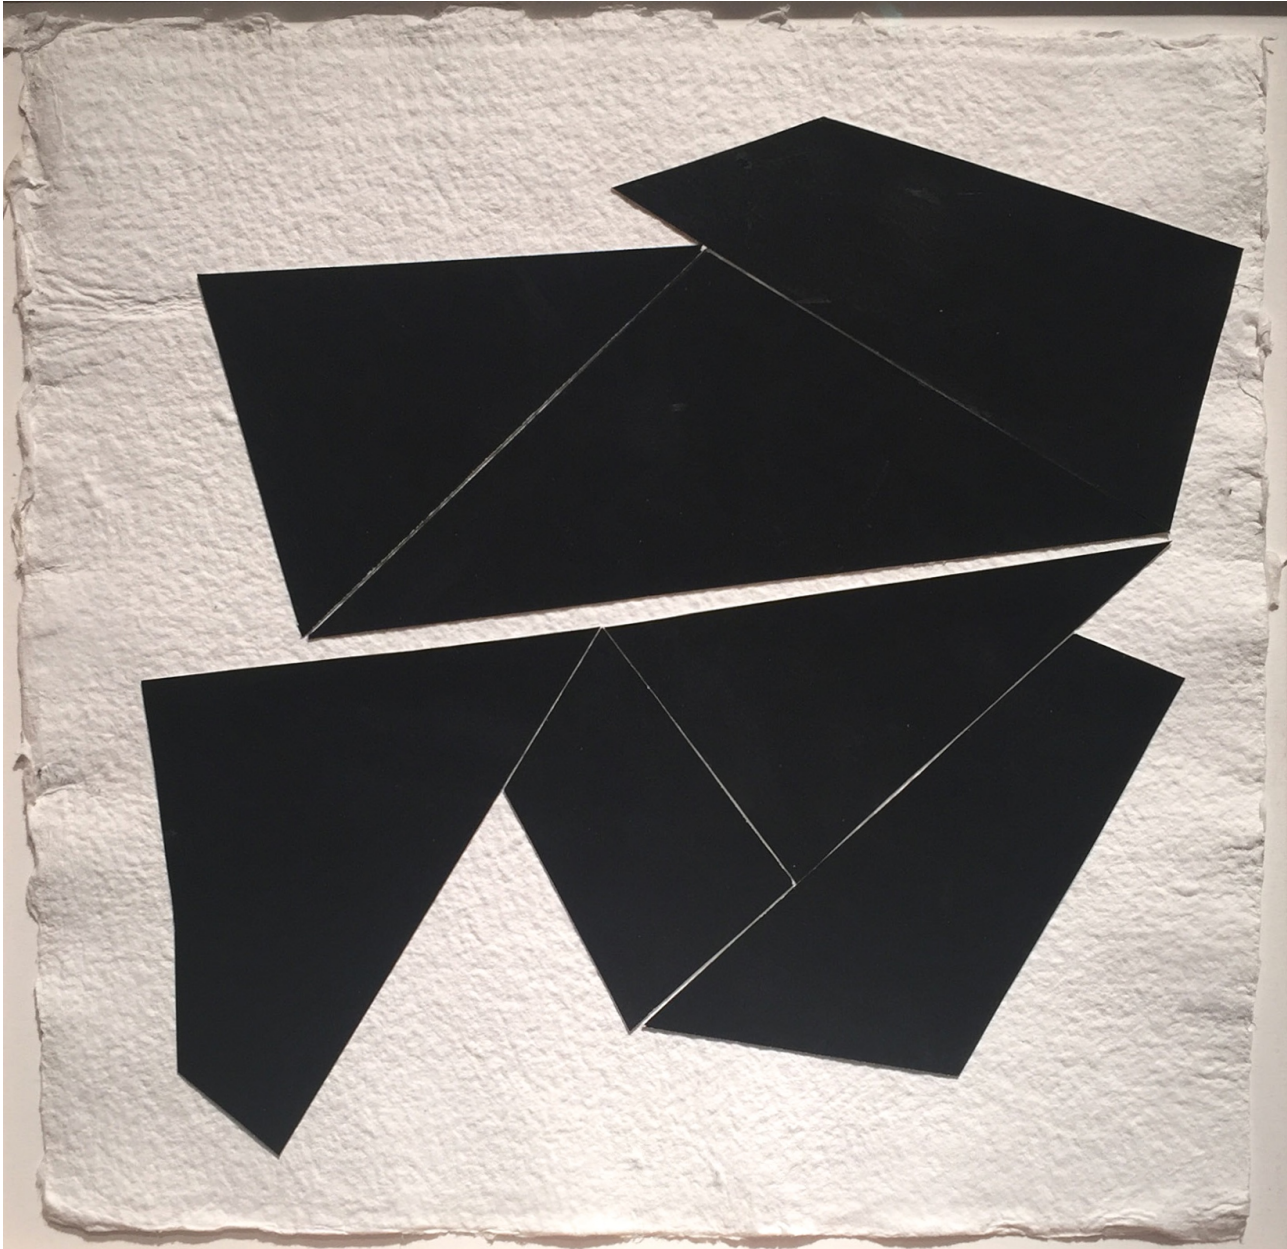

# BERRY ■ CAMPBELL

Ken Greenleaf, *Black Collage 8*, 2014  
Gouache on Fabriano collaged on Shizen paper, 12 x 12 in. (30.5 x 30.5 cm)  
GRE-00029