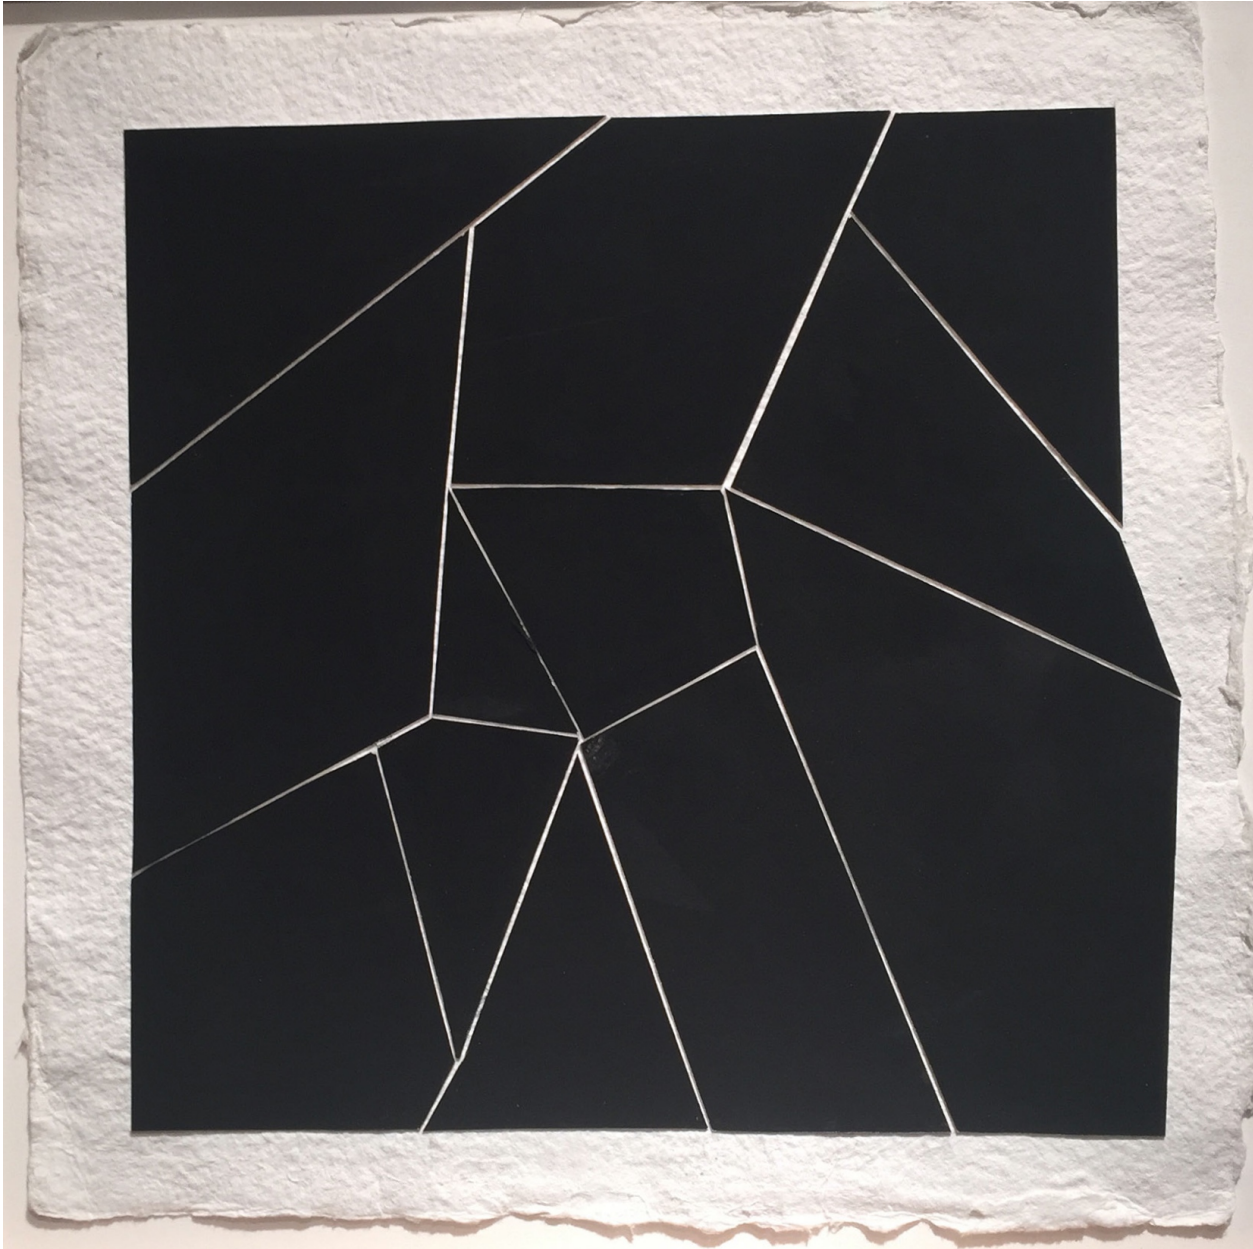

BERRY ■ CAMPBELL

Ken Greenleaf, *Black Collage 11*, 2014

Gouache on Fabriano collaged on Shizen paper, 12 x 12 in. (30.5 x 30.5 cm)

GRE-00030