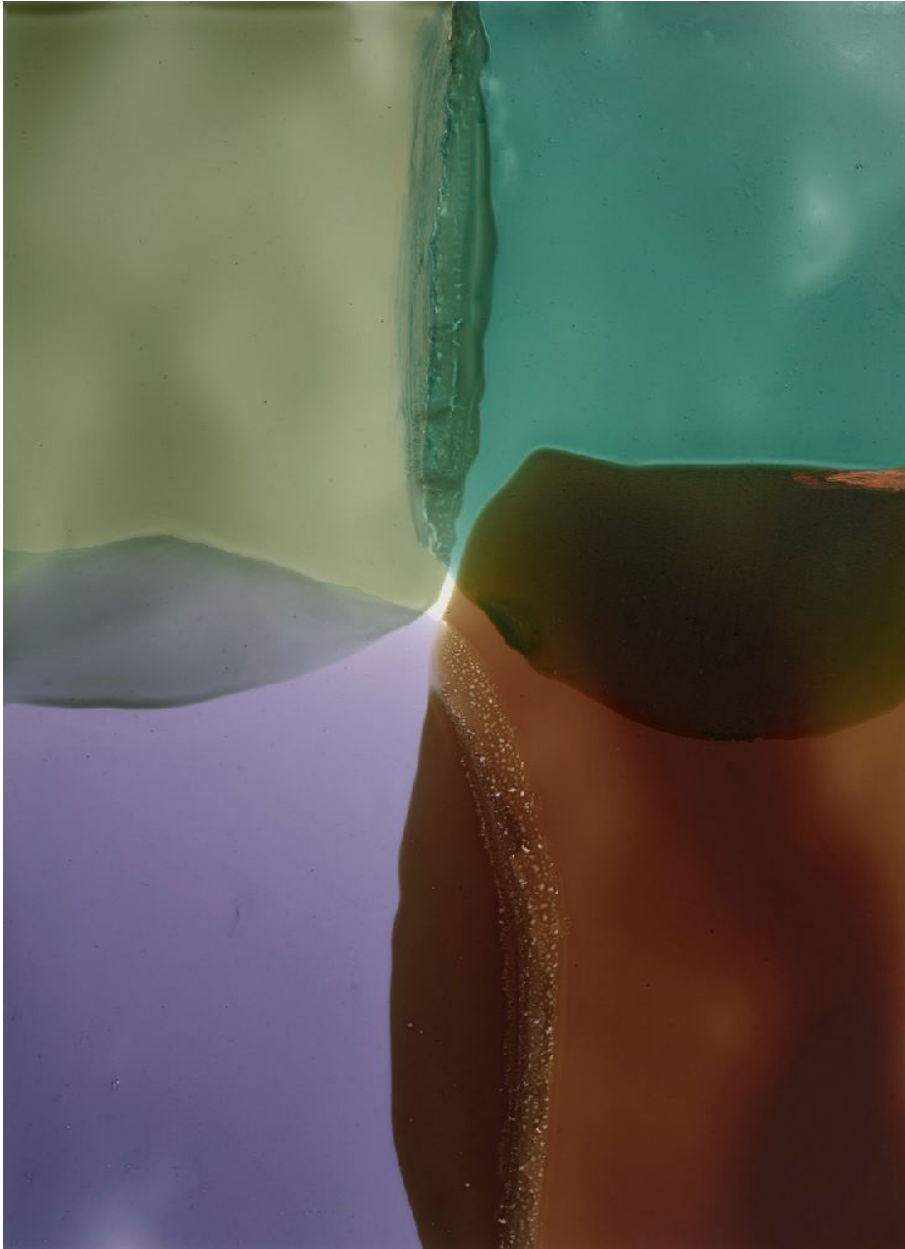

# BERRY ■ CAMPBELL

Jill Nathanson, *Breath Woven (11)* | SOLD, 2019  
Acrylic and polymers on Yupo paper, 24 1/2 x 18 in. (62.2 x  
45.7 cm)  
NAT-00114