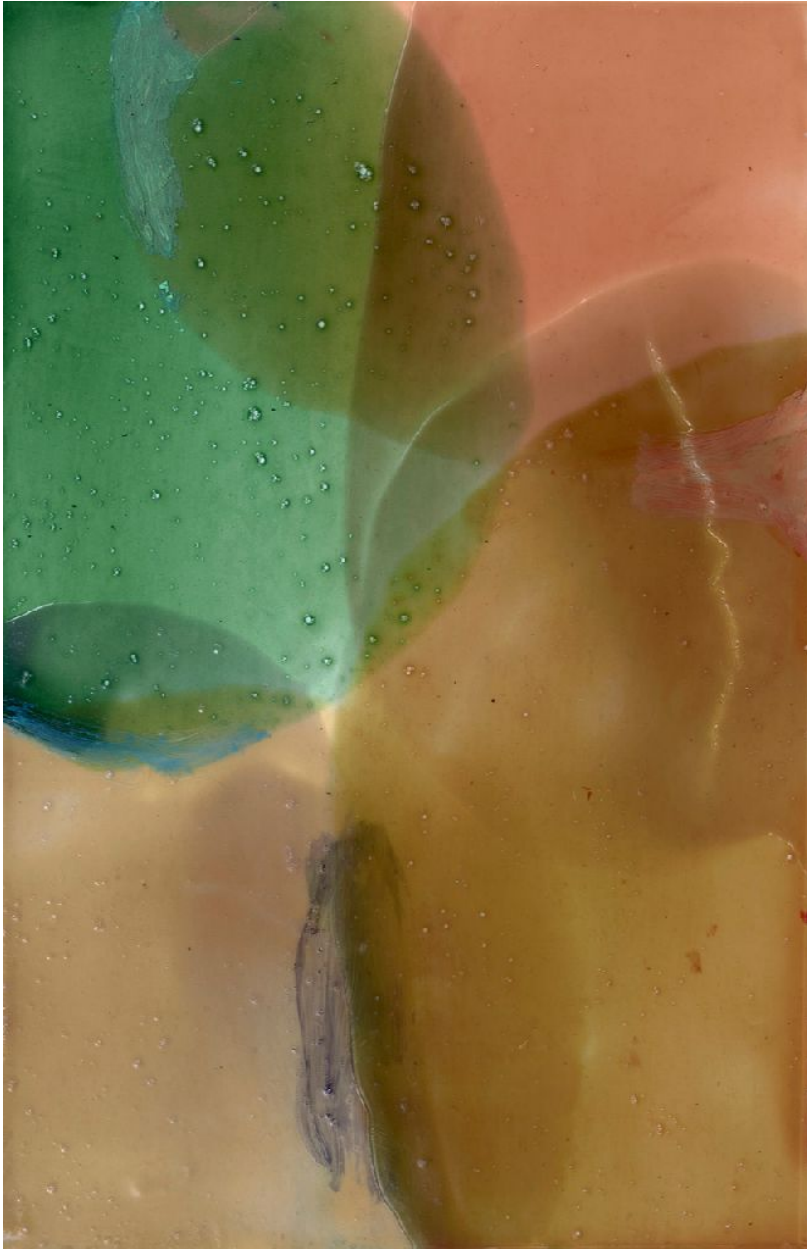

BERRY ■ CAMPBELL

Jill Nathanson, *Breath Woven (5)* | SOLD, 2016
Acrylic and polymers with oil on paper, 17 1/2 x 11 in.
(44.5 x 27.9 cm)
NAT-00113