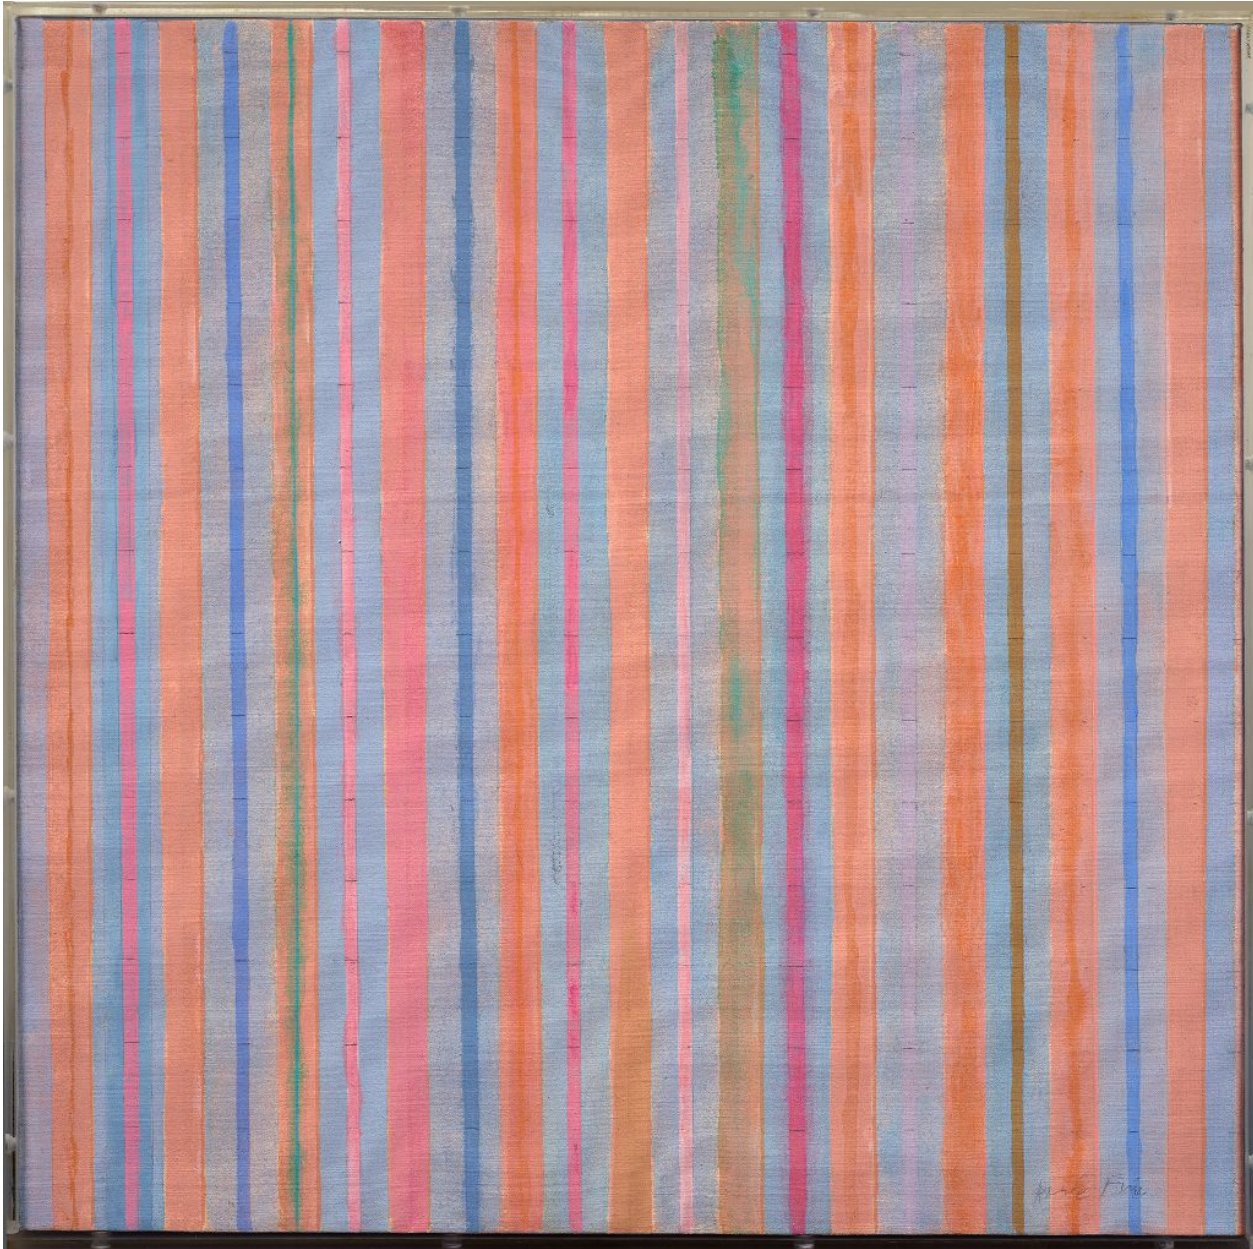

BERRY ■ CAMPBELL

Perle Fine, *Accordment Series #15, On Its Way*, 1977
Acrylic on canvas, 22 x 22 in. (55.9 x 55.9 cm)
FIN-00021