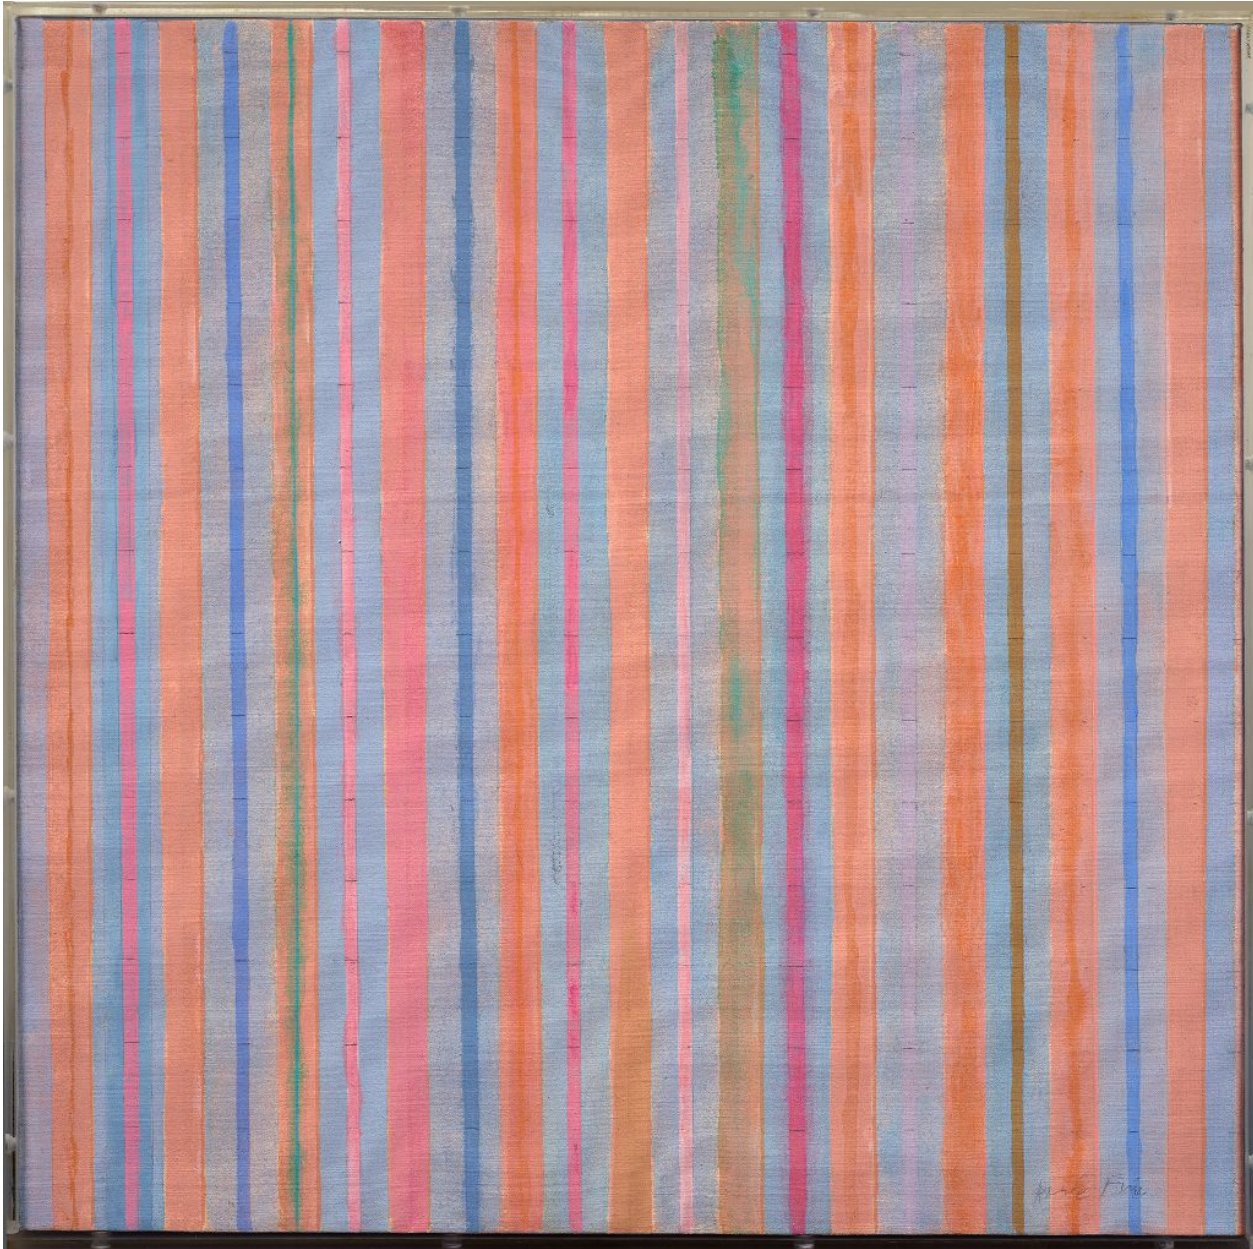

# BERRY ■ CAMPBELL

Perle Fine, *Accordment Series #15, On Its Way* | SOLD, 1977  
Acrylic on canvas, 22 x 22 in. (55.9 x 55.9 cm)  
FIN-00021