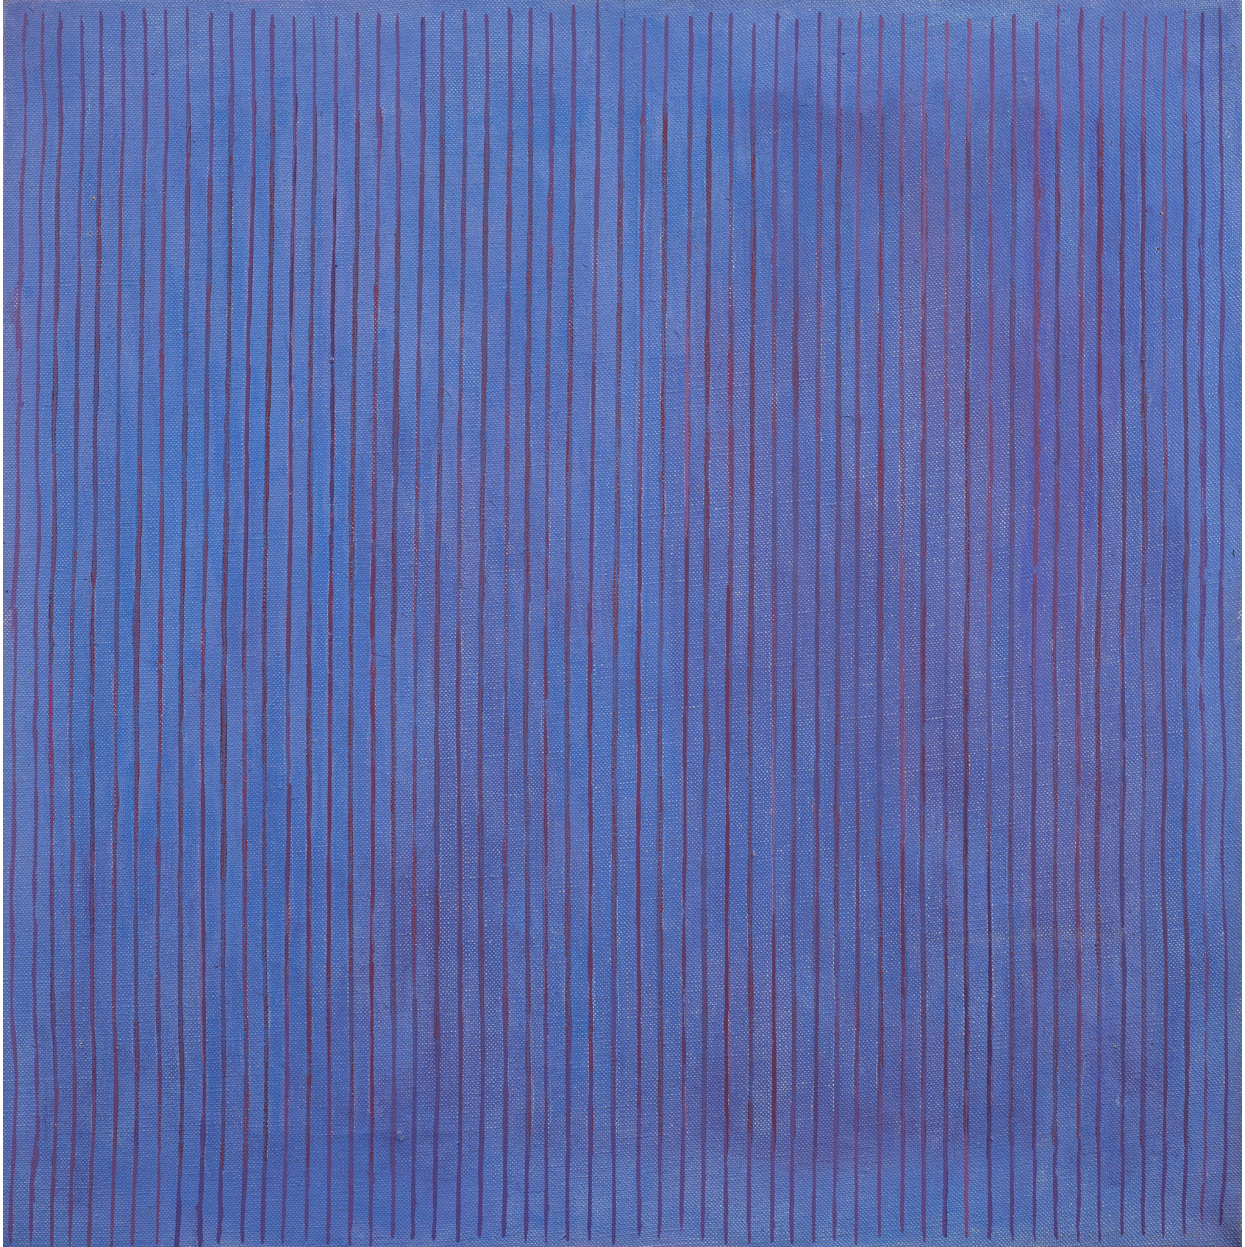

# BERRY CAMPBELL

Perle Fine, *Accordment Series #76 Afterglow* | SOLD, c. 1976  
Acrylic on canvas, 16 x 16 in. (40.6 x 40.6 cm)  
FIN-00106