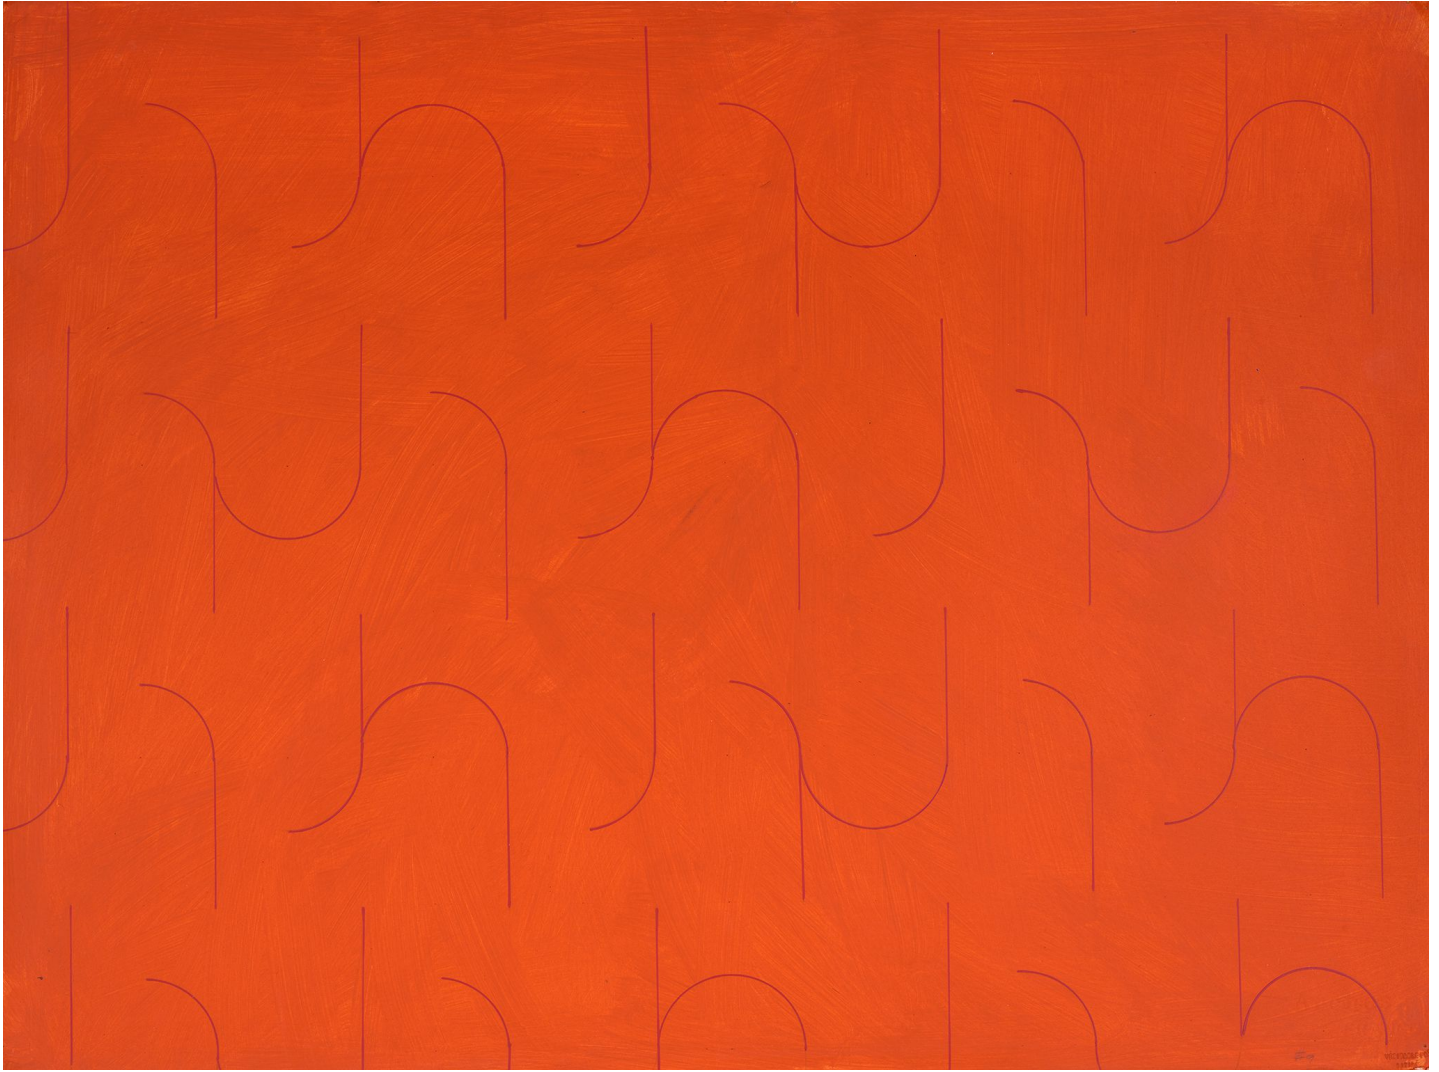

BERRY ■ CAMPBELL

Perle Fine, *Untitled (Drawing #9)*, c. 1973
Acrylic on Arches paper, 22 1/2 x 30 in. (57.1 x 76.2 cm)
FIN-00095