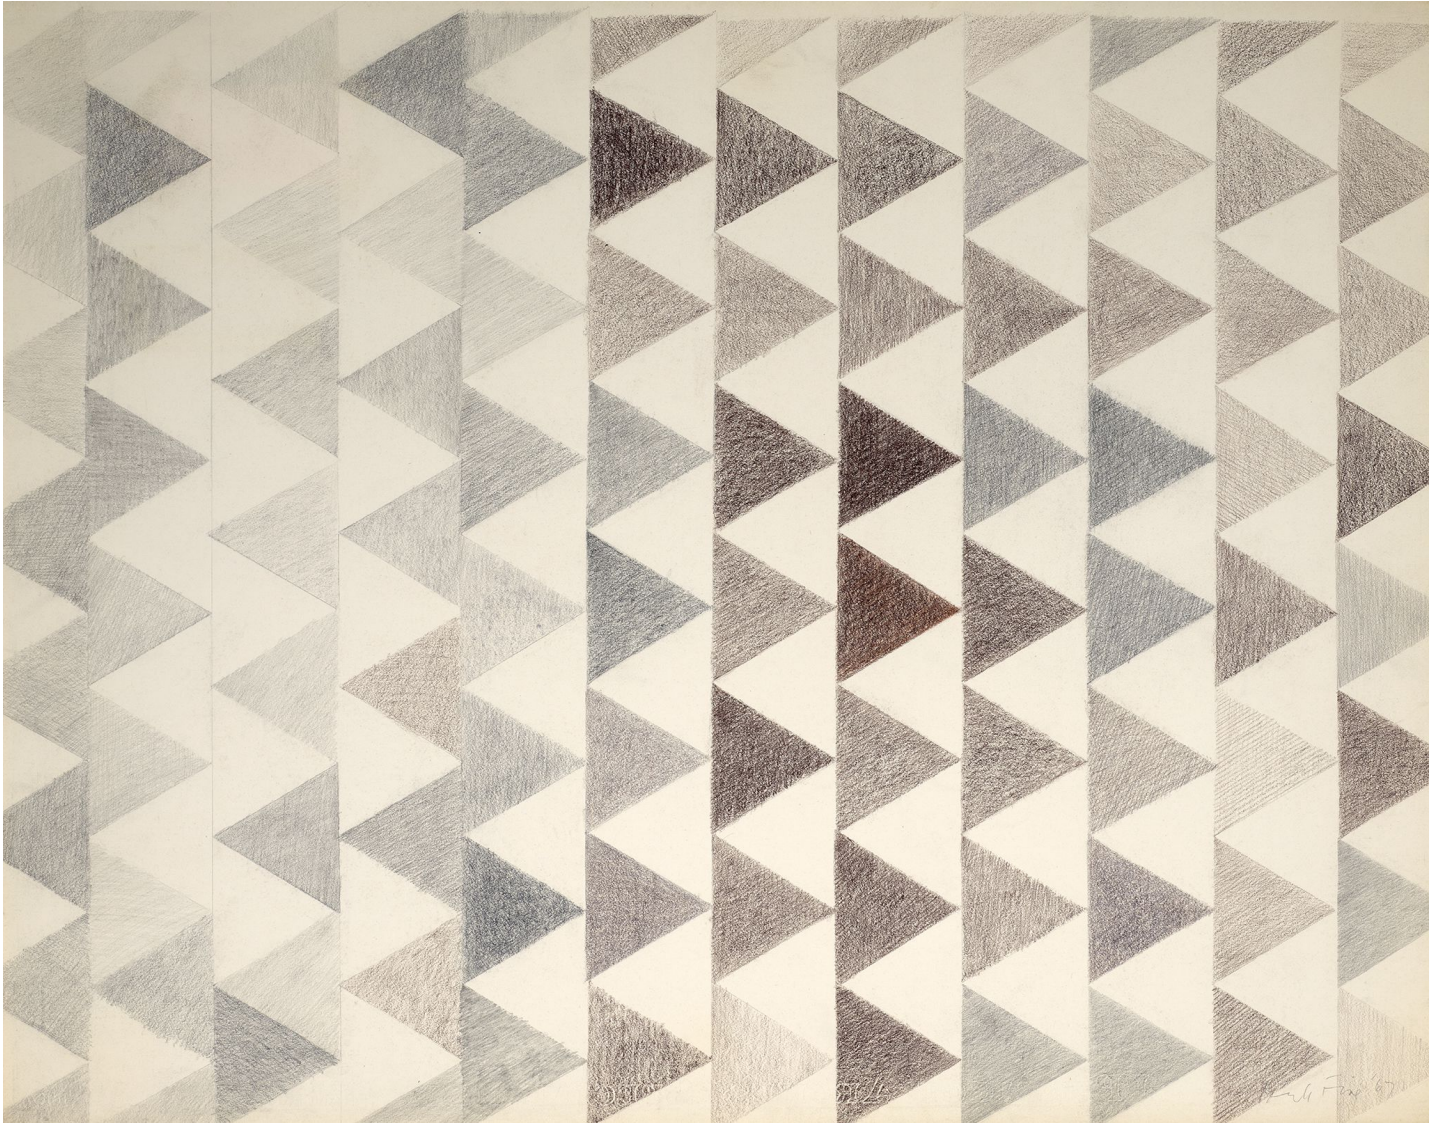

# BERRY ■ CAMPBELL

Perle Fine, *Second Wave (Drawing #5)* | SOLD, 1967

Graphite and colored conte on Arches paper, 22 1/2 x 28 1/4 in. (57.1 x 71.8 cm)

FIN-00090