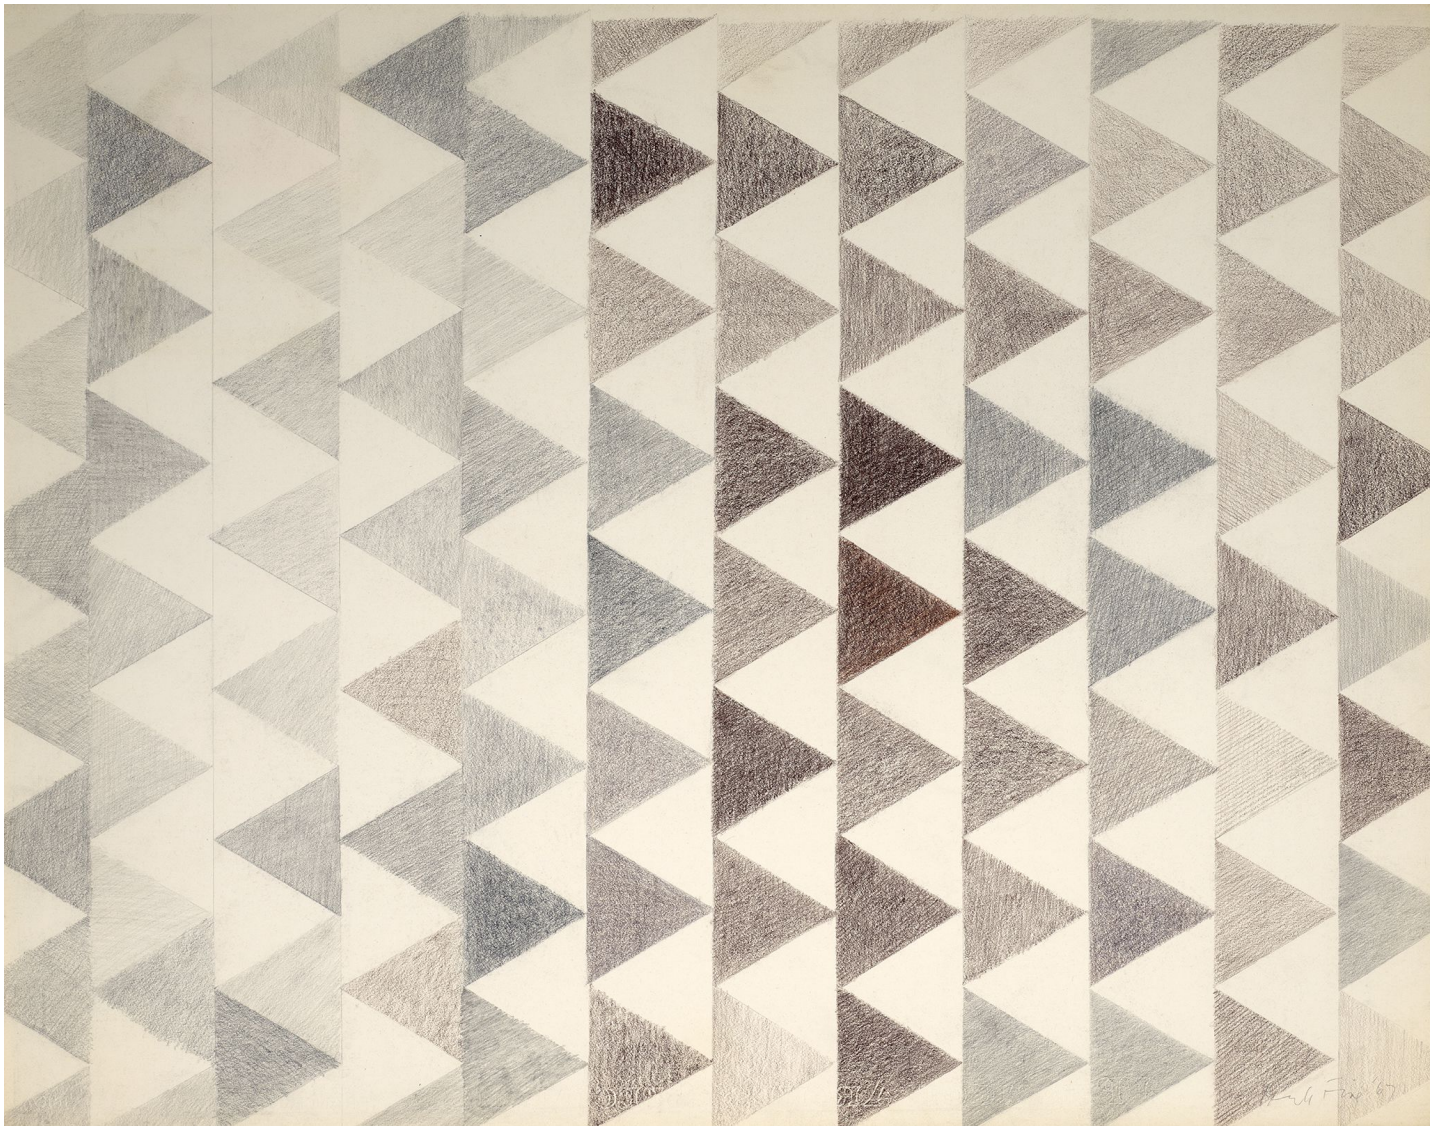

BERRY ■ CAMPBELL

Perle Fine, *Second Wave (Drawing #5)* | SOLD, 1967
Graphite and colored conte on Arches paper, 22 1/2 x 28 1/4 in. (57.1 x 71.8 cm)
FIN-00090