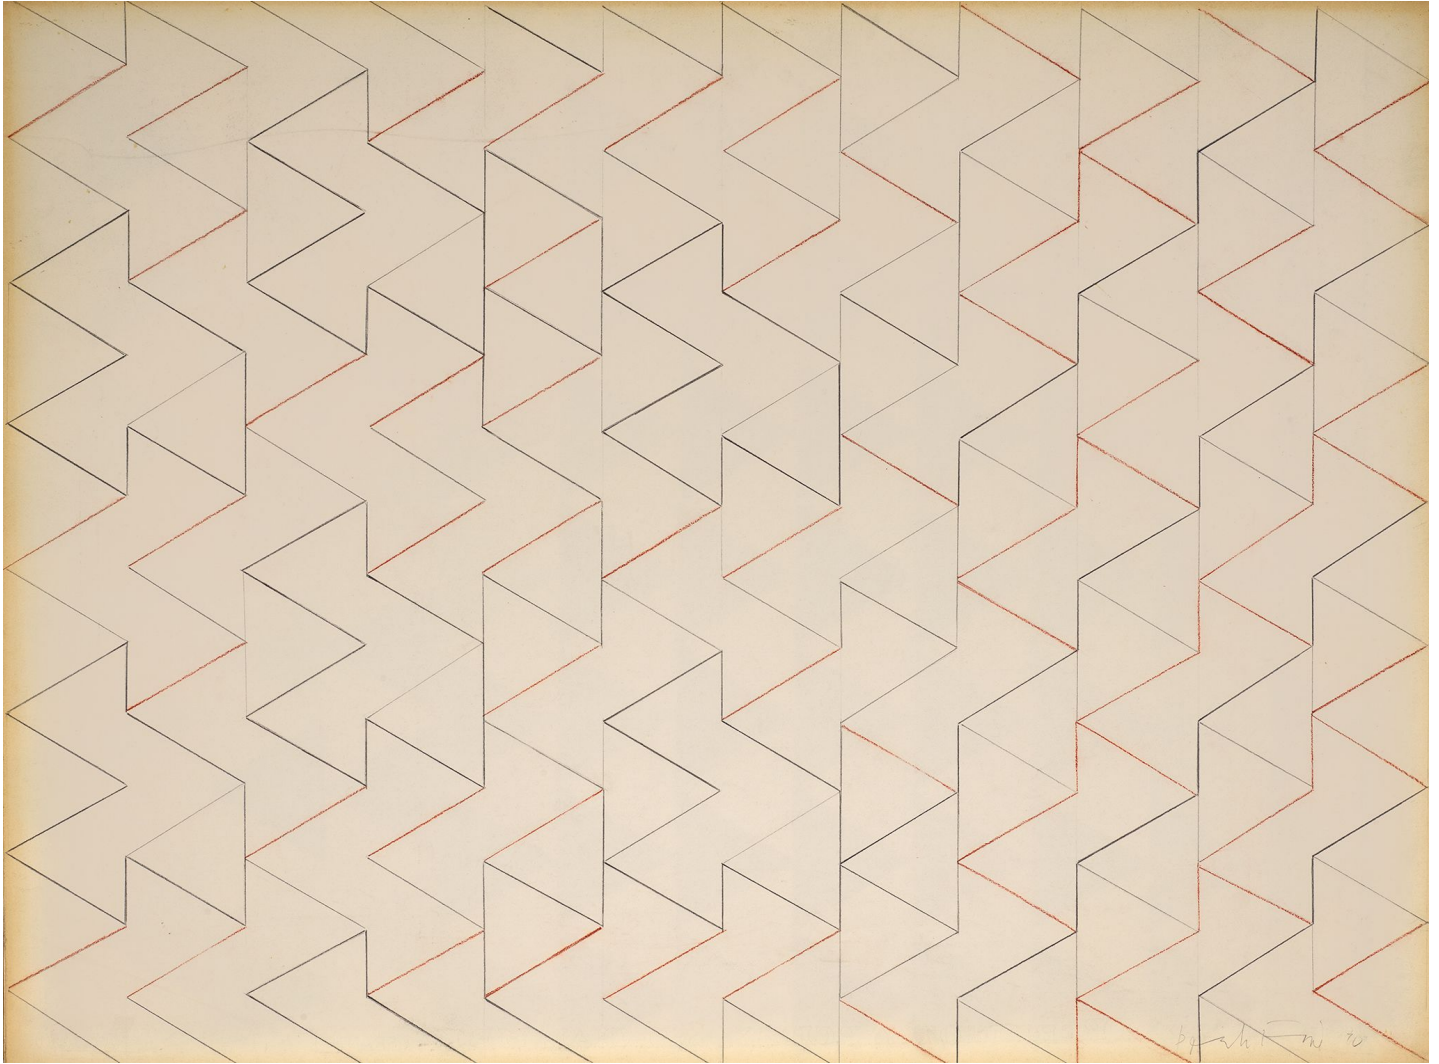

BERRY ■ CAMPBELL

Perle Fine, *Untitled (Drawing #1)*, 1970

Graphite and colored conte on Arches paper, 22 1/2 x 30 in. (57.1 x 76.2 cm)

FIN-00089