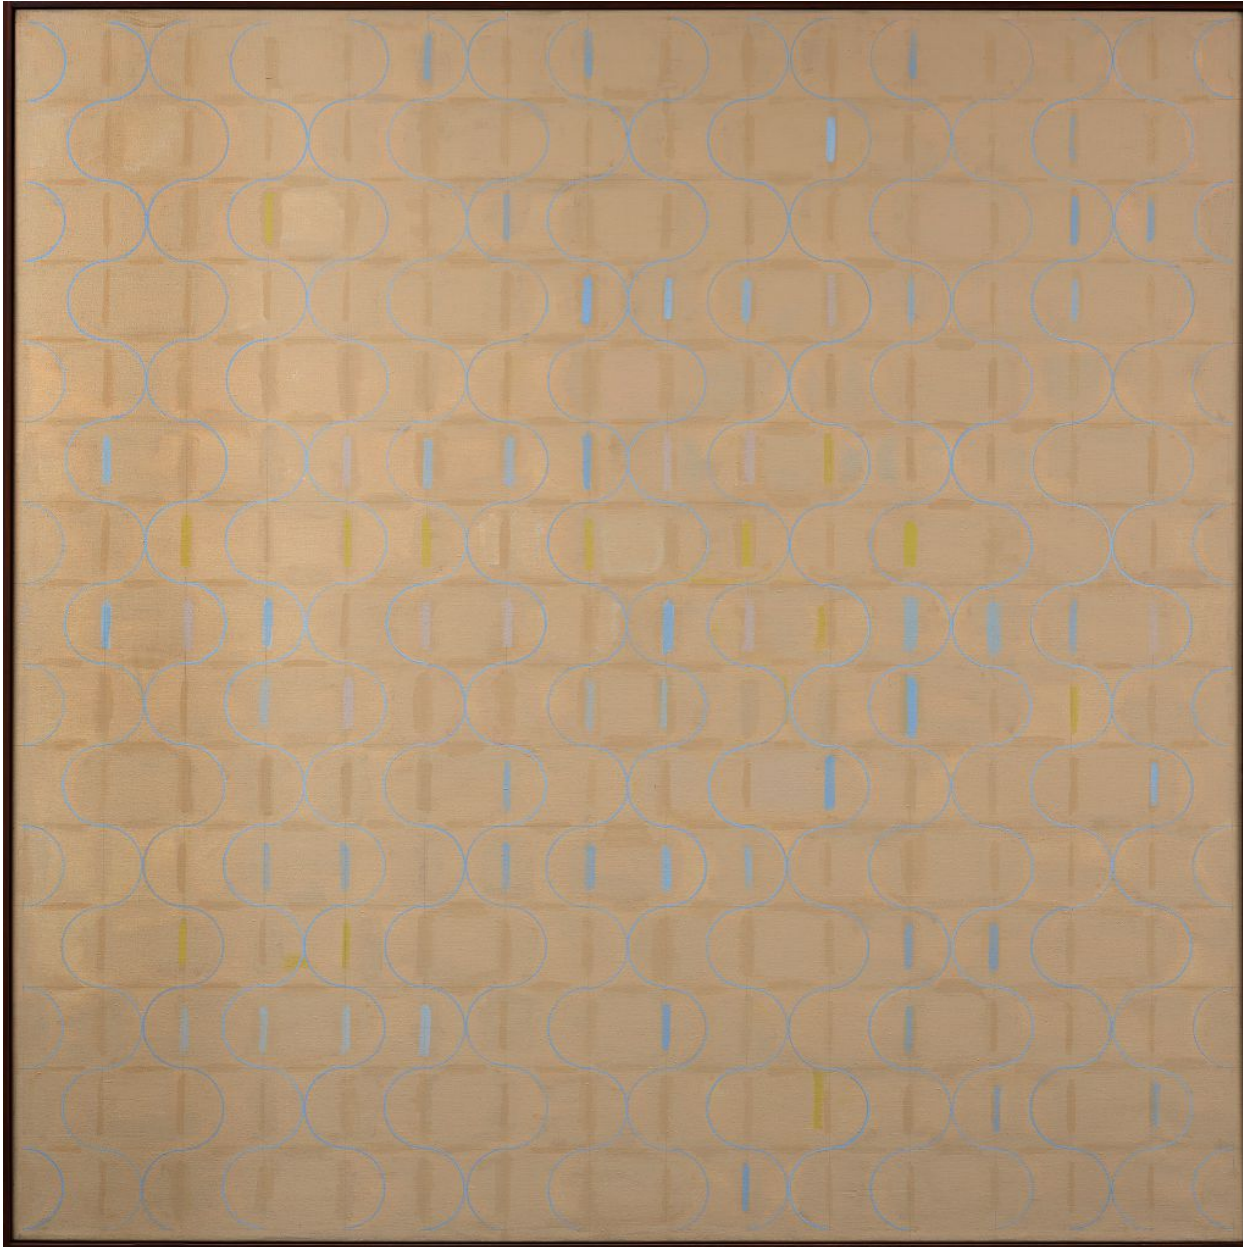

BERRY ■ CAMPBELL

Perle Fine, *A Wave Within a Wave Within a Wave*, c. 1974
Acrylic on canvas, 61 x 61 in. (154.9 x 154.9 cm)
FIN-00030