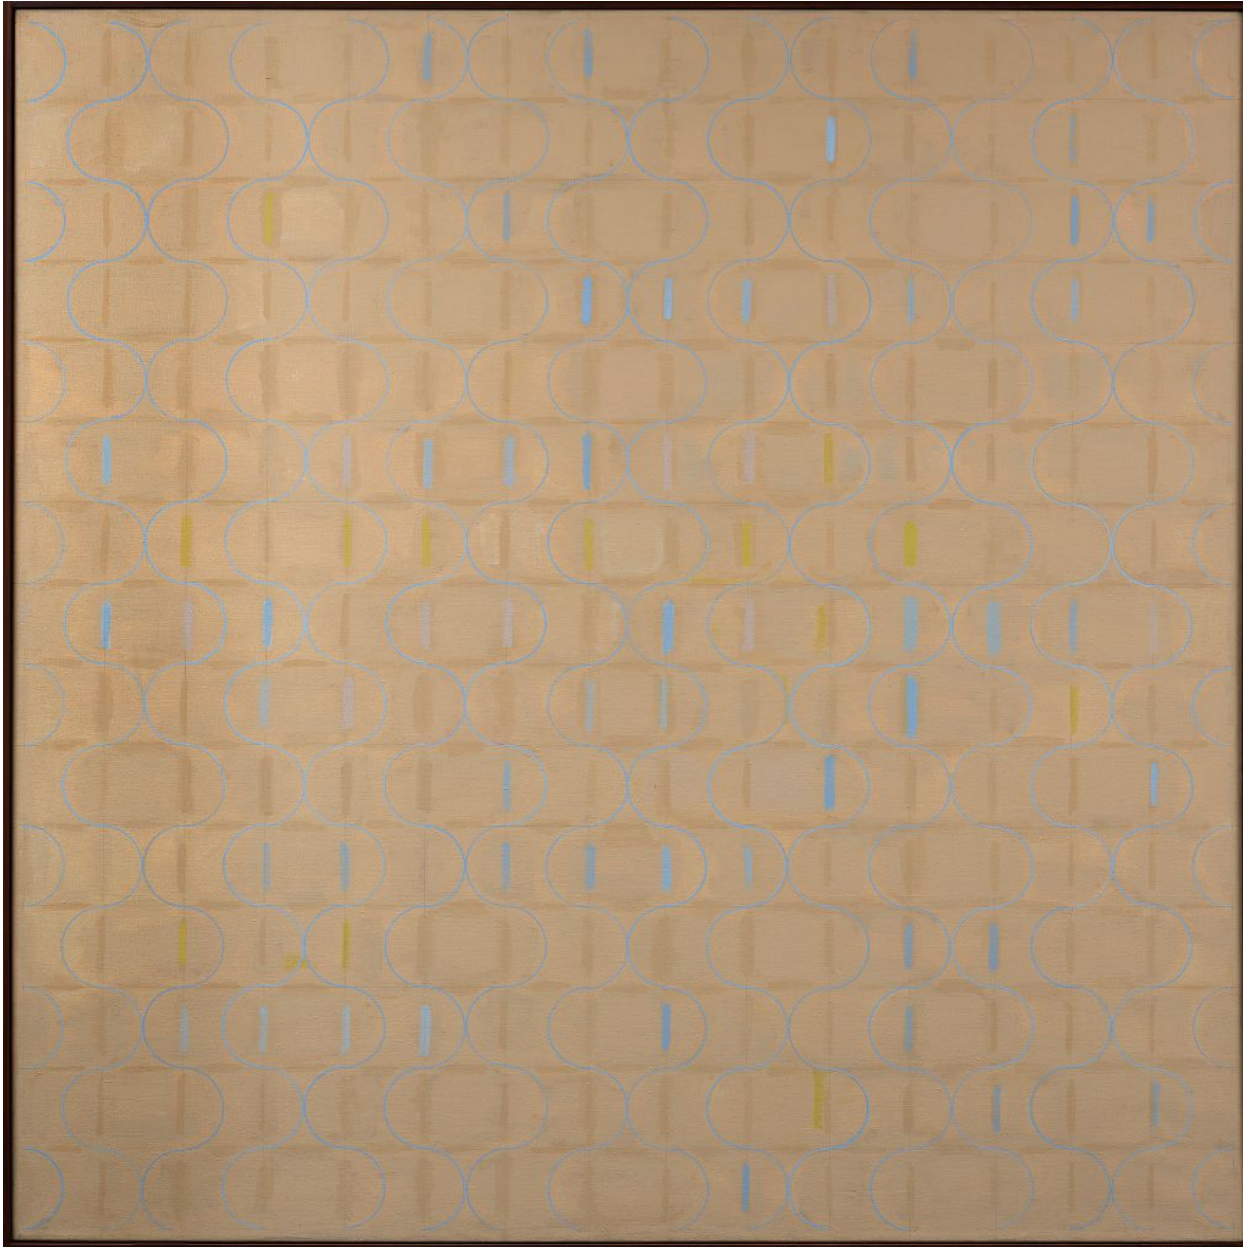

# BERRY ■ CAMPBELL

Perle Fine, *A Wave Within a Wave Within a Wave* | SOLD, c. 1974  
Acrylic on canvas, 61 x 61 in. (154.9 x 154.9 cm)  
FIN-00030