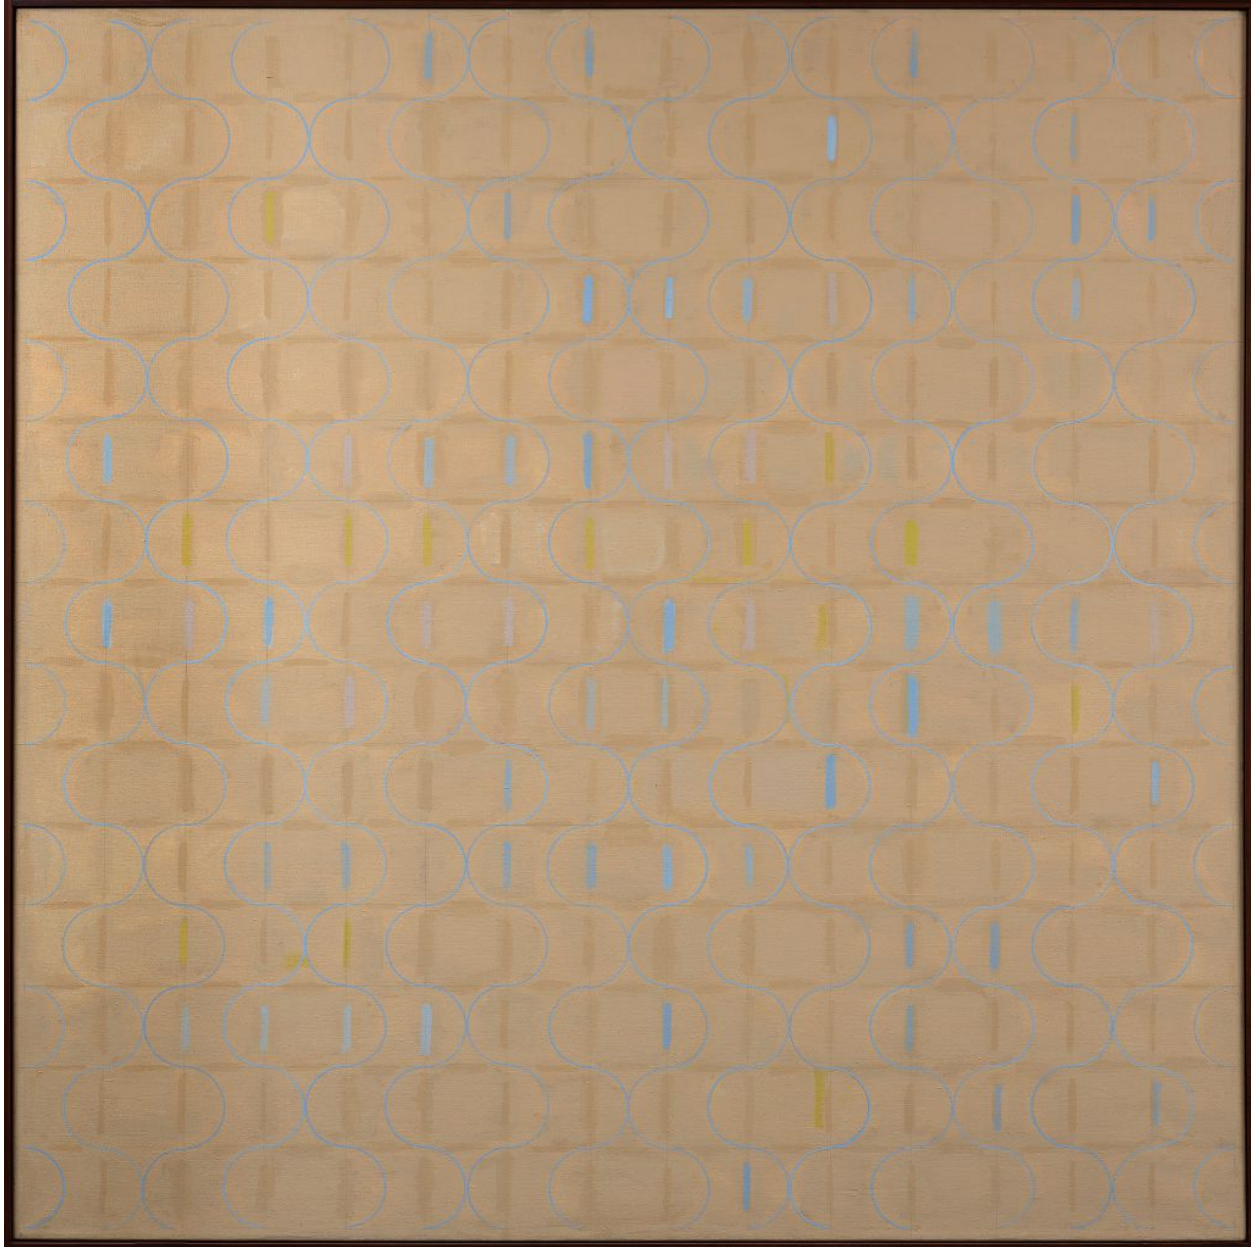

BERRY ■ CAMPBELL

Perle Fine, *A Wave Within a Wave Within a Wave* | SOLD, c. 1974
Acrylic on canvas, 61 x 61 in. (154.9 x 154.9 cm)
FIN-00030