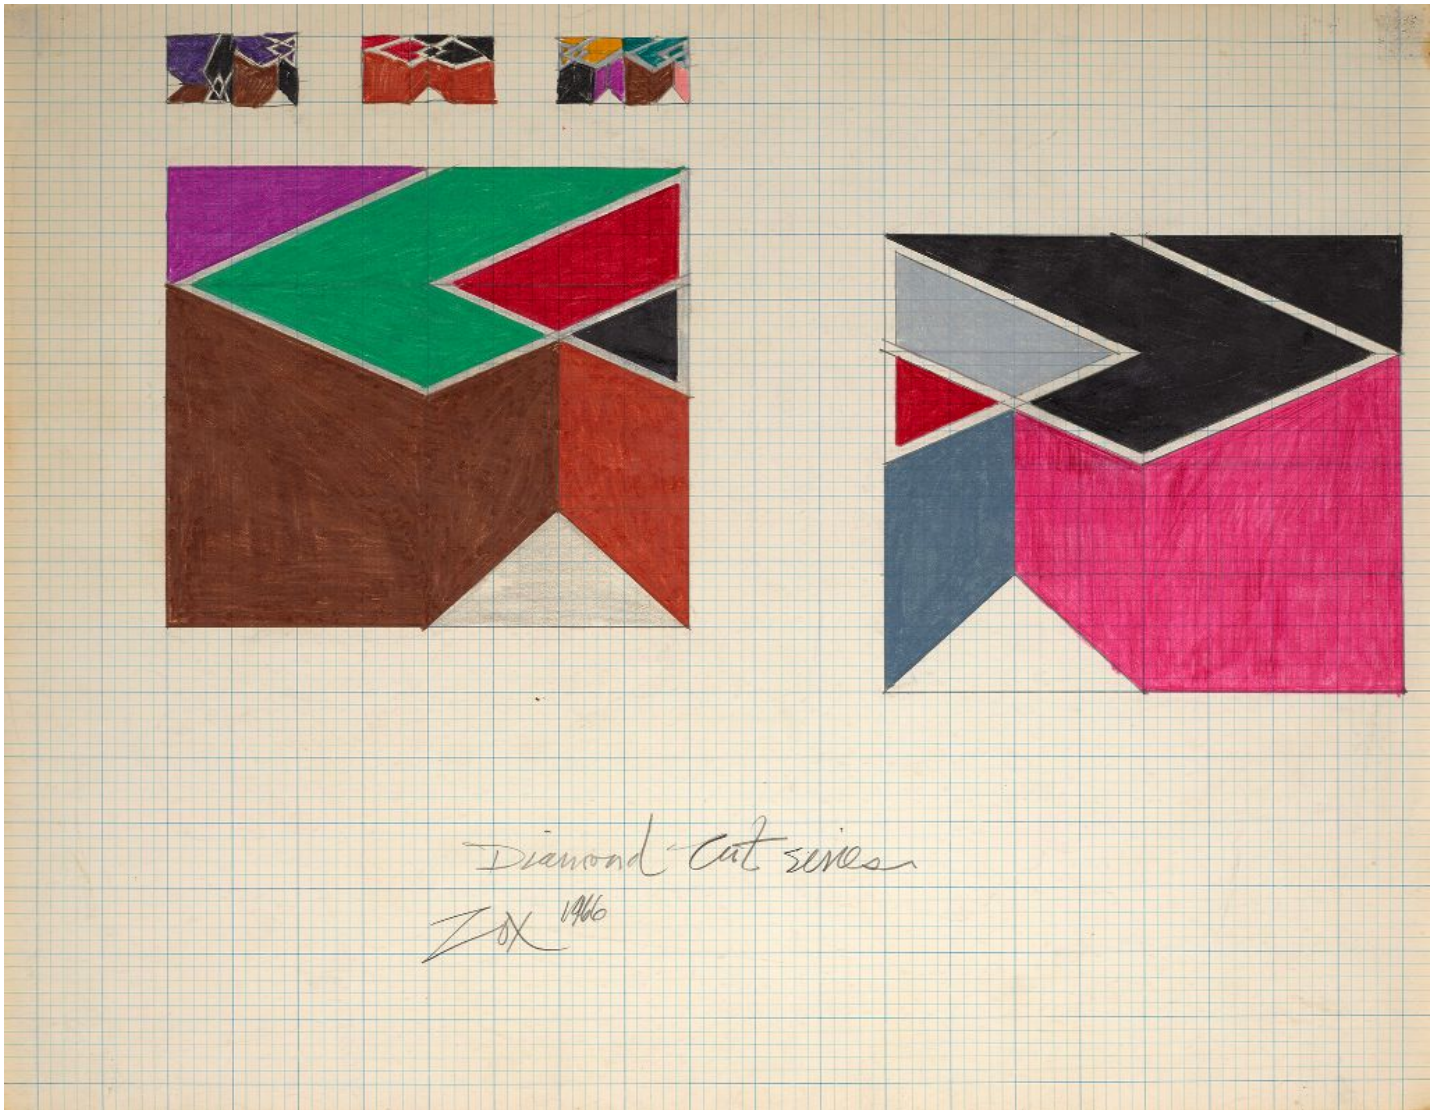

BERRY ■ CAMPBELL

Larry Zox, *Diamond Cut Series*, 1966
Colored Pencil & Graphite on Paper, 17 1/8 x 22 1/8 in. (43.5 x 56.2 cm)
ZOX-00129