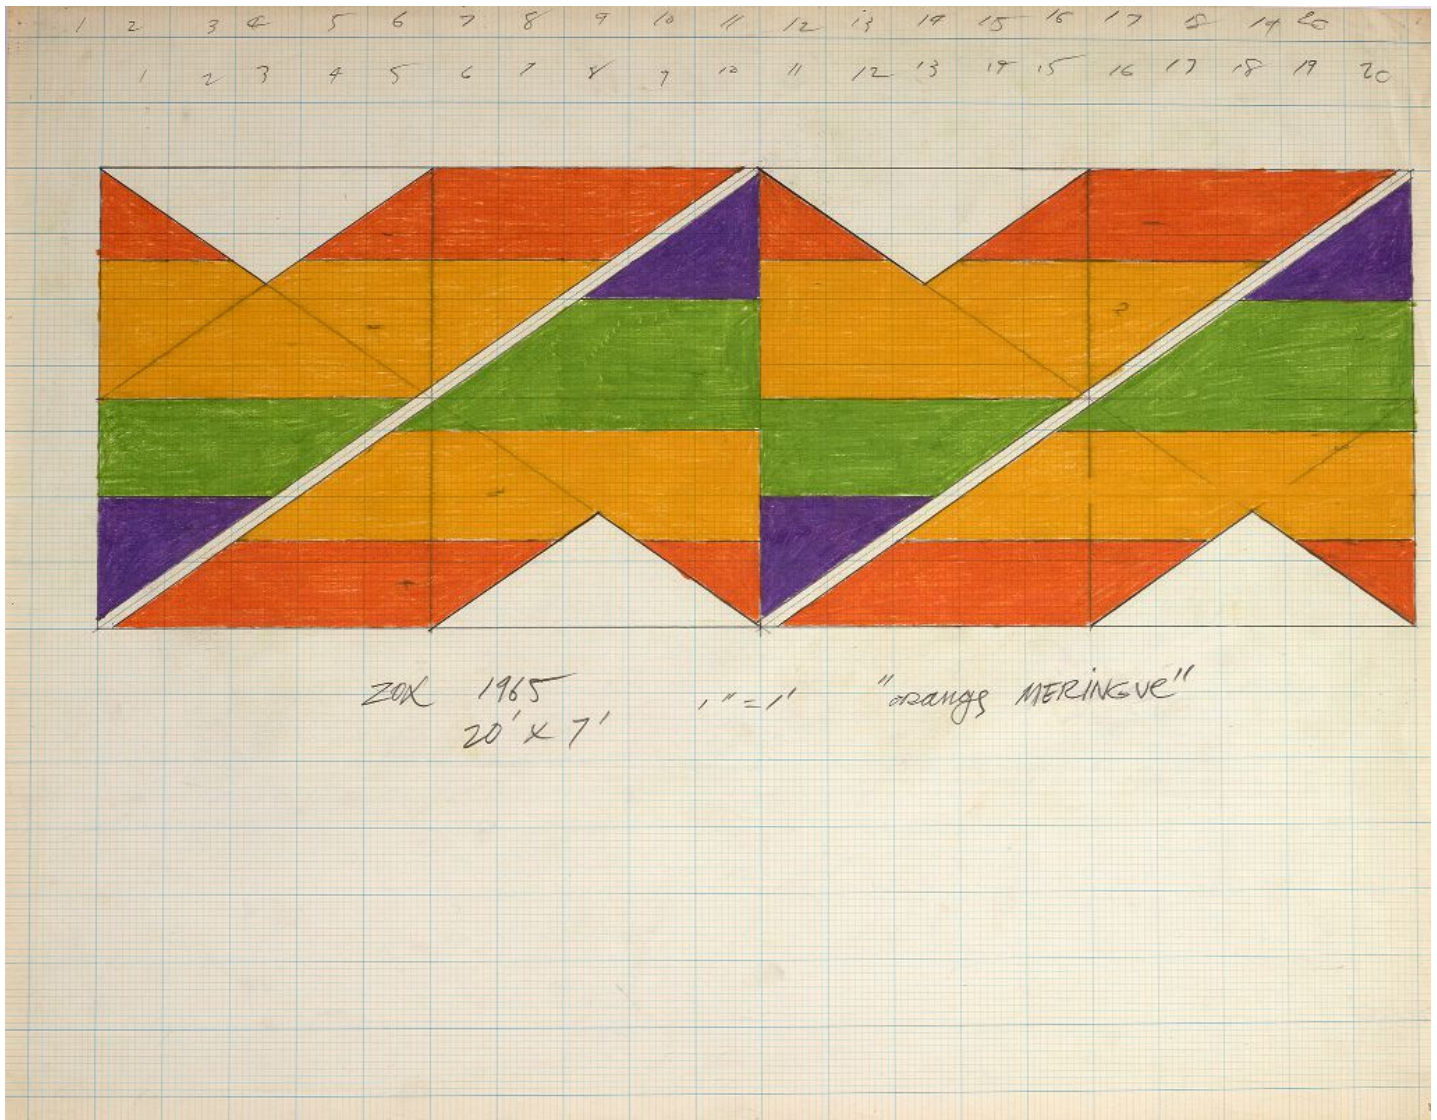

BERRY CAMPBELL

Larry Zox, *Orange Meringue*, 1965
Colored Pencil & Graphite on Paper, 17 1/8 x 22 1/8 in. (43.5 x 56.2 cm)
ZOX-00125