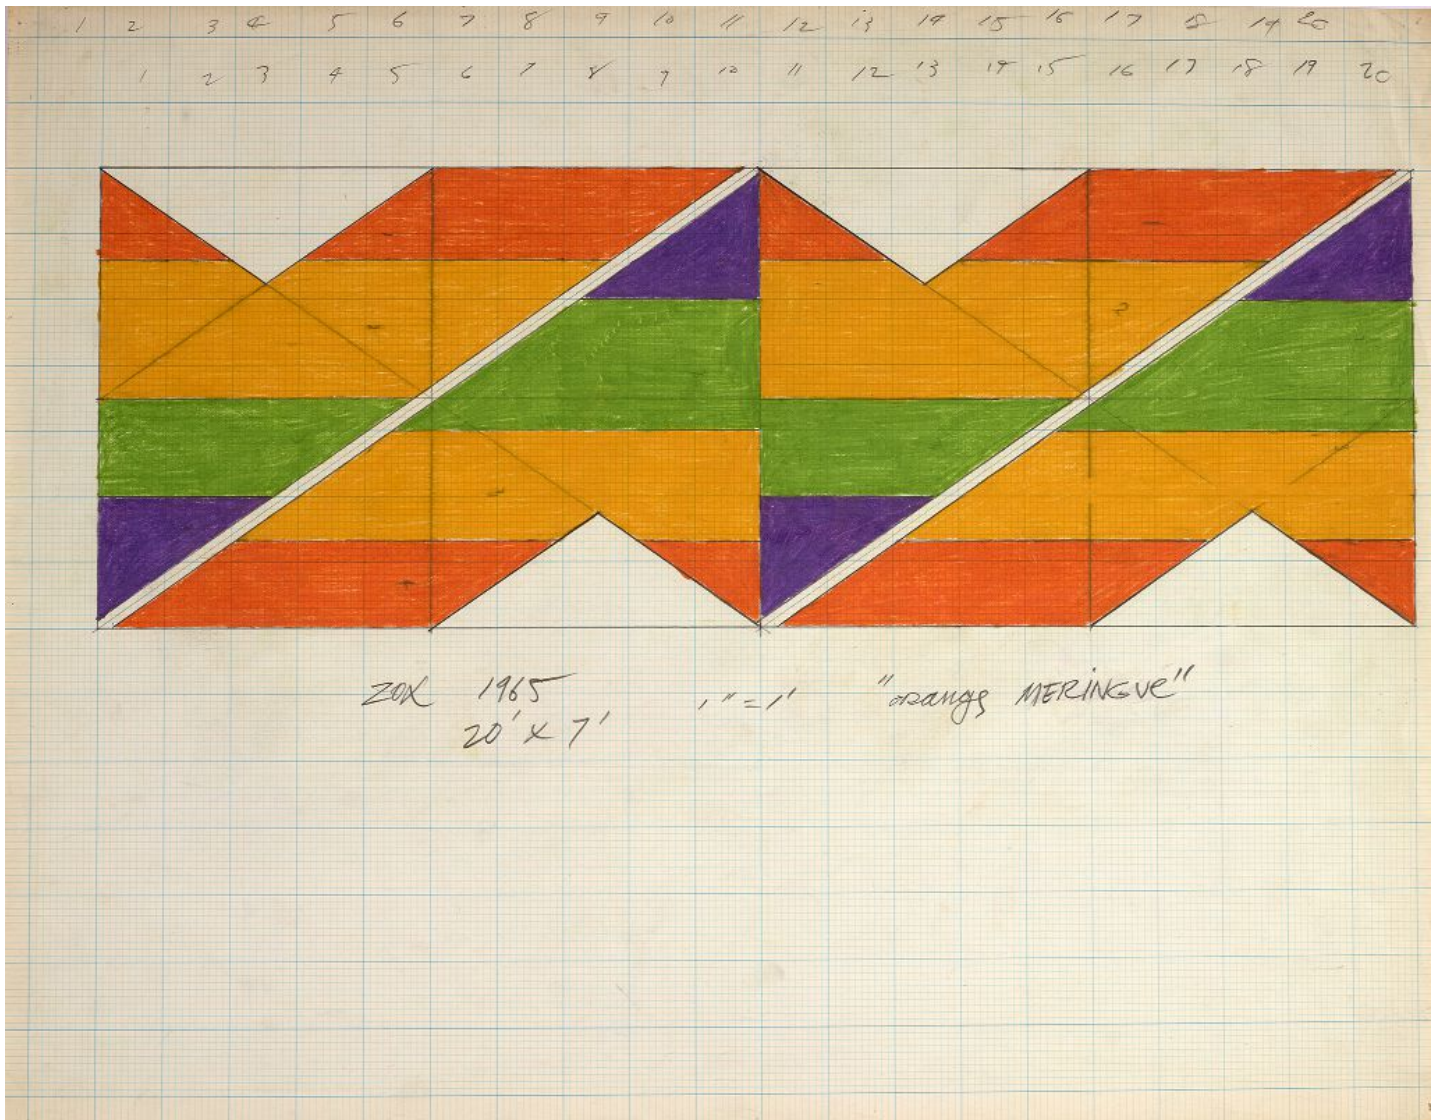

# BERRY CAMPBELL

Larry Zox, *Orange Meringue*, 1965  
Colored Pencil & Graphite on Paper, 17 1/8 x 22 1/8 in. (43.5 x 56.2 cm)  
ZOX-00125