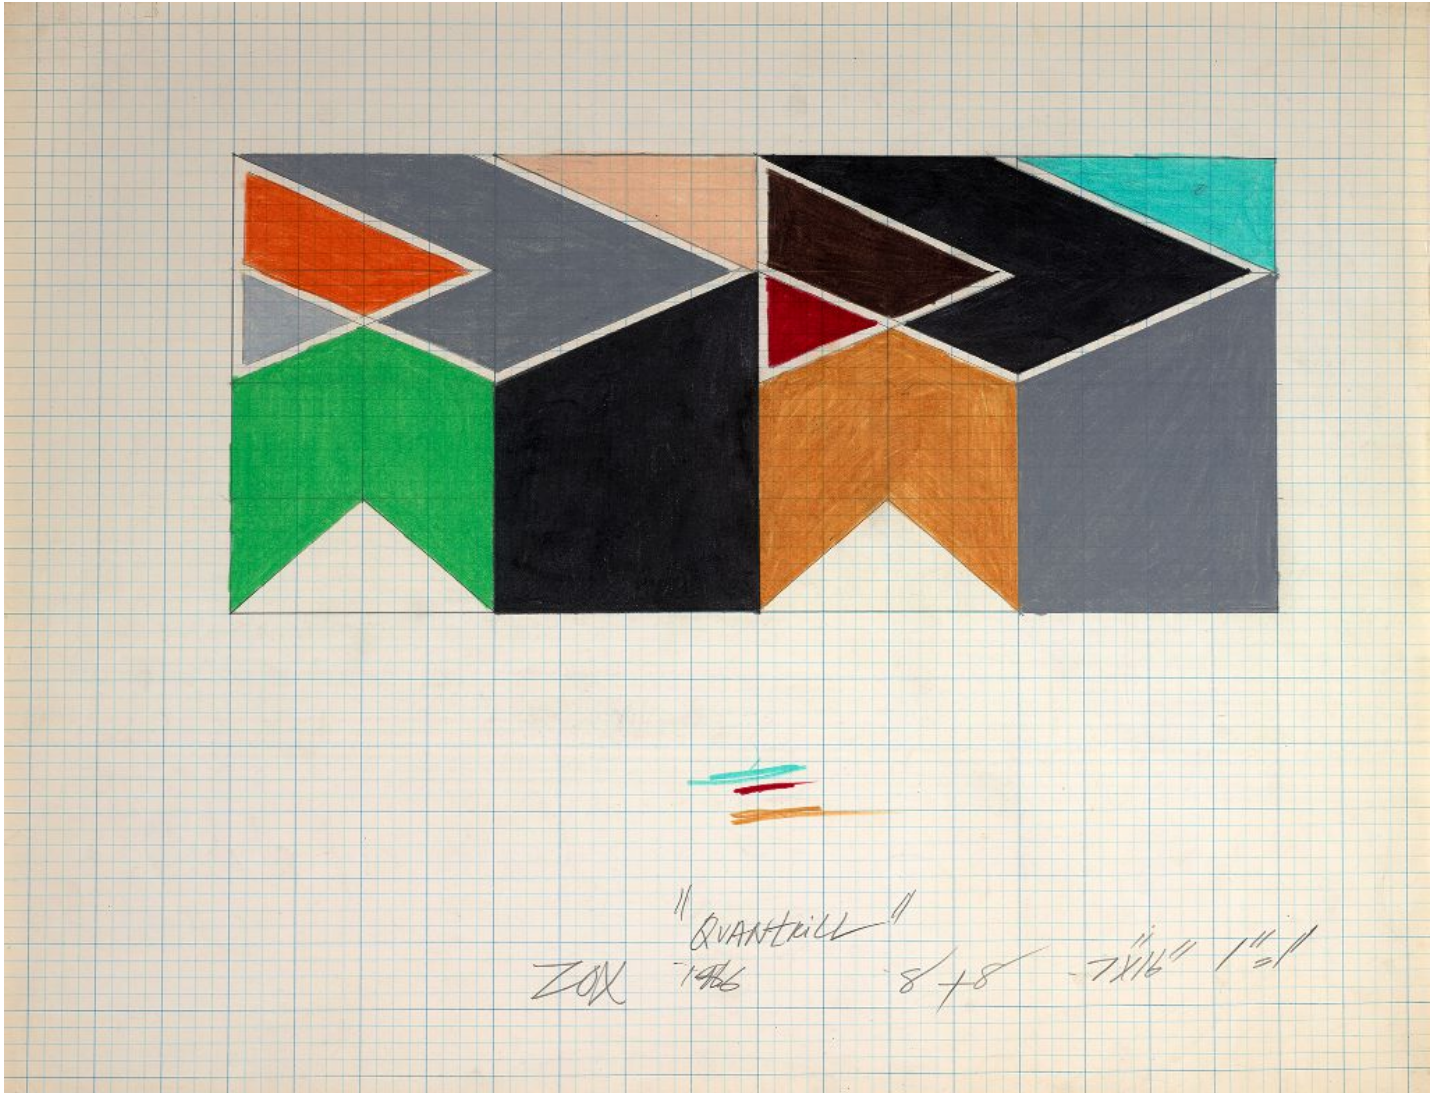

BERRY ■ CAMPBELL

Larry Zox, *Quantrill*, 1966
Colored Pencil & Graphite on Paper, 17 1/8 x 22 1/8 in. (43.5 x 56.2 cm)
ZOX-00110