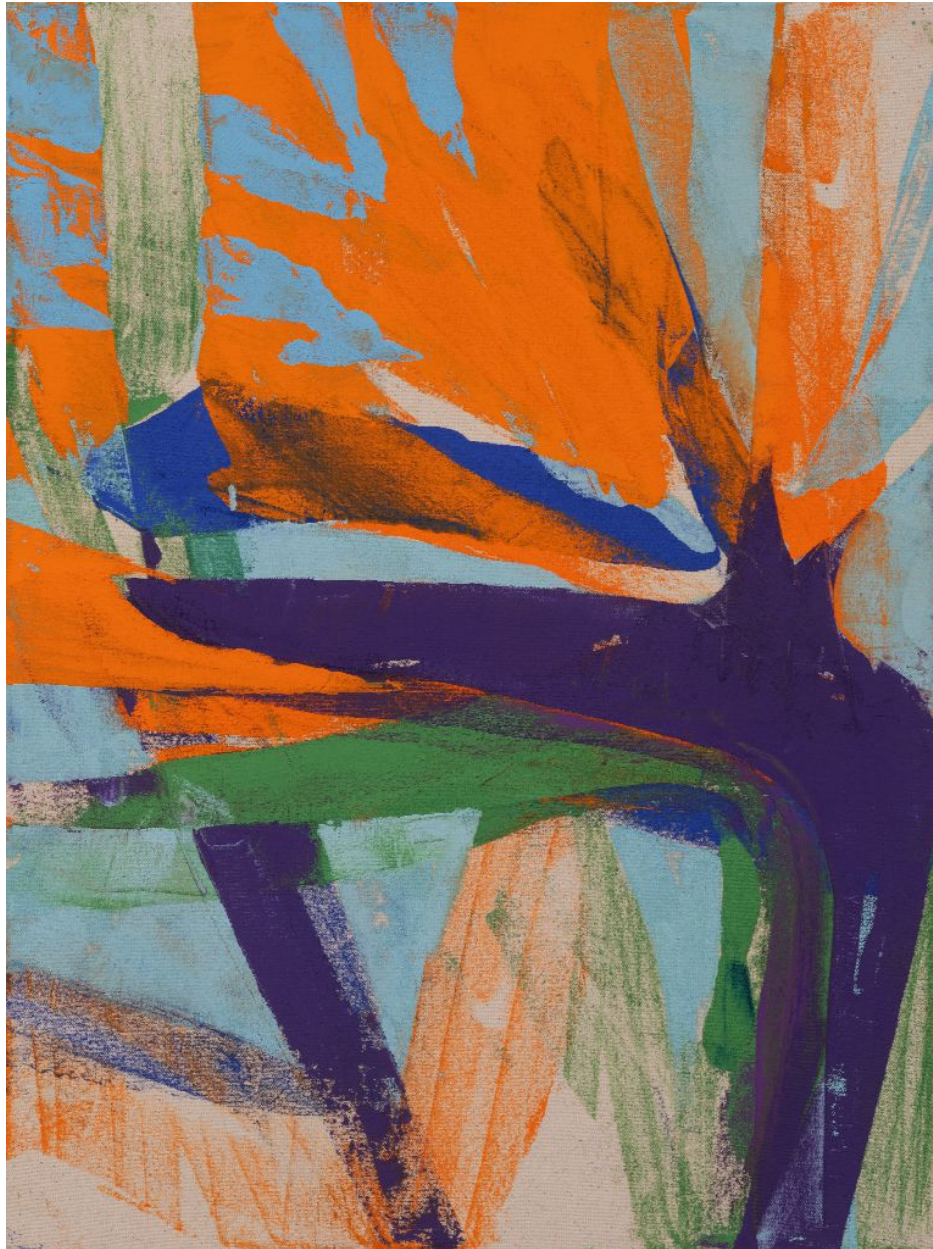

BERRY ■ CAMPBELL

Eric Dever, *Los Angeles*, 1962 | *SOLD*, 2019
Oil on canvas, 24 x 18 in. (61 x 45.7 cm)
DEV-00121