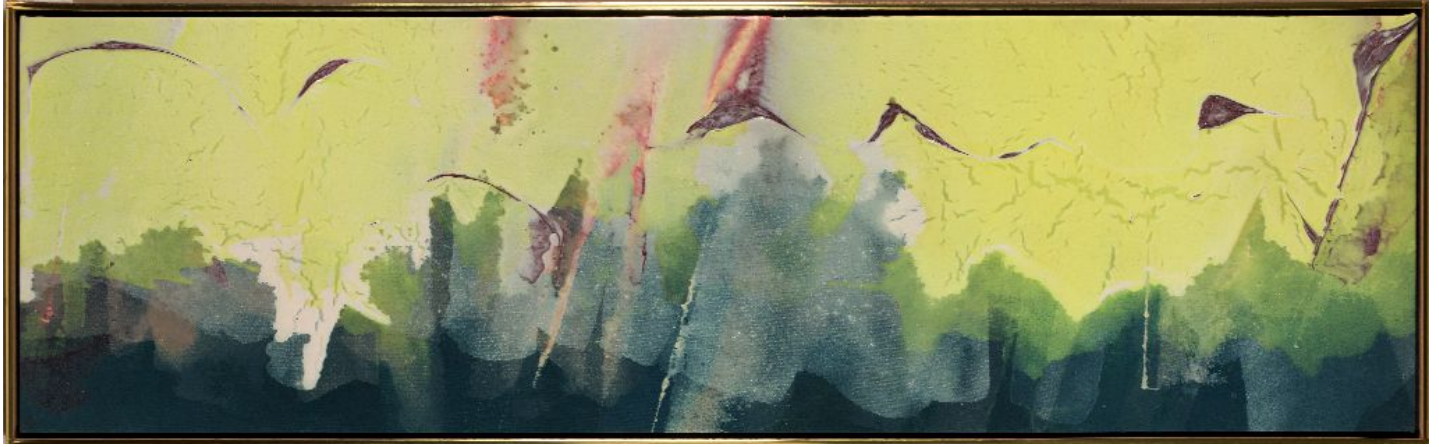

# BERRY ■ CAMPBELL

Walter Darby Bannard, *Sky Line*, 1981  
Acrylic on canvas, 59 x 18 in. (149.9 x 45.7 cm)  
BAN-00182