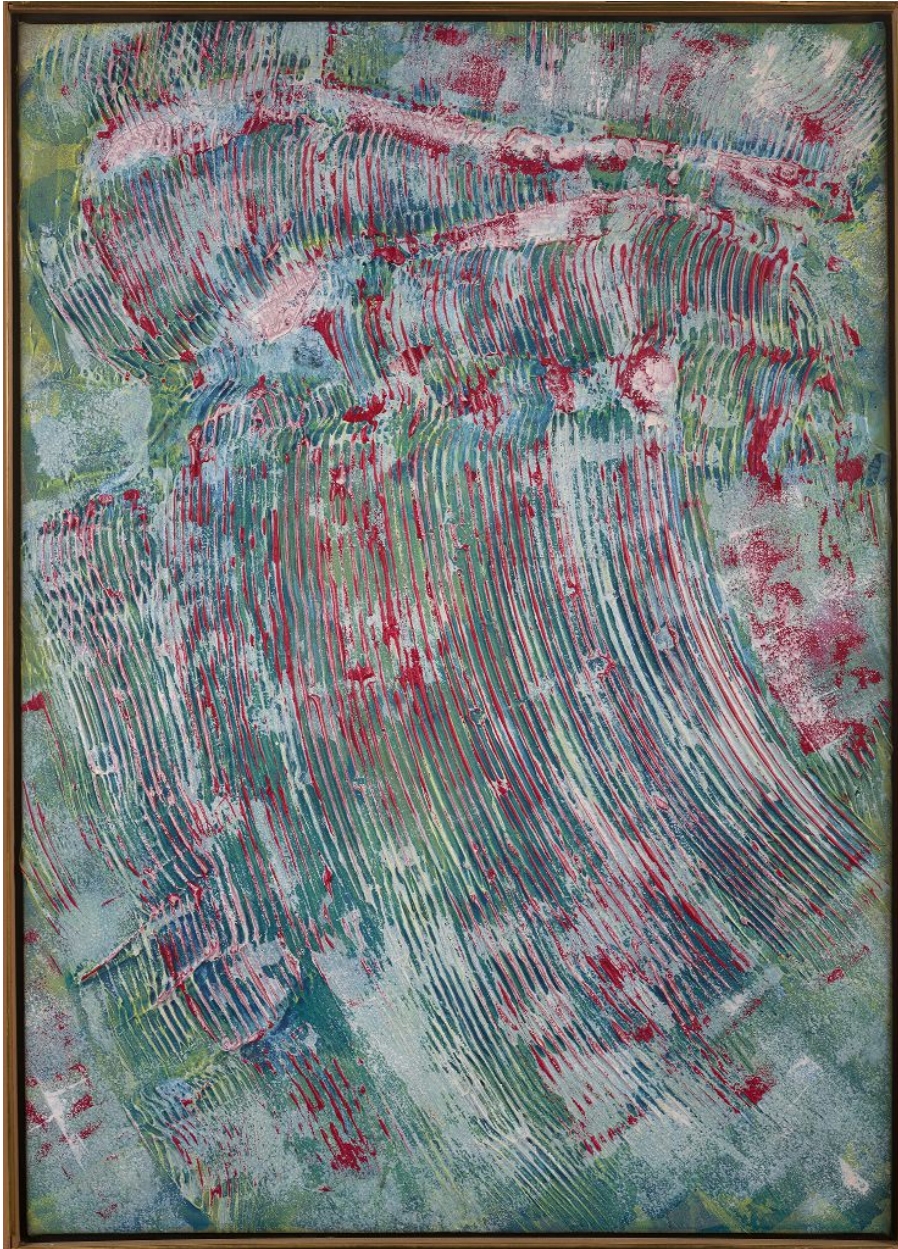

BERRY ■ CAMPBELL

Walter Darby Bannard, *Speed Queen*, 1985
Acrylic on canvas, 42 x 30 in. (106.7 x 76.2 cm)
BAN-00188