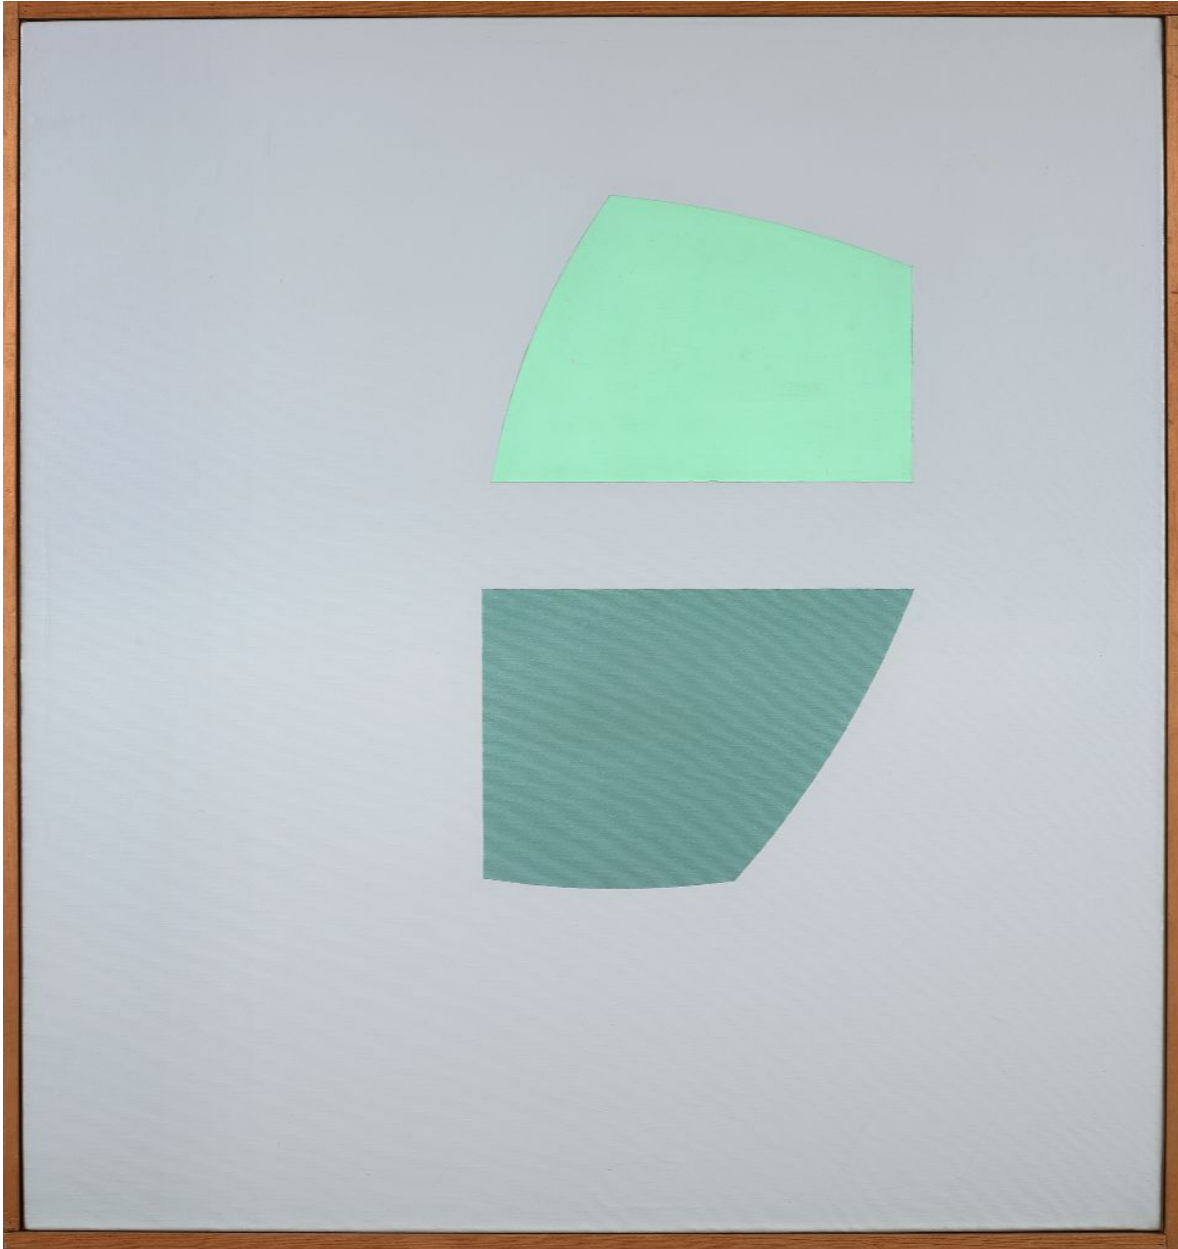

BERRY ■ CAMPBELL

Walter Darby Bannard, *The Shadow*, 1964
Alkyd resin on canvas, 33 3/4 x 31 3/4 in. (85.7 x 80.6 cm)
BAN-00184