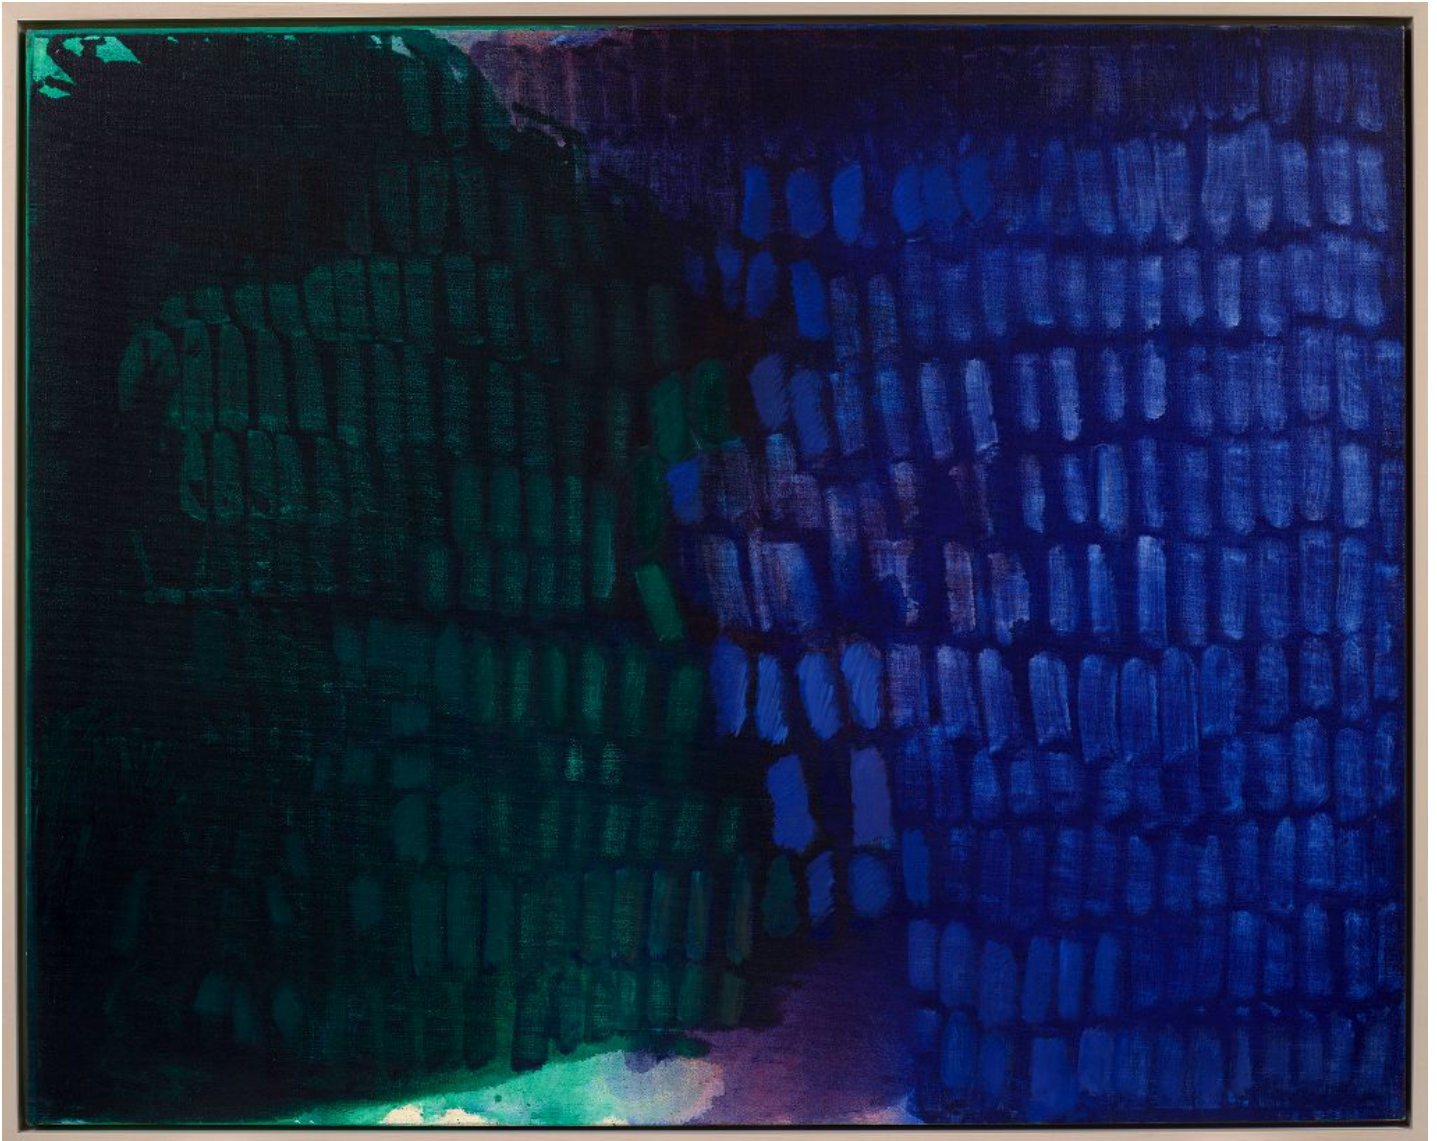

BERRY ■ CAMPBELL

Yvonne Thomas, *The Visit* | *SOLD*, 1963
Oil on canvas, 40 x 50 1/4 in. (101.6 x 127.6 cm)
THO-00010