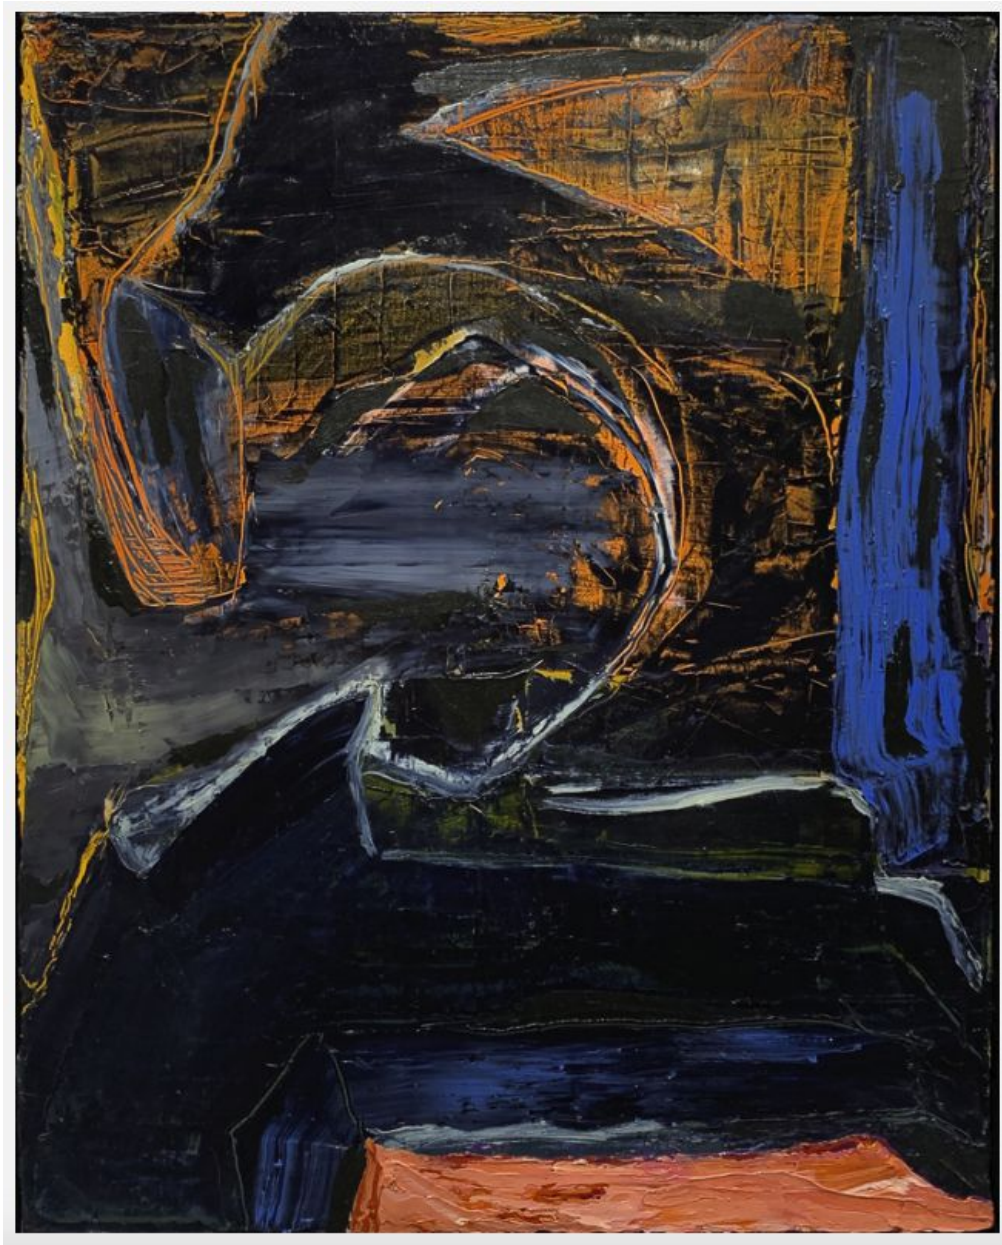

BERRY ■ CAMPBELL

Eli Slaydon, *Rogue Wave*, 2017
Oil on canvas, 20 x 11 in. (50.8 x 27.9 cm)
NYSSSLA-00001