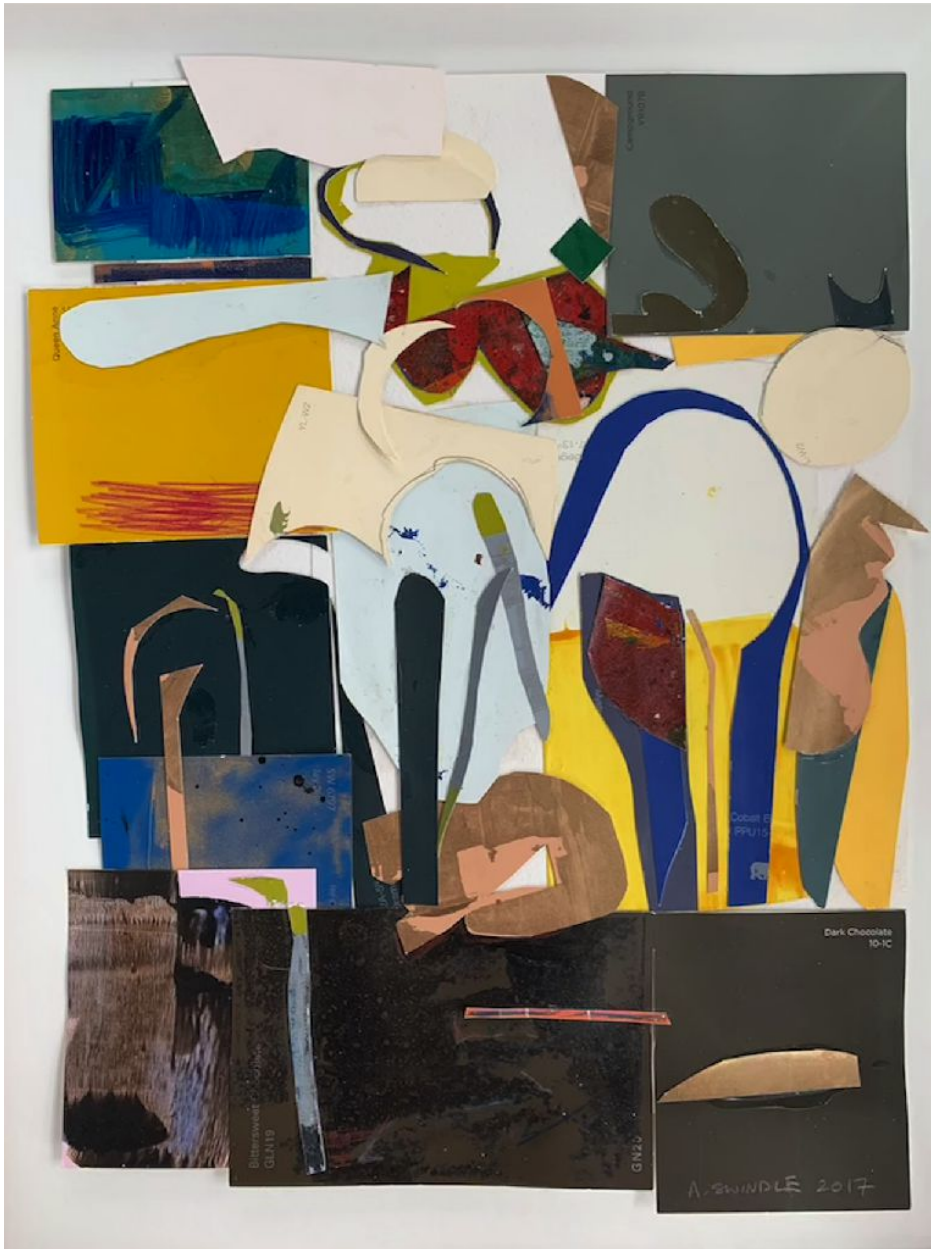

BERRY ■ CAMPBELL

Aaron Swindle, *Arch*, 2017
Collage, 13 1/2 x 10 3/8 in. (34.3 x 26.4 cm)
NYSSSWI-00001