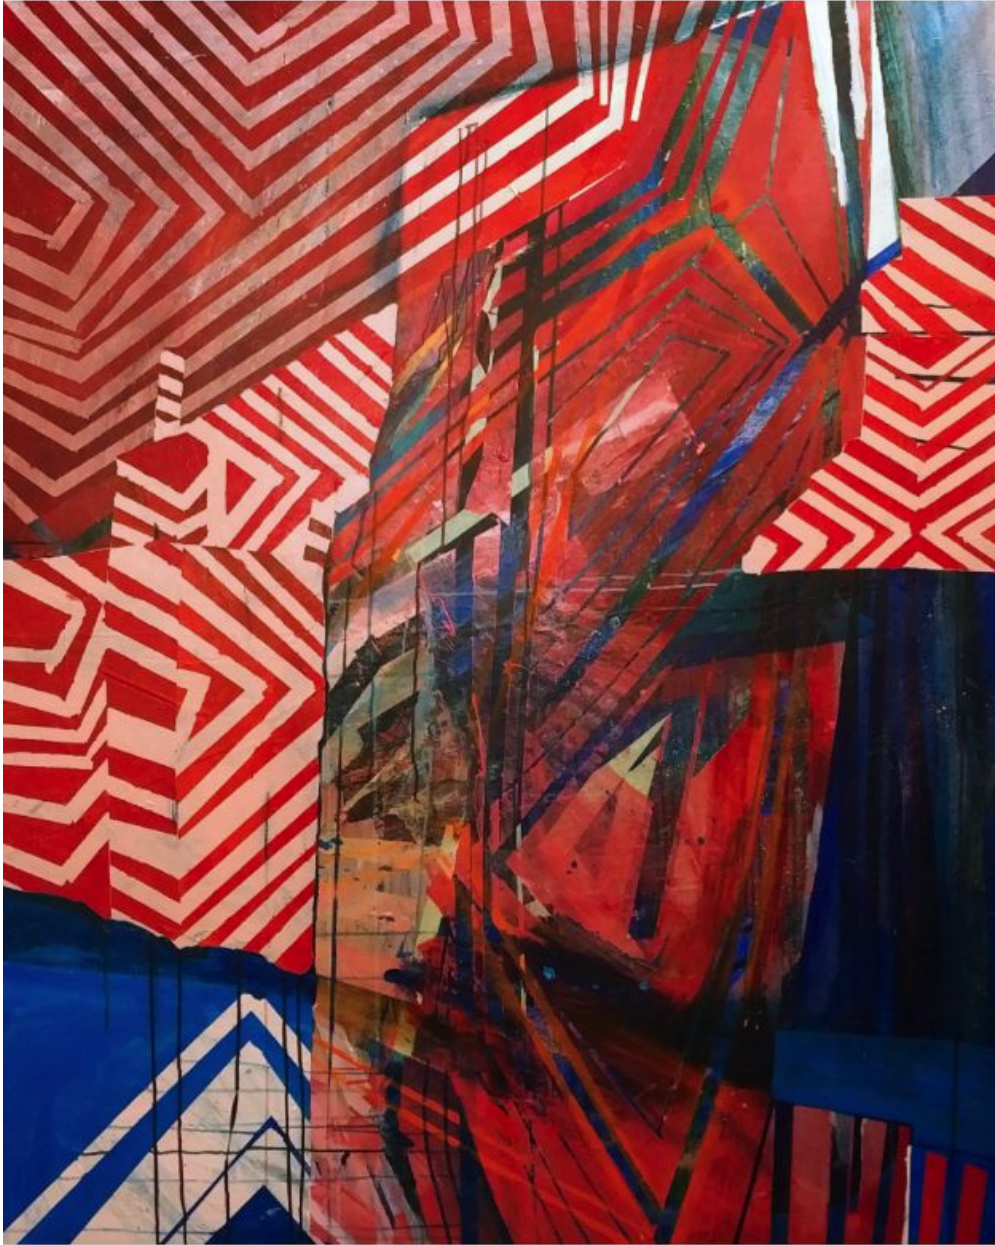

# BERRY ■ CAMPBELL

Jenny Hager, *One Legged Panther*, 2018  
Oil on canvas, 60 x 48 x 1 3/8 in. (152.4 x 121.9 x 3.5 cm)  
NYSSHAG-00001