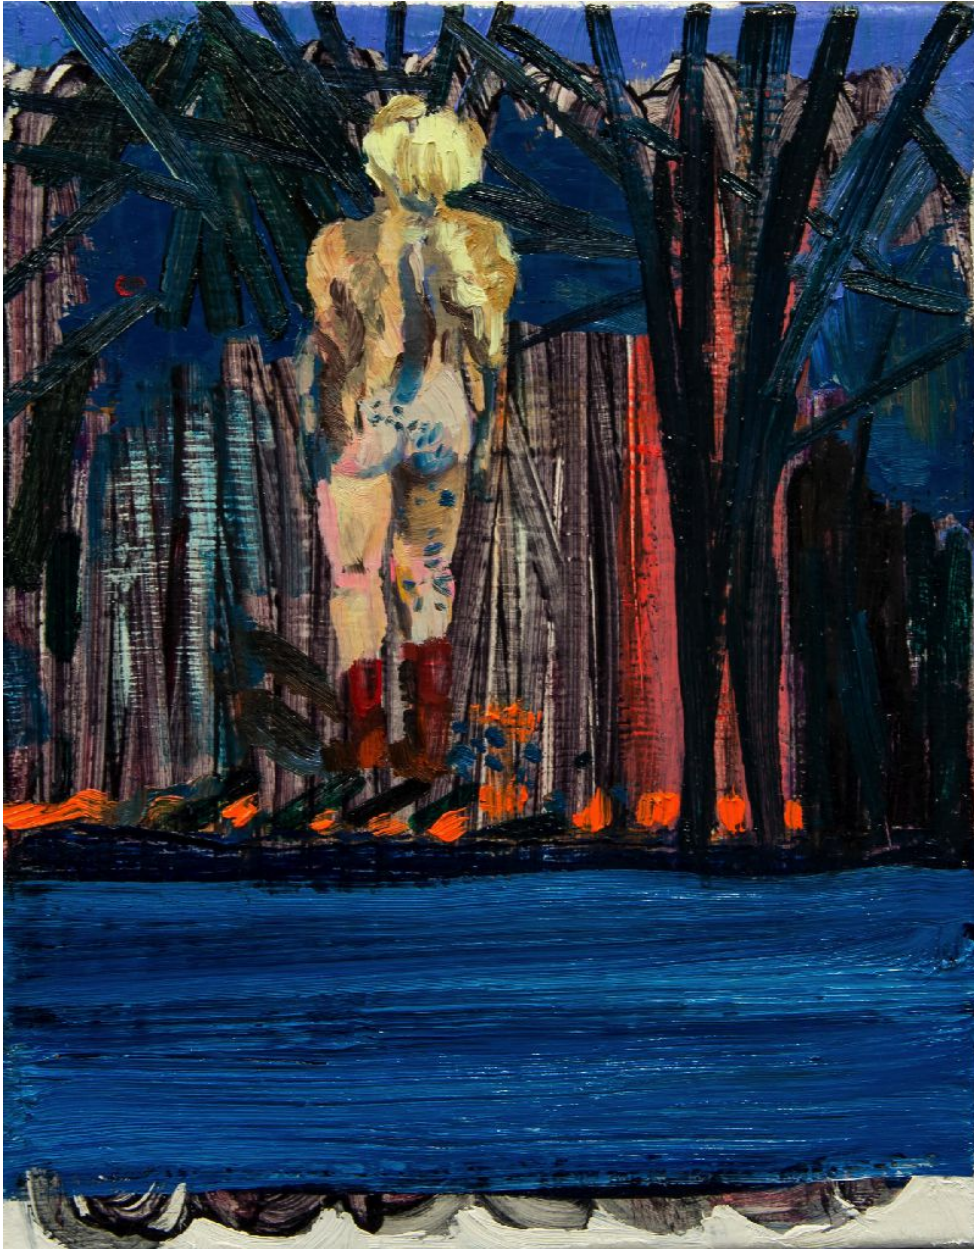

BERRY ■ CAMPBELL

Marie Peter-Toltz, *New World*, 2016-17
Oil on linen, 12 x 9 in. (30.5 x 22.9 cm)
NYSSPET-00001