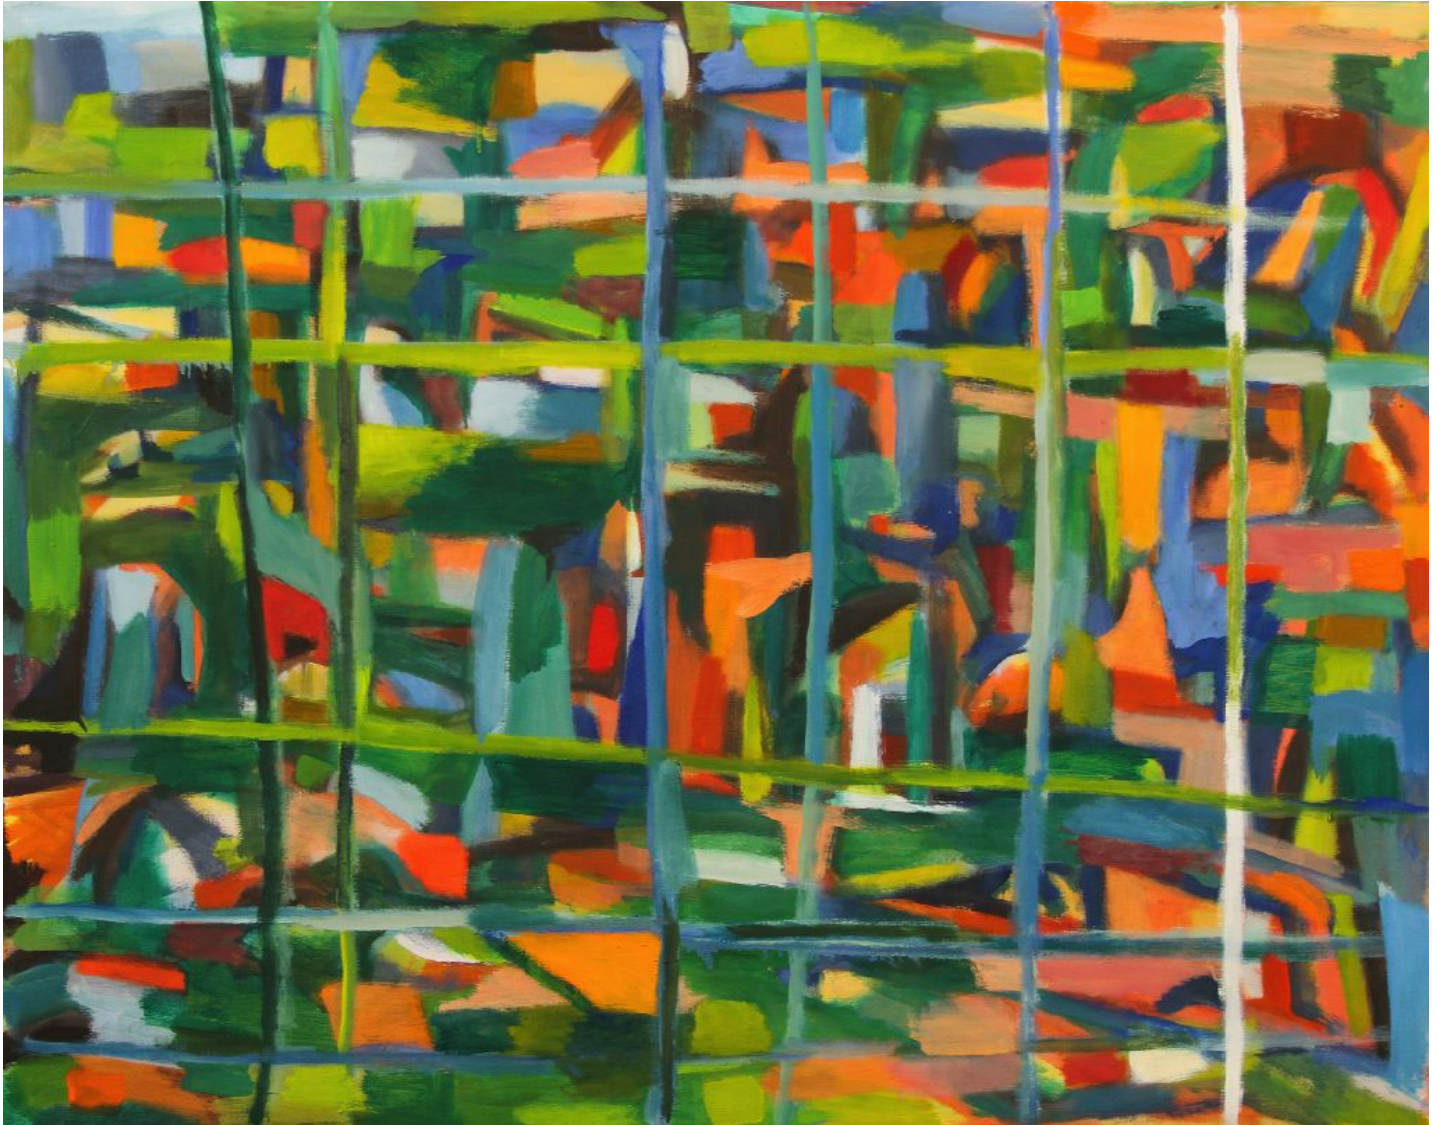

# BERRY ■ CAMPBELL

Hearne Pardee, *Singapore*, 2019  
Oil on linen, 30 1/4 x 37 3/4 in. (76.8 x 95.9 cm)  
NYSSPAR-00001