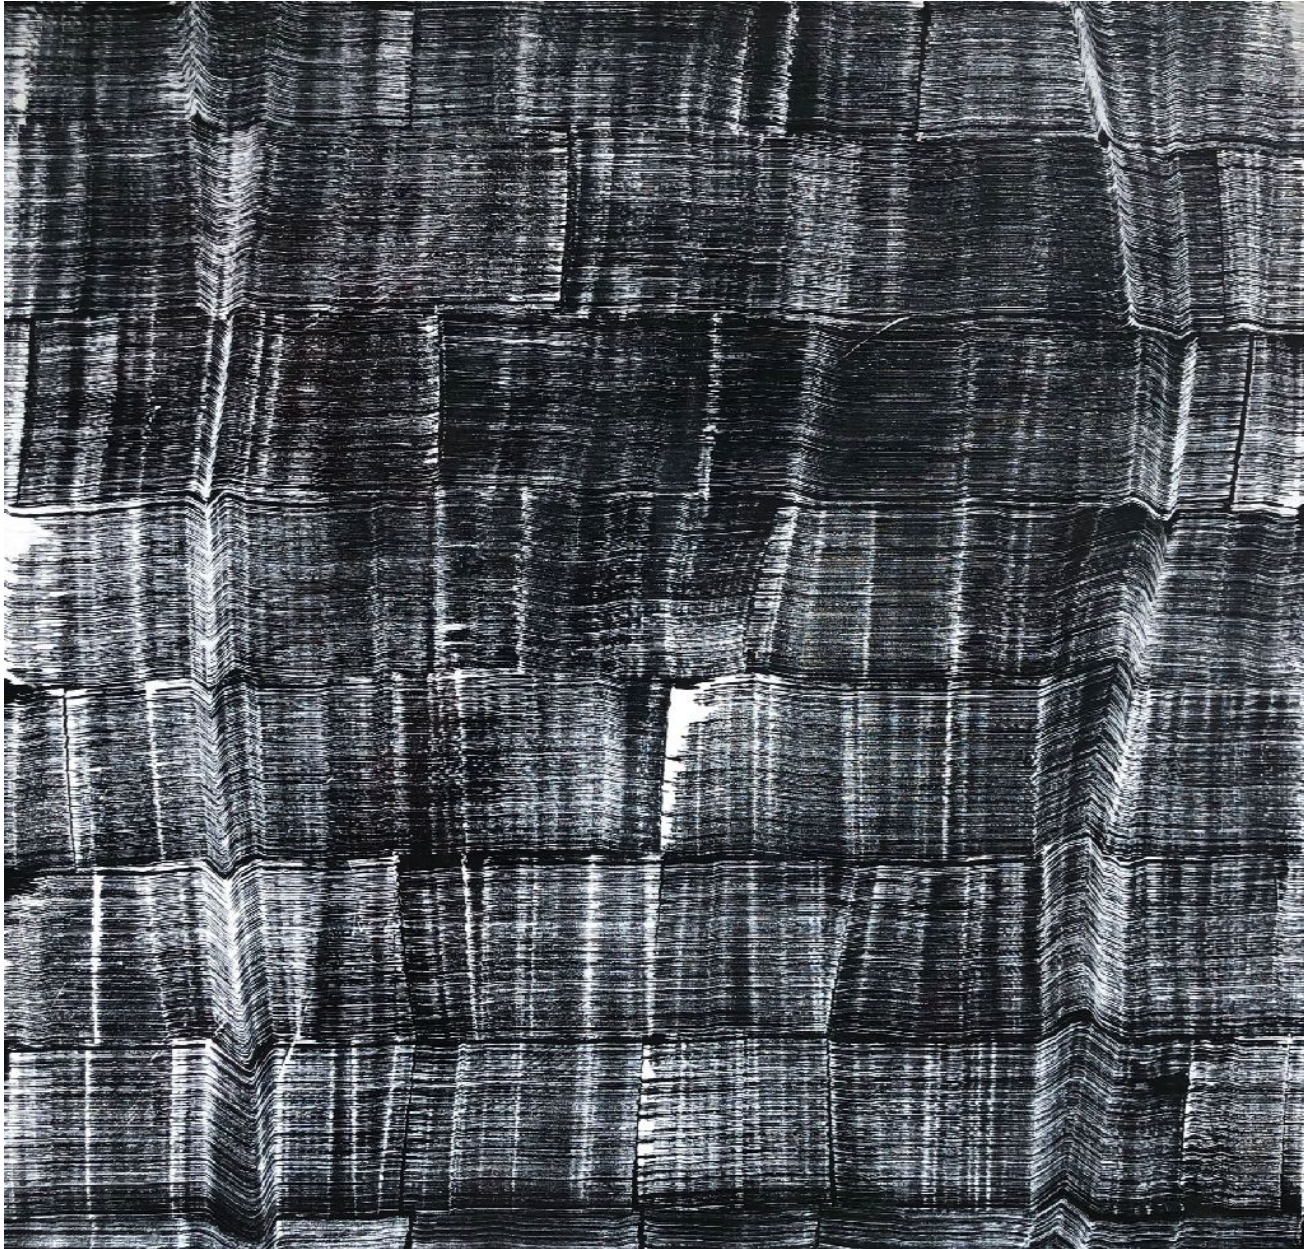

BERRY ■ CAMPBELL

Sarah Blaustein, *Casa Linga A-5*, 2019
Ink and acrylic on canvas, 44 x 46 in. (111.8 x 116.8 cm)
NYSSBLA-00001