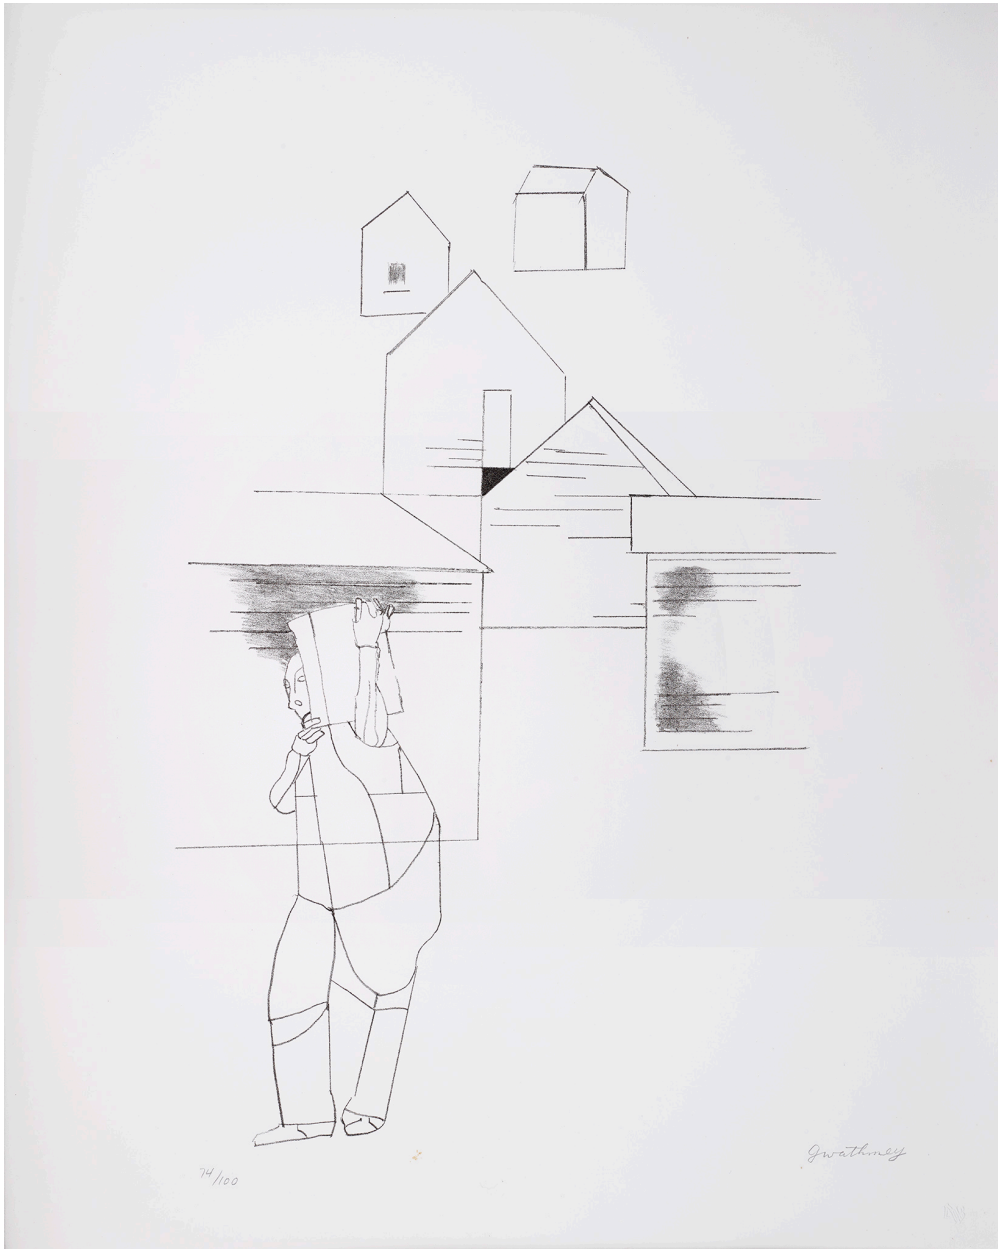

BERRY ■ CAMPBELL

Robert Gwathmey, *Portrait with Box*
Lithograph on paper, 22 x 27 in. (55.9 x 68.6 cm)
GWA-00001