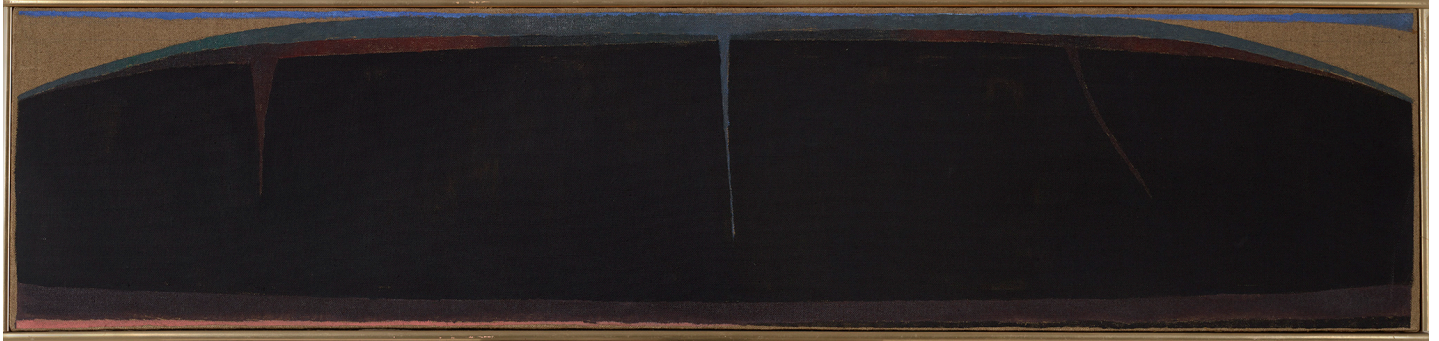

BERRY ■ CAMPBELL

Stanley Boxer, *Lafayette Cast*, 1972
Oil on canvas, 10 x 44 in. (25.4 x 111.8 cm)
BOX-00097