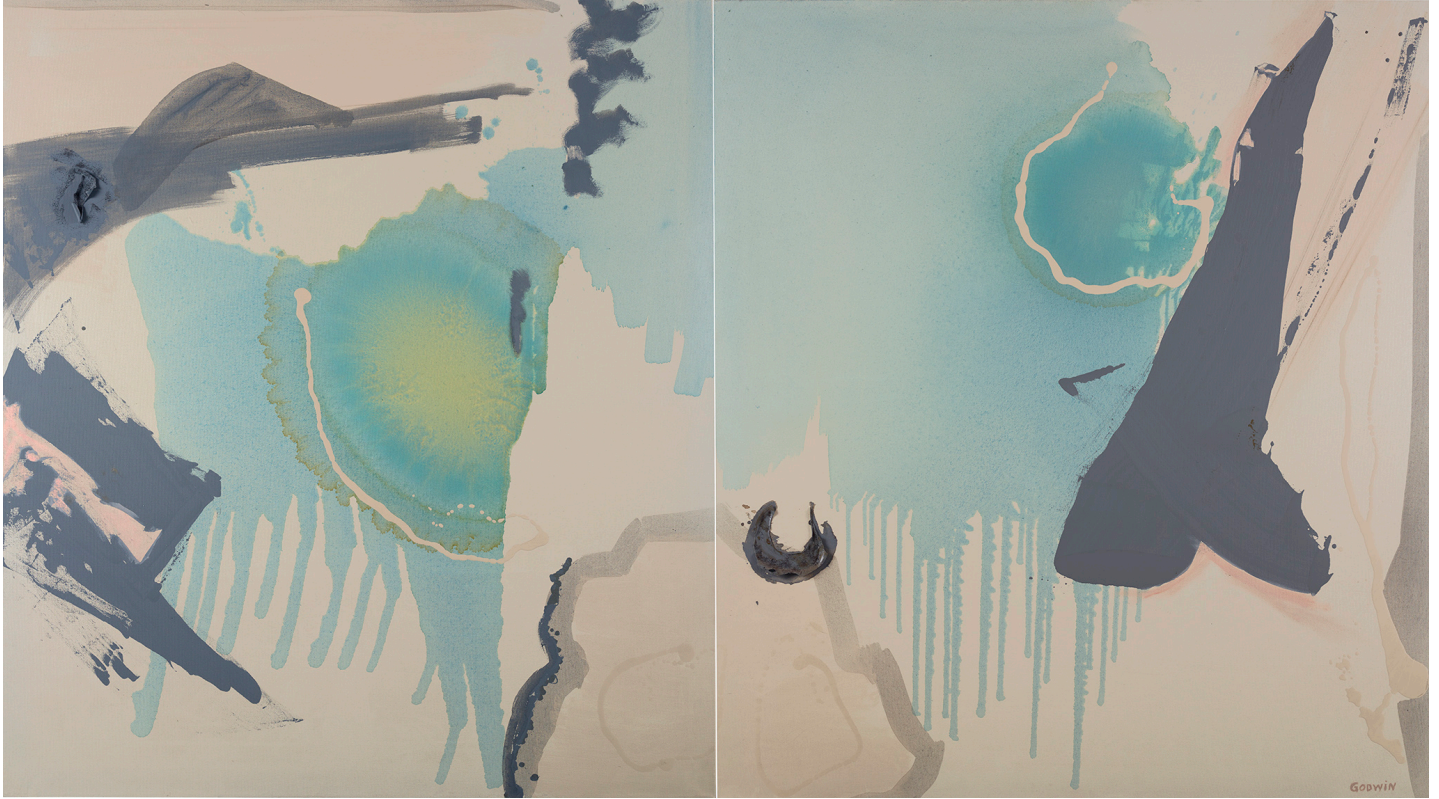

BERRY ■ CAMPBELL

Judith Godwin, *Gentle Giant*, 1998
Oil on canvas, 54 1/8 x 96 in. (137.5 x 243.8 cm)
GOD-00066