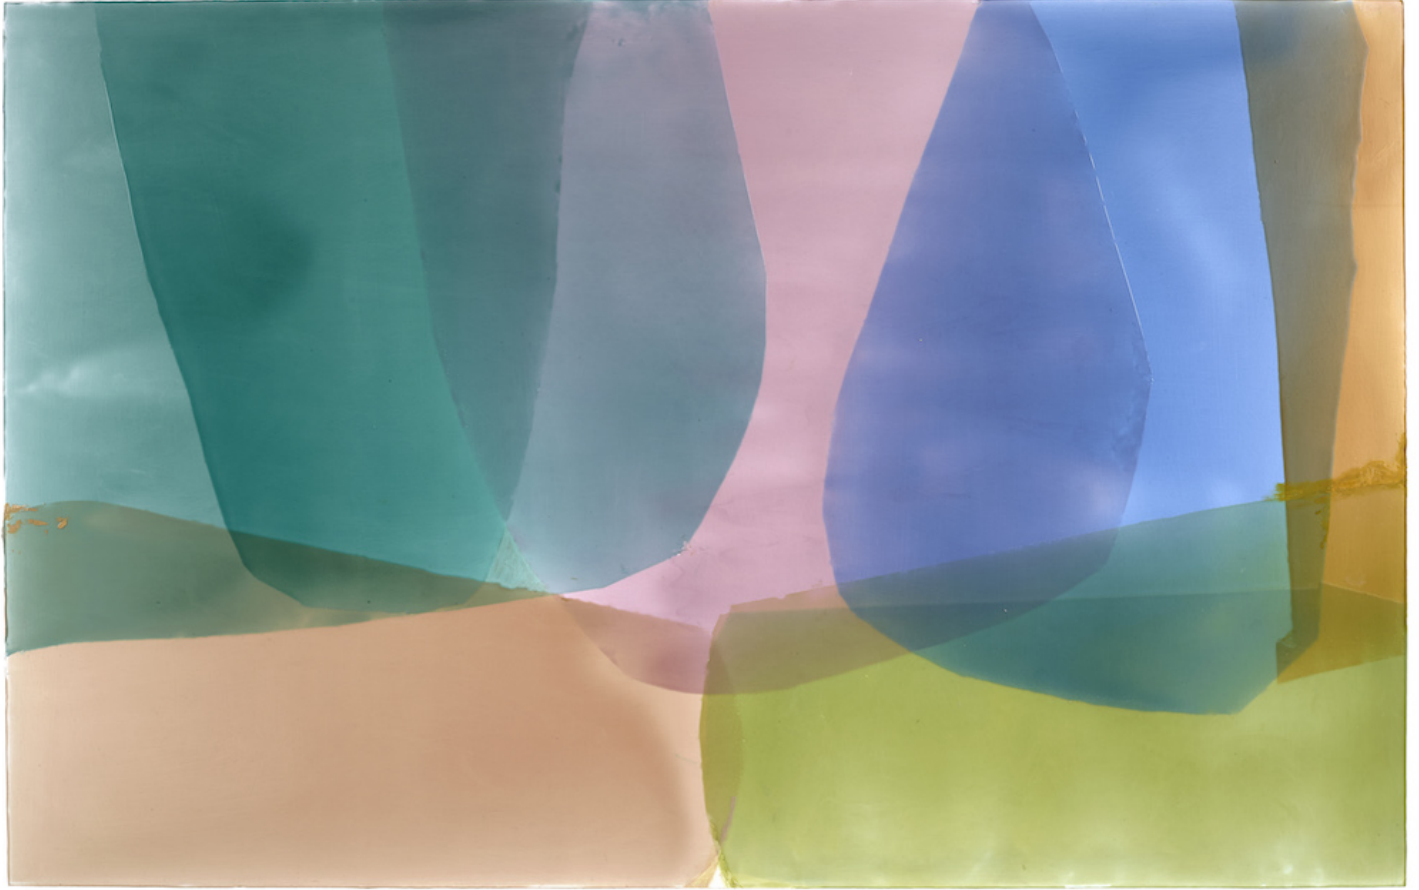

BERRY ■ CAMPBELL

Jill Nathanson, *Pivot Chord* | *SOLD*, 2018

Acrylic and polymers with oil on panel, 41 1/2 x 66 in. (105.4 x 167.6 cm)

NAT-00097