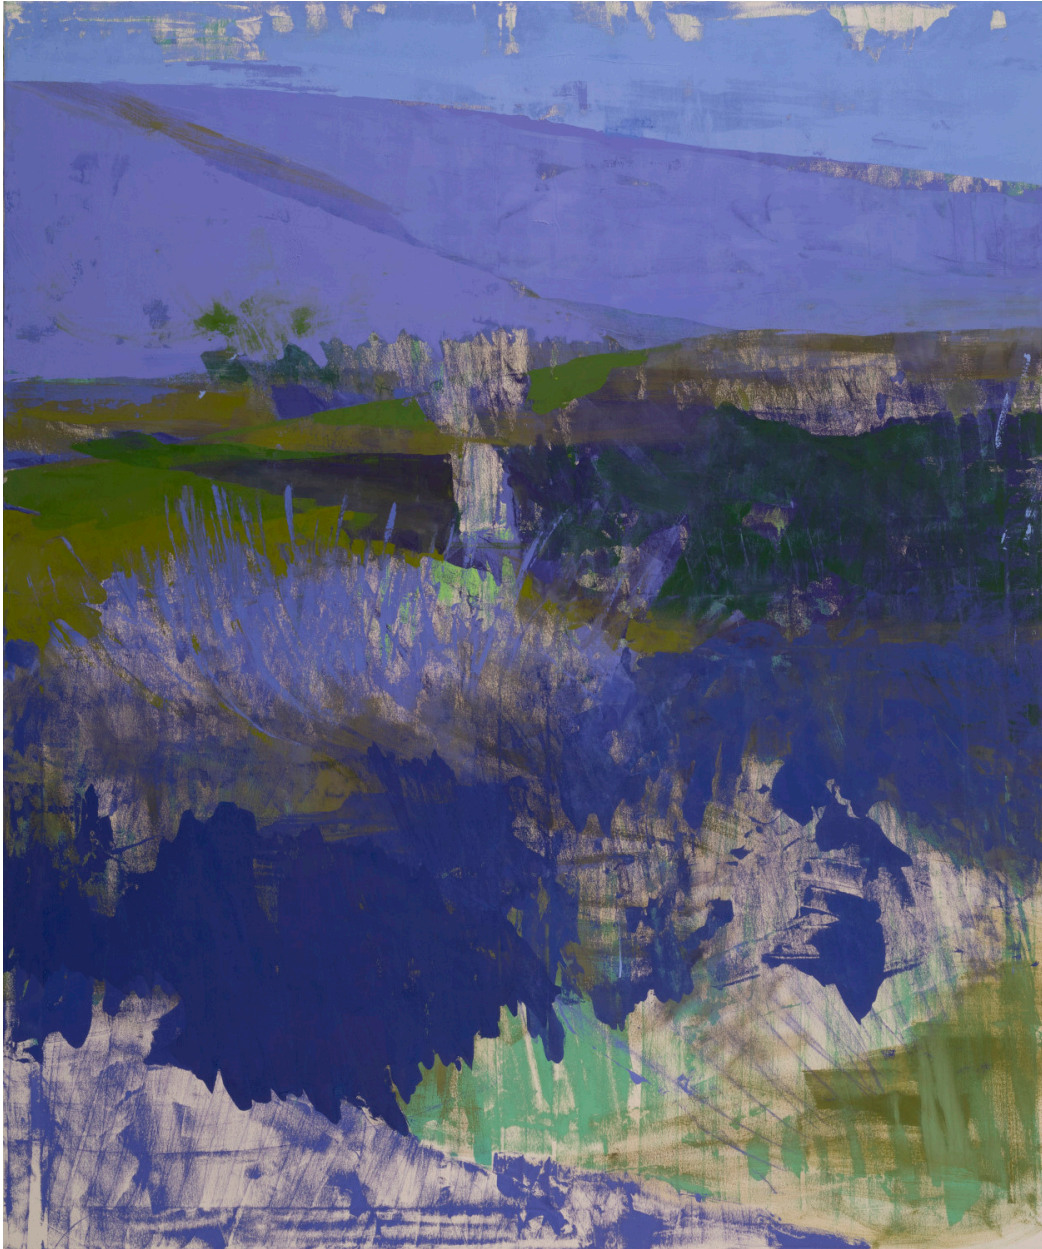

# BERRY ■ CAMPBELL

Eric Dever, *July 16th, Lavender Pilgrimage*, 2018  
Oil on canvas, 72 x 60 in. (182.9 x 152.4 cm)  
DEV-00107