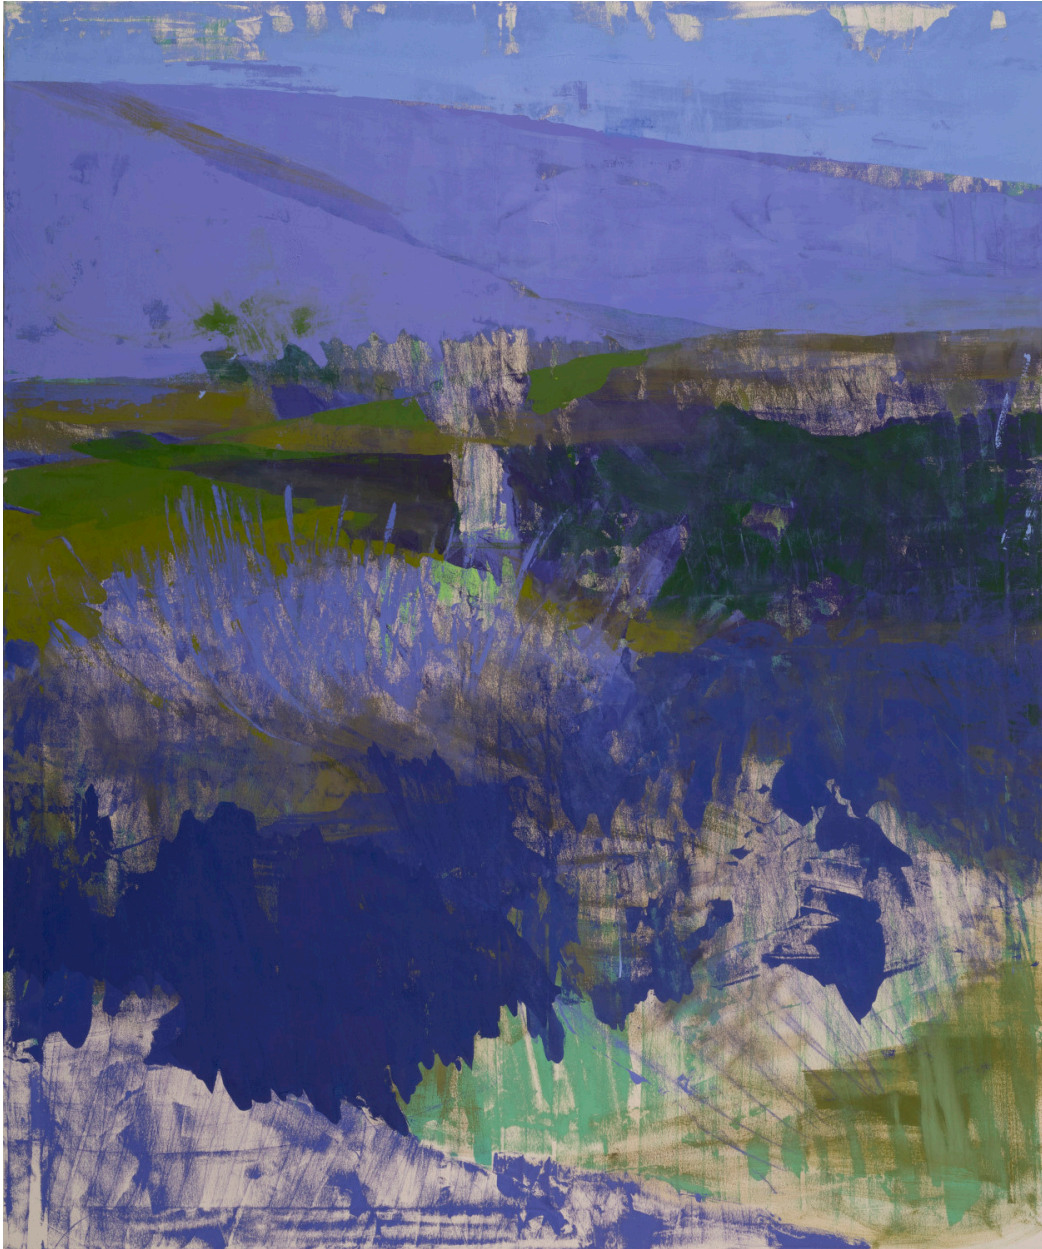

BERRY ■ CAMPBELL

Eric Dever, *July 16th, Lavender Pilgrimage* | SOLD, 2018
Oil on canvas, 72 x 60 in. (182.9 x 152.4 cm)
DEV-00107