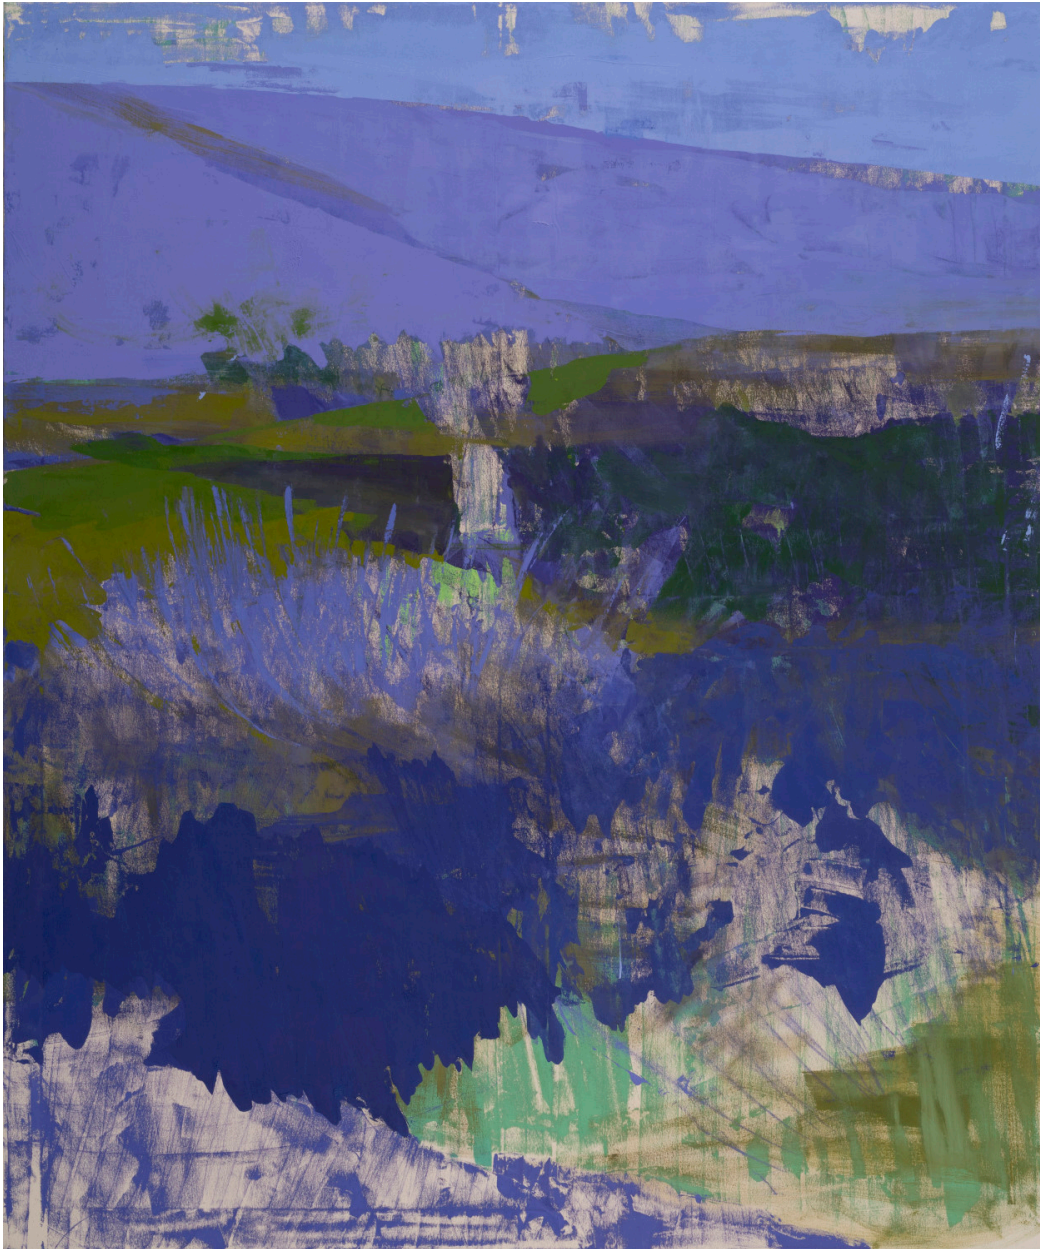

BERRY ■ CAMPBELL

Eric Dever, *July 16th, Lavender Pilgrimage* | SOLD, 2018
Oil on canvas, 72 x 60 in. (182.9 x 152.4 cm)
DEV-00107