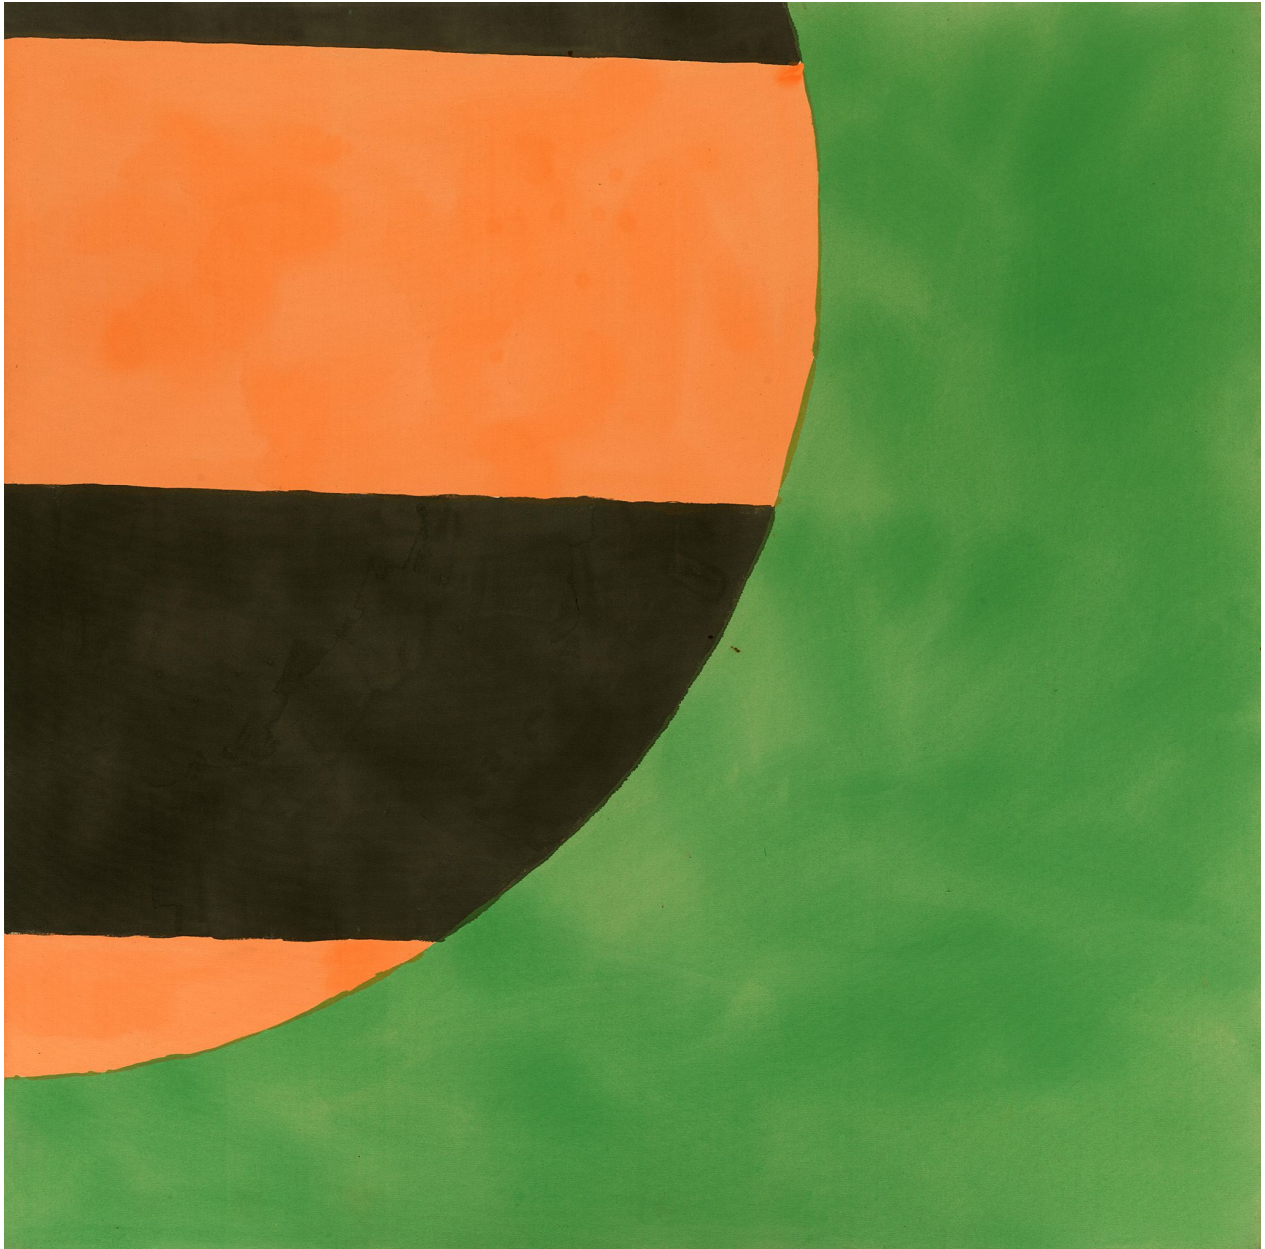

BERRY ■ CAMPBELL

Edward Avedisian, *The Monkey Clu*, 1963
Liquitex on canvas, 68 x 68 in. (172.7 x 172.7 cm)
AVE-00031