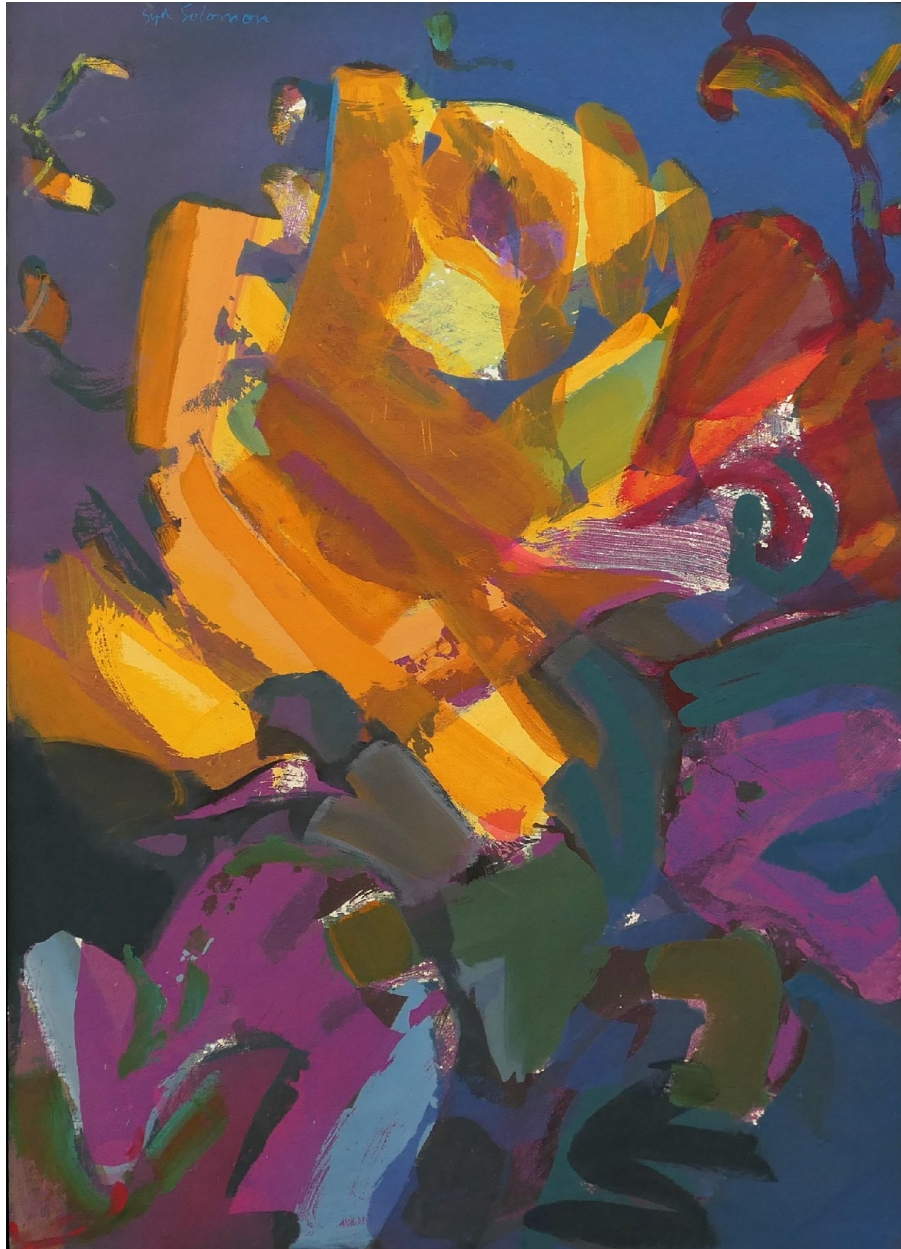

BERRY ■ CAMPBELL

Syd Solomon, *Yellowrole* | *SOLD*, 1978
Acrylic and aerosol enamel on canvas board, 43 1/2 x 31
1/4 in. (110.5 x 79.4 cm)
SOL-00161