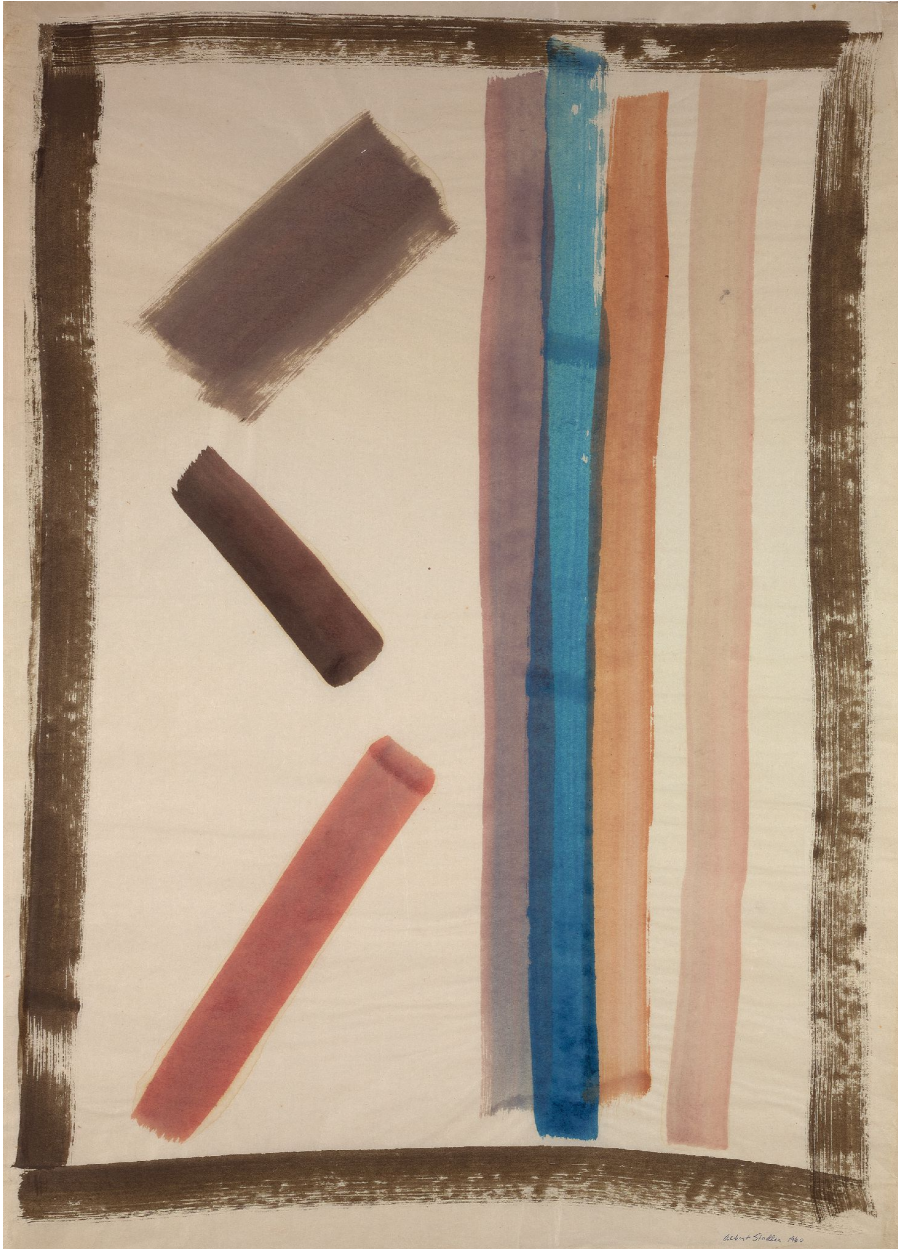

BERRY ■ CAMPBELL

Albert Stadler, *Untitled (blue stripe)*, 1960
Acrylic on paper, 40 1/2 x 30 1/2 in. (102.9 x 77.5 cm)
STA-00005