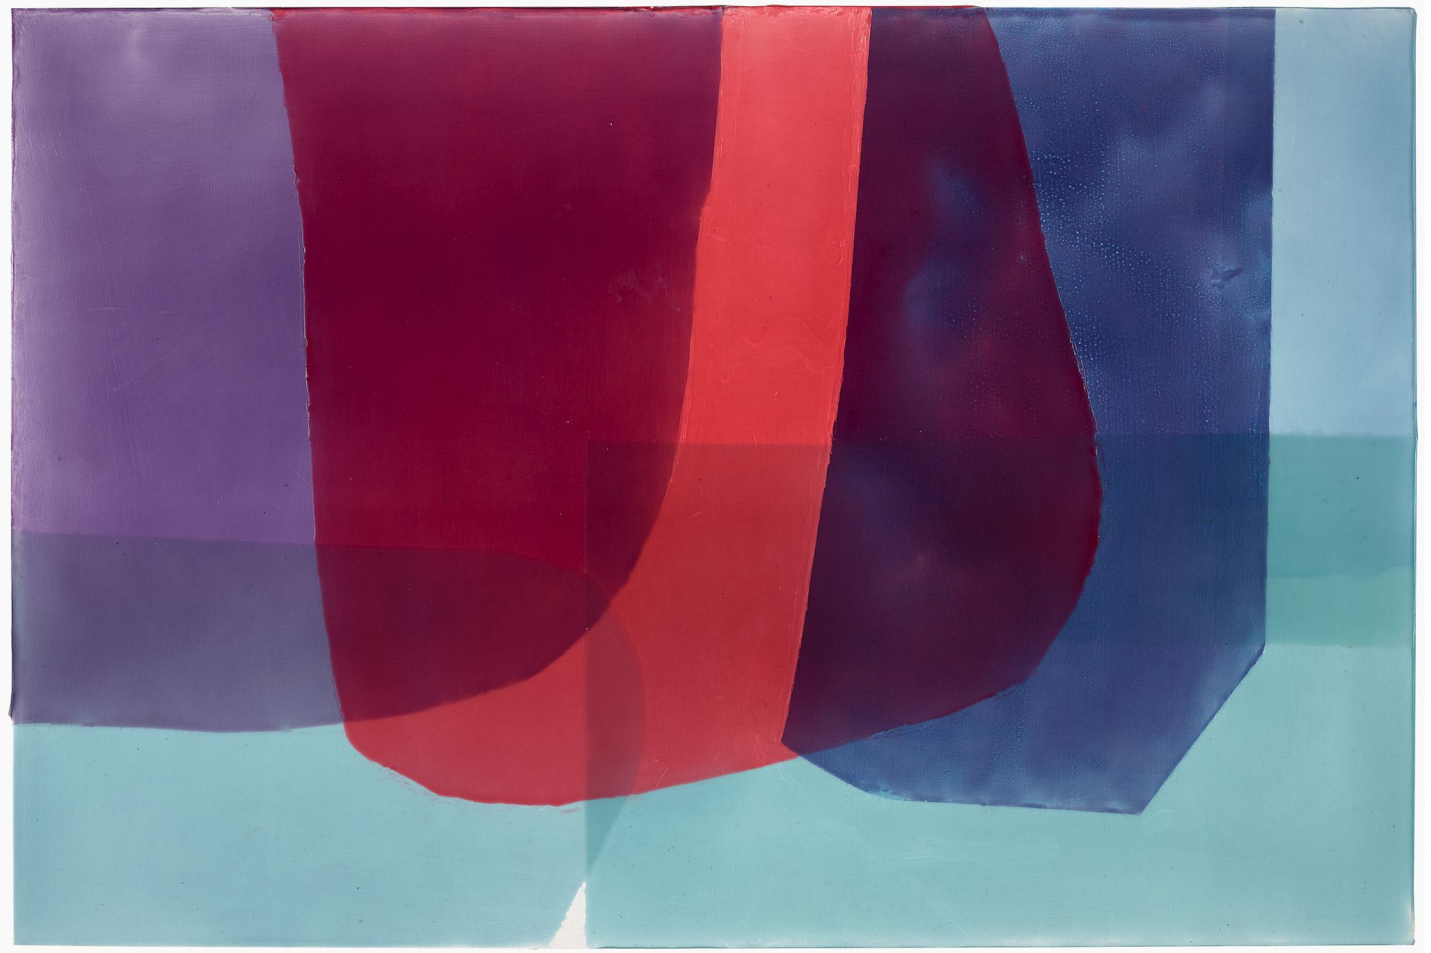

BERRY ■ CAMPBELL

Jill Nathanson, *Holding Summer* | *SOLD*, 2017
Acrylic and polymers with oil on panel, 22 x 33 in. (55.9 x 83.8 cm)
NAT-00080