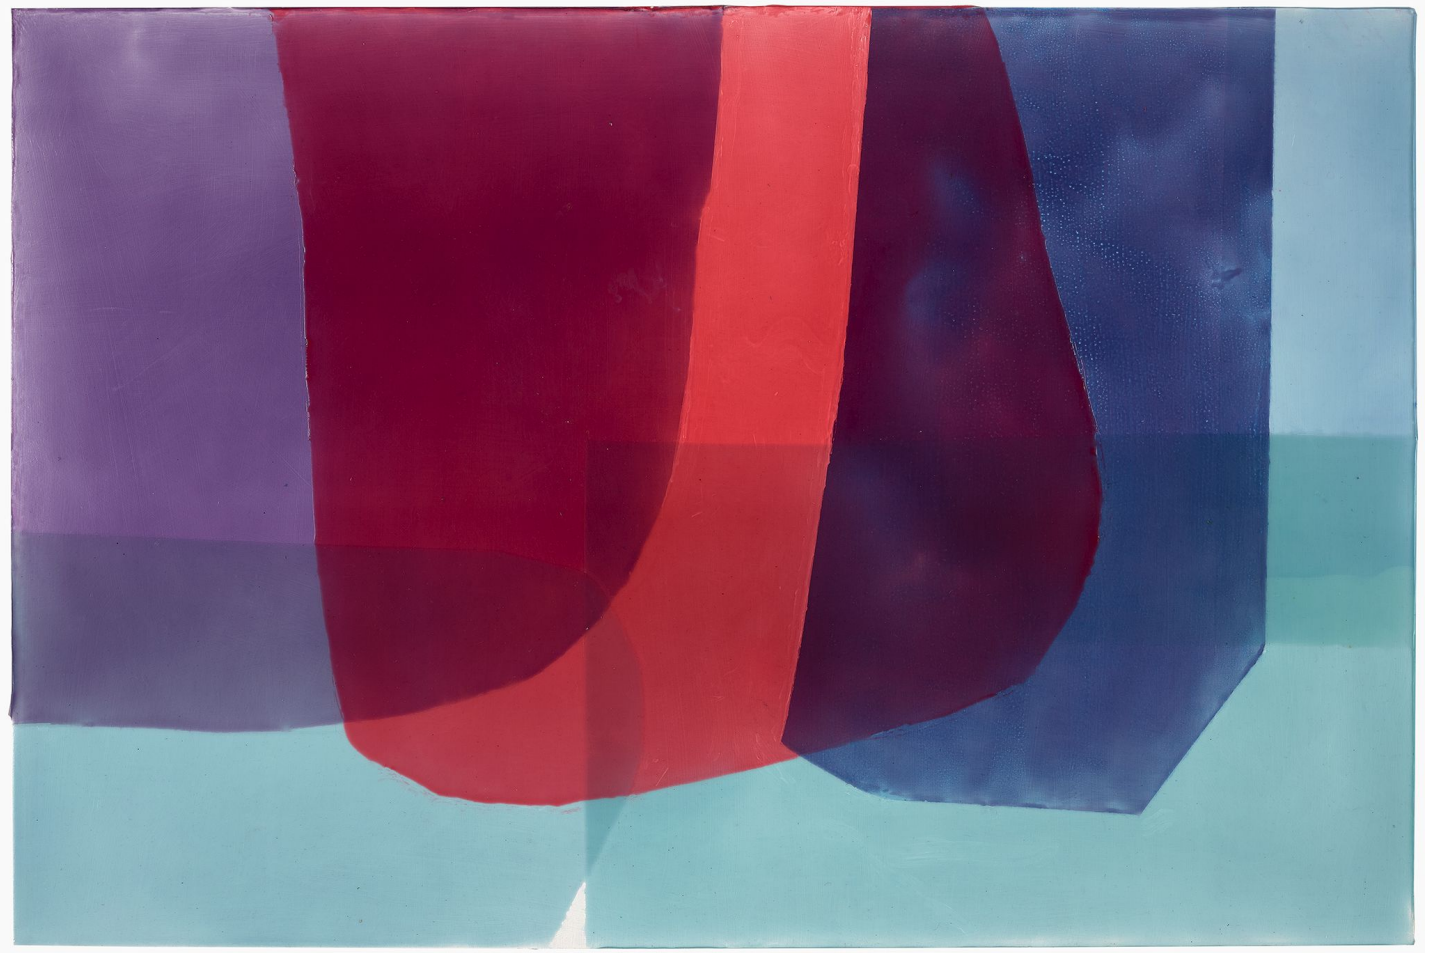

# BERRY CAMPBELL

Jill Nathanson, *Holding Summer* | *SOLD*, 2017  
Acrylic and polymers with oil on panel, 22 x 33 in. (55.9 x 83.8 cm)  
NAT-00080