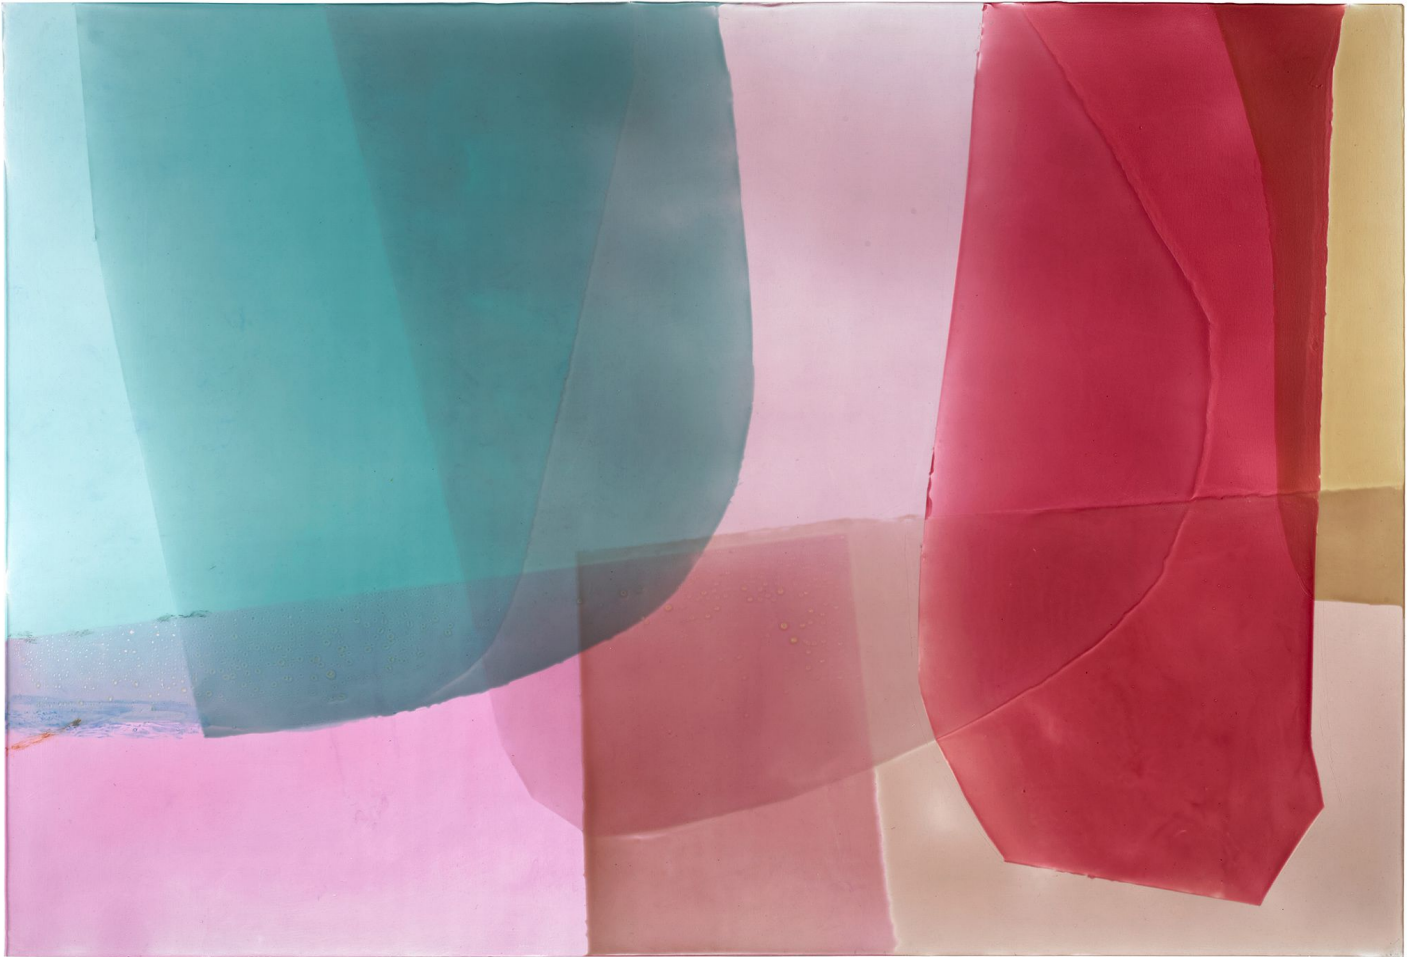

BERRY ■ CAMPBELL

Jill Nathanson, *Time Signature* | SOLD, 2018
Acrylic and polymers with oil on panel, 39 x 59 1/2 in. (99.1 x 151.1 cm)
NAT-00086