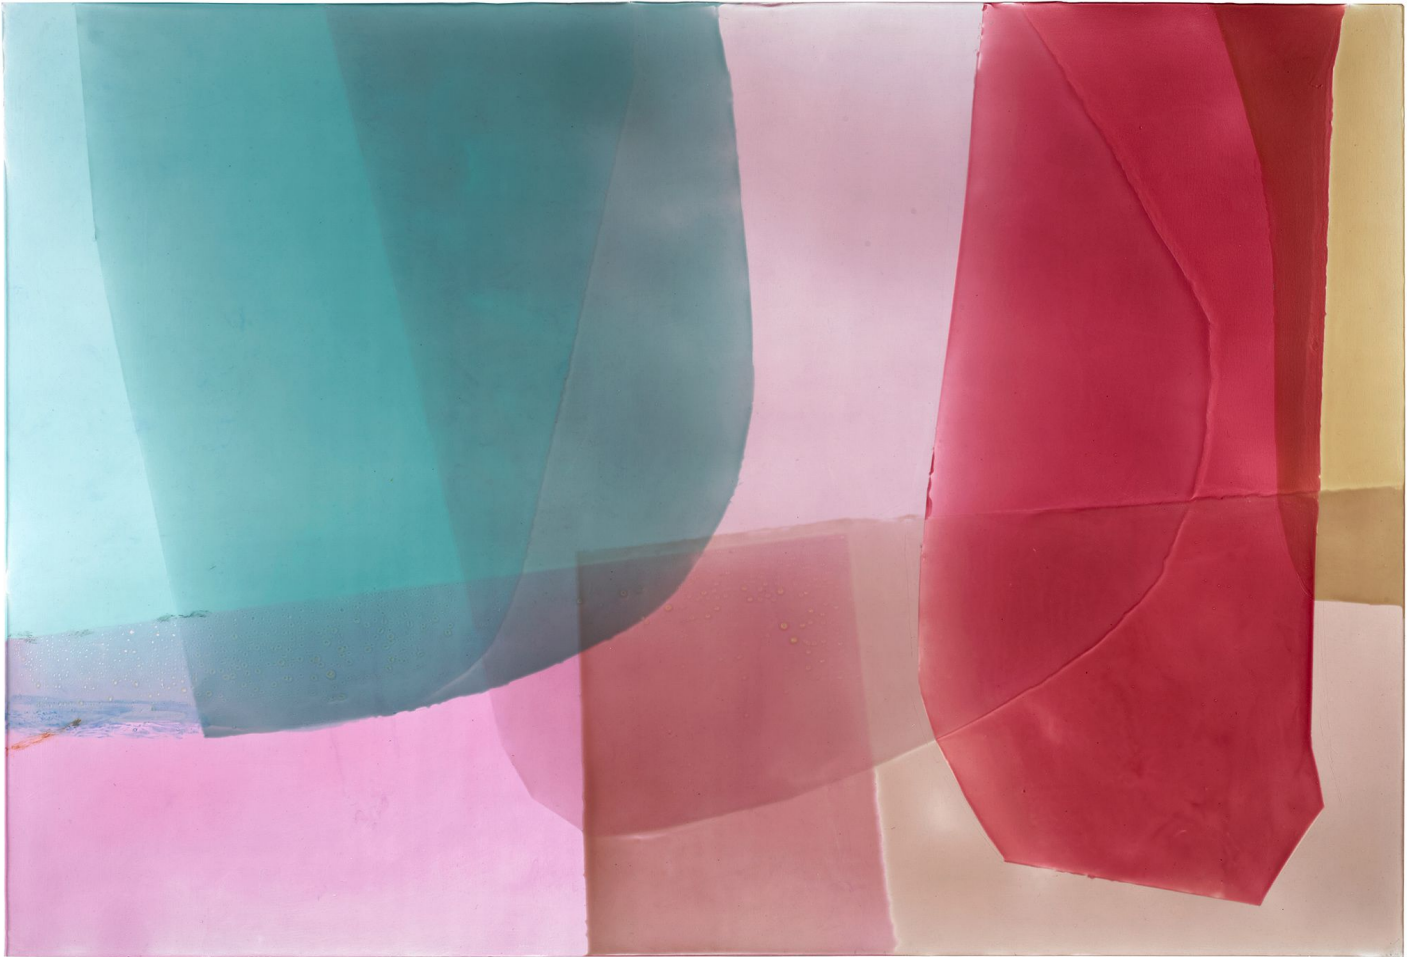

# BERRY ■ CAMPBELL

Jill Nathanson, *Time Signature* | SOLD, 2018  
Acrylic and polymers with oil on panel, 39 x 59 1/2 in. (99.1 x 151.1 cm)  
NAT-00086